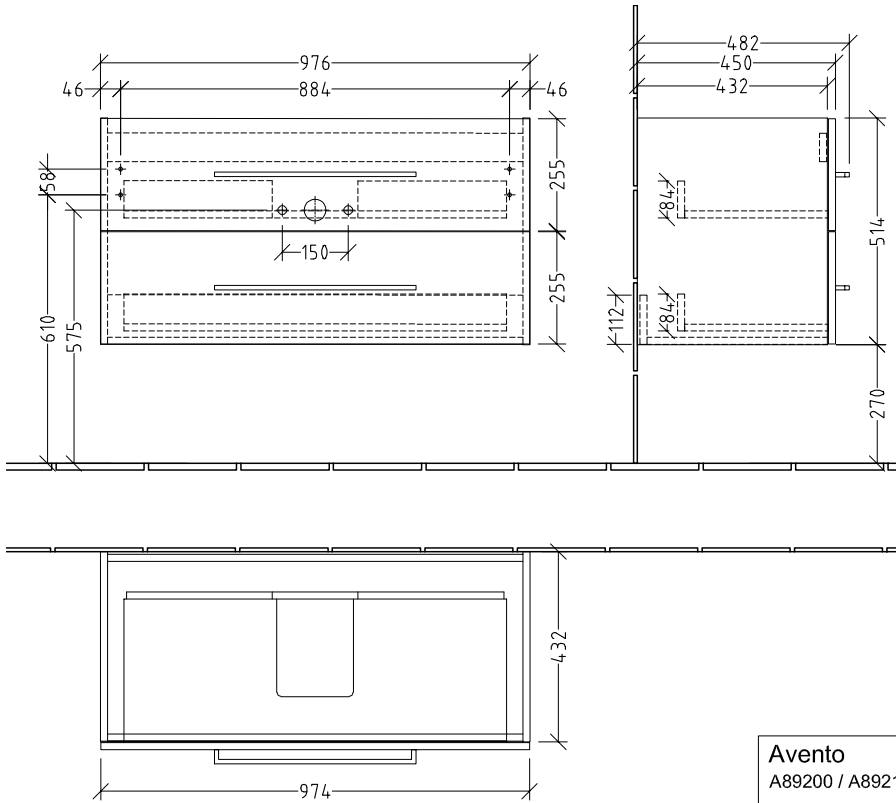

TECHNICAL DRAWINGS

A89200VH

Avento A89200 / A89210	Villeroy & Boch 1748
V02 / 21.11.2023