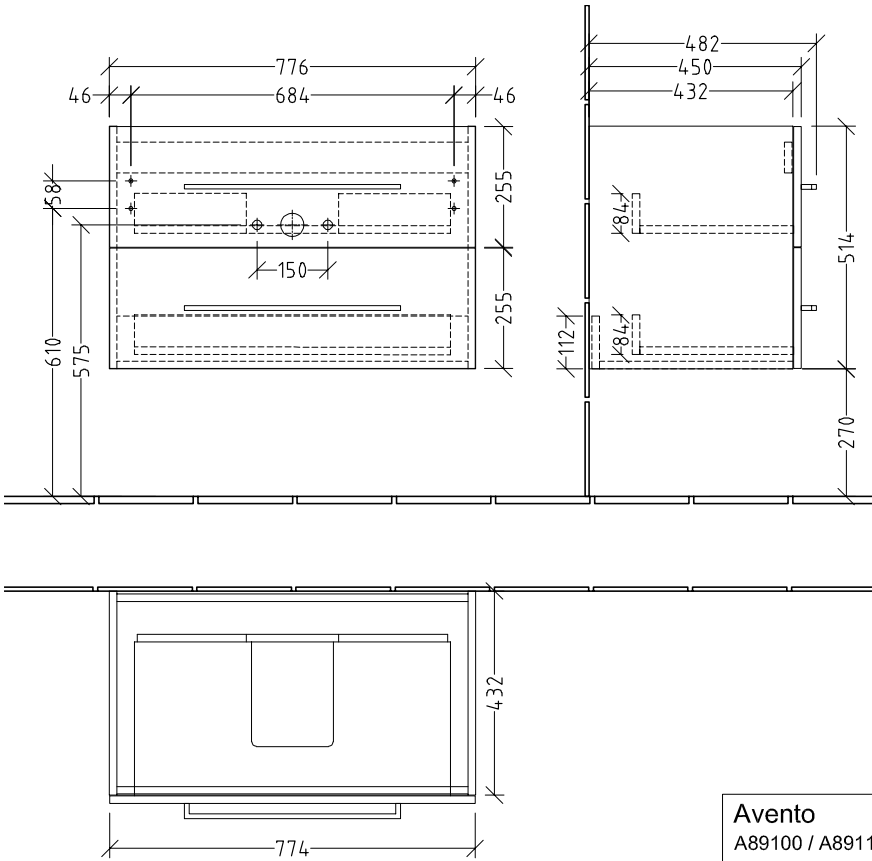

TECHNICAL DRAWINGS

A89100VJ

Avento
A89100 / A89110

V02 / 21.11.2023

Villeroy & Boch
1748