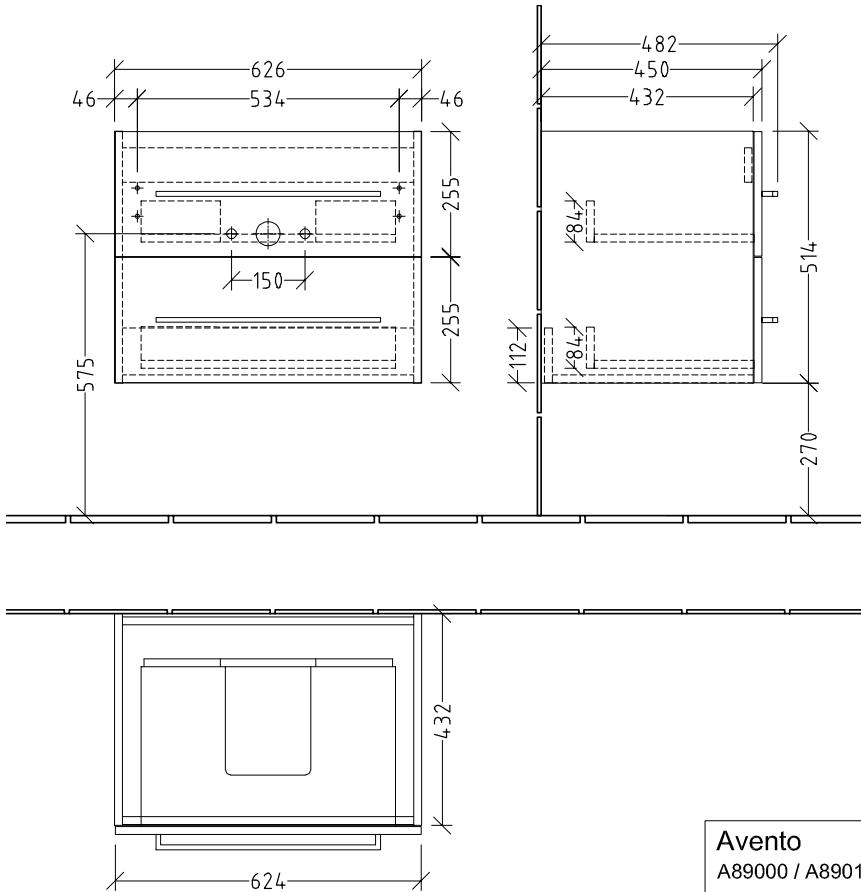

TECHNICAL DRAWINGS

A89000VH

Avento A89000 / A89010	 Villeroy & Boch 1748
V02 / 21.11.2023