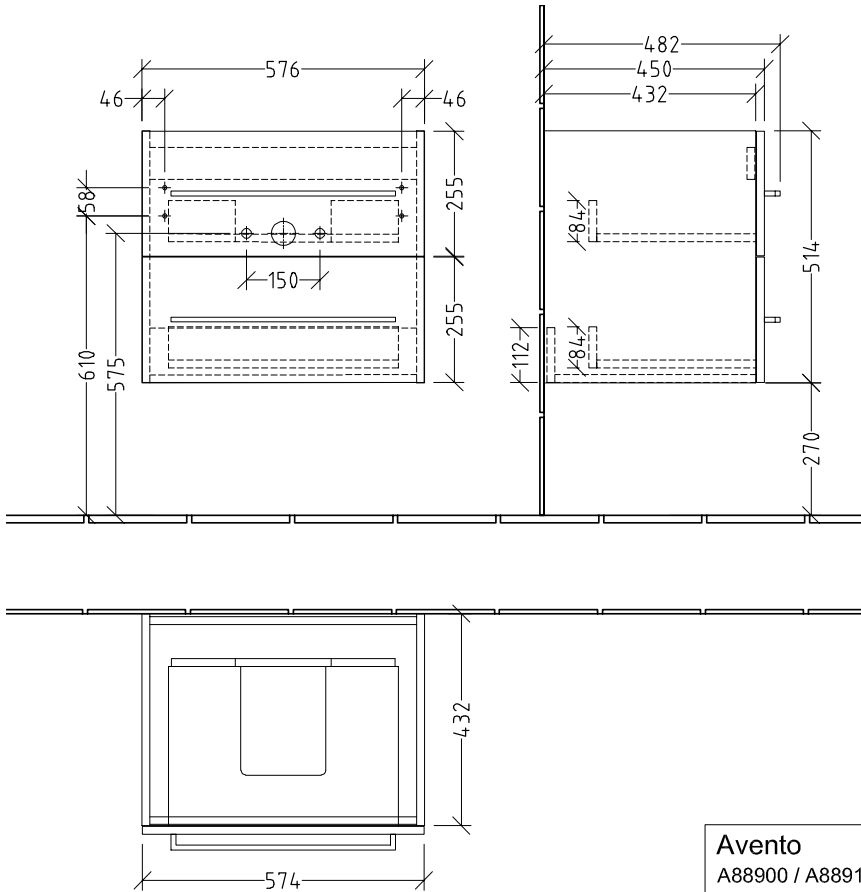

TECHNICAL DRAWINGS

A88900VJ

Avento A88900 / A88910	 Villeroy & Boch 1748
V02 / 21.11.2023