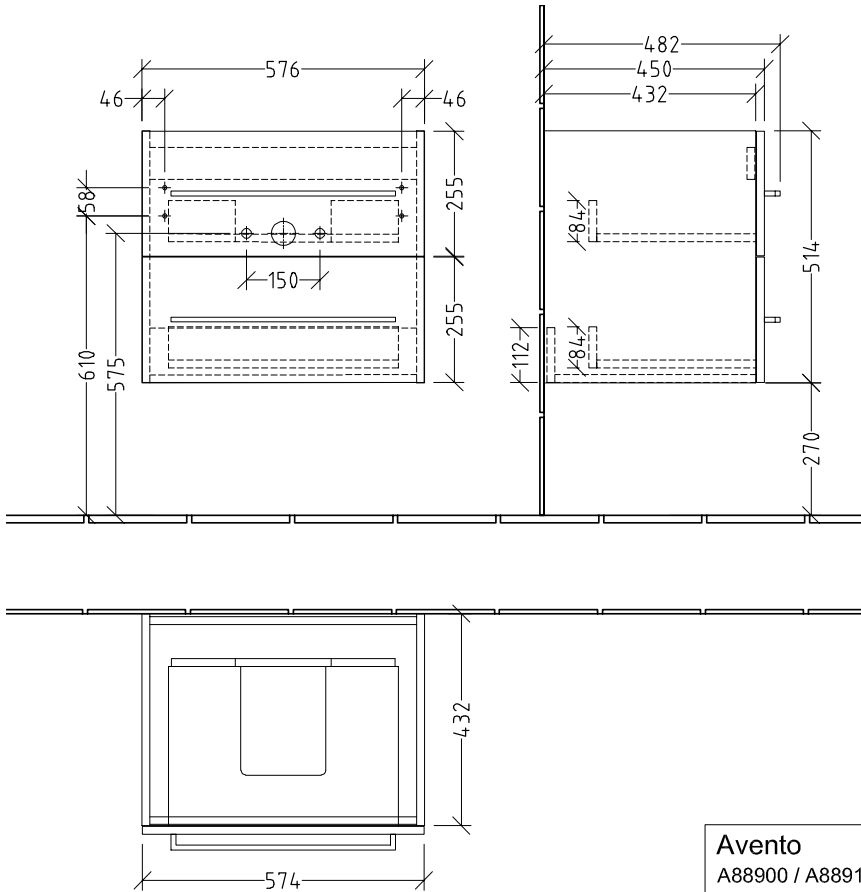

TECHNICAL DRAWINGS

A88900VH

Avento A88900 / A88910	
V02 / 21.11.2023	Villeroy & Boch 1748