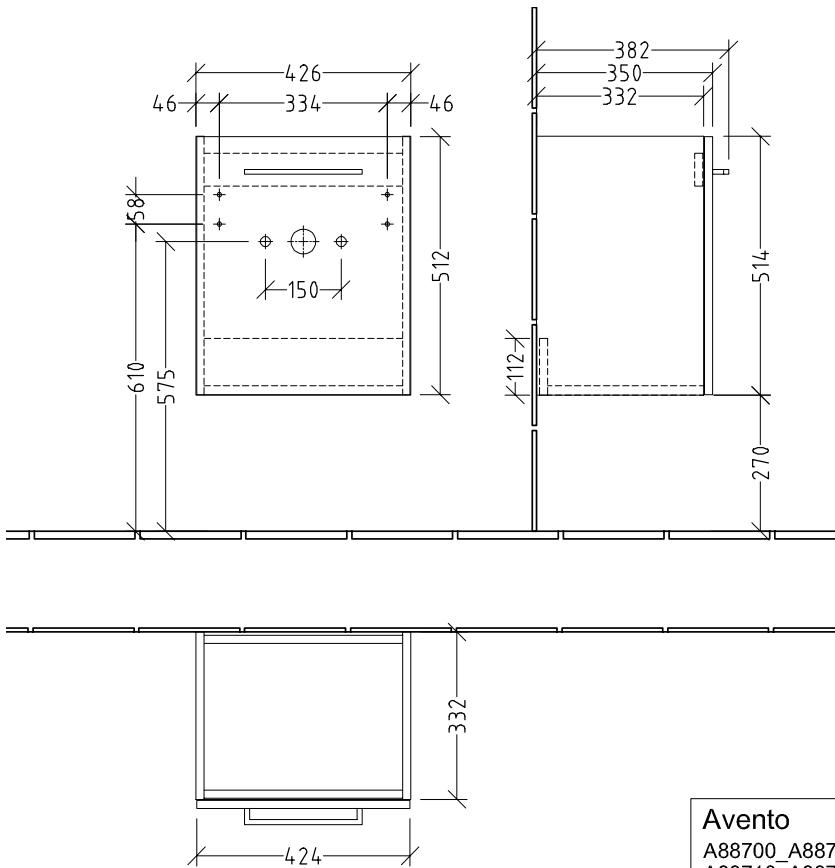

TECHNICAL DRAWINGS

A88701VJ

Avento A88700_A88701 A88710_A88711	 Villeroy & Boch 1748
V02 / 21.11.2023