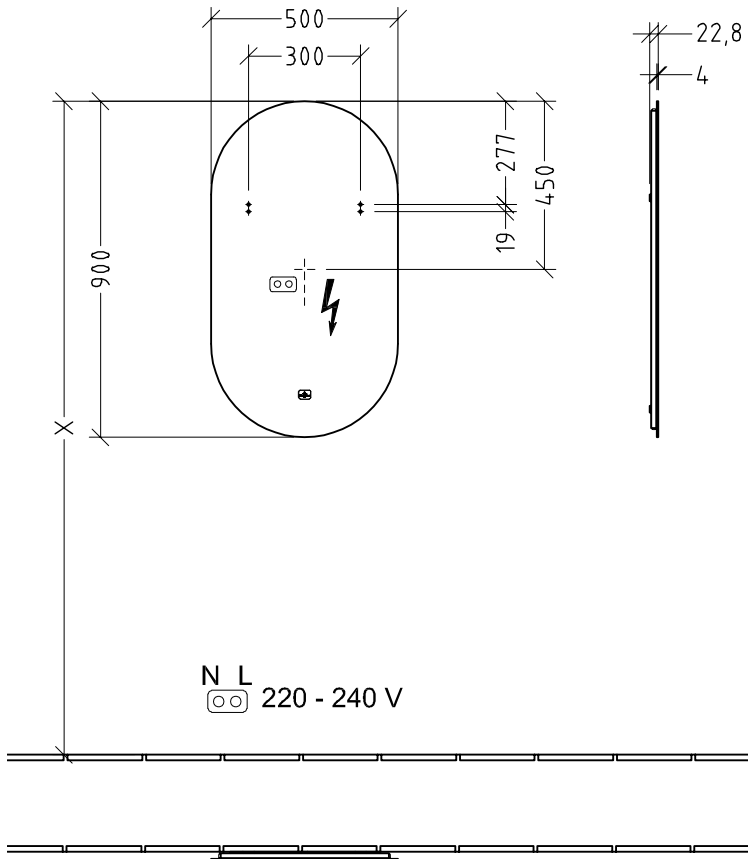

BATHROOM FURNITURE MORE TO SEE LITE

PRODUCT INFORMATION

1. POSITION

Article number	A4835000
Article title	Villeroy & Boch More to See Lite Mirror, with lighting, 500 x 900 x 23 mm
Product designation	Mirror
Collection	More to See Lite
Assembly / Assembly type	wall-mounted
Scope of delivery	1 x mirror , 1 x fastening set
Depth in mm	23
Width in mm	500
Height in mm	900
Weight in kg	7,30
express delivery	Yes
Function	with lighting
Material	Glass
Operating mode	Mains-operated
Energy detection	, This light contains replaceable LED lamps. The lamps in the light can be replaced.
Lighting	1x LED
Power of lamp	1 x LED / 21,7 W
Light colour (designation & colour temperature)	2700 K (warm white) to 6500 K (daylight white)
Lighting control	with sensor dimmer
Degree of protection	IP 44
EAN number	4062373962541
General information	<ul style="list-style-type: none"> • After retrofitting with the ZigBee Home Automation Kit C004 00, lighting can be controlled via your Smart Home environment. The illuminated mirror can be switched on and off via the sensor switch. • The mirror can be connected via the ZigBee Home Automation Standard with all hubs/gateways that use this transmission standard, such as Philips Hue Bridge or suitable Amazon Echo models.

TECHNICAL DRAWINGS

A4835000

More to See Lite A4835000	 Villeroy & Boch 1748
V01 / 15.01.2025	