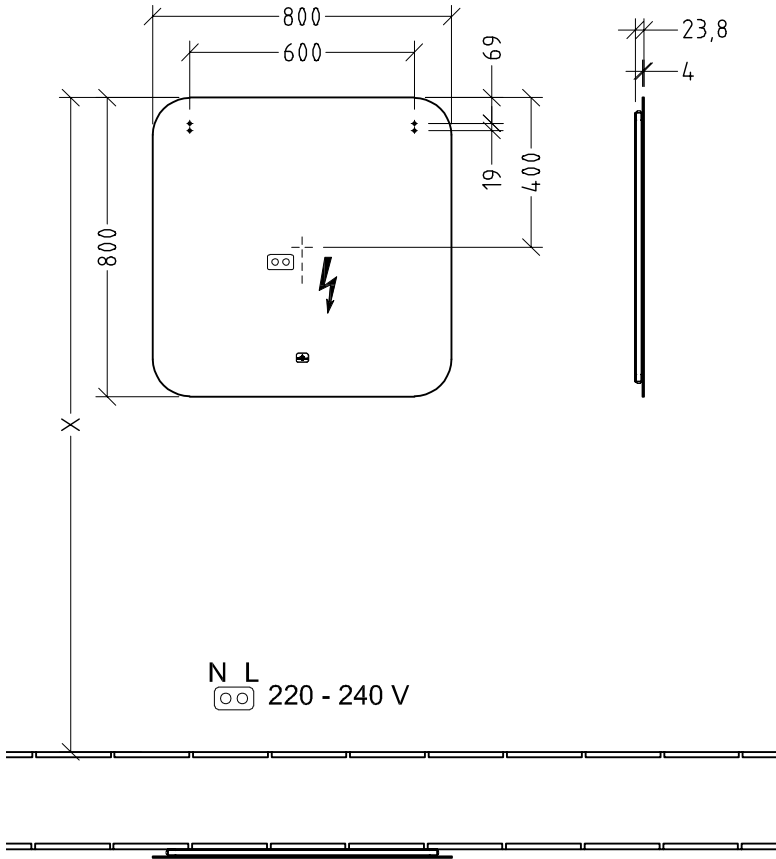

BATHROOM FURNITURE MORE TO SEE LITE

PRODUCT INFORMATION

1 . POSITION

Article number	A4798000
Article title	Villeroy & Boch More to See Lite Mirror, with lighting, 800 x 800 x 24 mm
Product designation	Mirror
Collection	More to See Lite
Assembly / Assembly type	wall-mounted
Scope of delivery	1 x mirror , 1 x fastening set
Depth in mm	24
Width in mm	800
Height in mm	800
Weight in kg	8,10
express delivery	Yes
Function	with lighting
Material	Glass
Operating mode	Mains-operated
Energy detection	, This light contains replaceable LED lamps. The lamps in the light can be replaced.
Lighting	1x LED
Power of lamp	1 x LED / 28,40 W
Light colour (designation & colour temperature)	2700 K (warm white) to 6500 K (daylight white)
Lighting control	with sensor dimmer
Degree of protection	IP 44
EAN number	4062373962527
General information	<ul style="list-style-type: none"> • After retrofitting with the ZigBee Home Automation Kit C004 00, lighting can be controlled via your Smart Home environment. The illuminated mirror can be switched on and off via the sensor switch. • The mirror can be connected via the ZigBee Home Automation Standard with all hubs/gateways that use this transmission standard, such as Philips Hue Bridge or suitable Amazon Echo models.

TECHNICAL DRAWINGS

A4798000

More to See Lite A4798000	 Villeroy & Boch 1748
V01 / 15.01.2025	