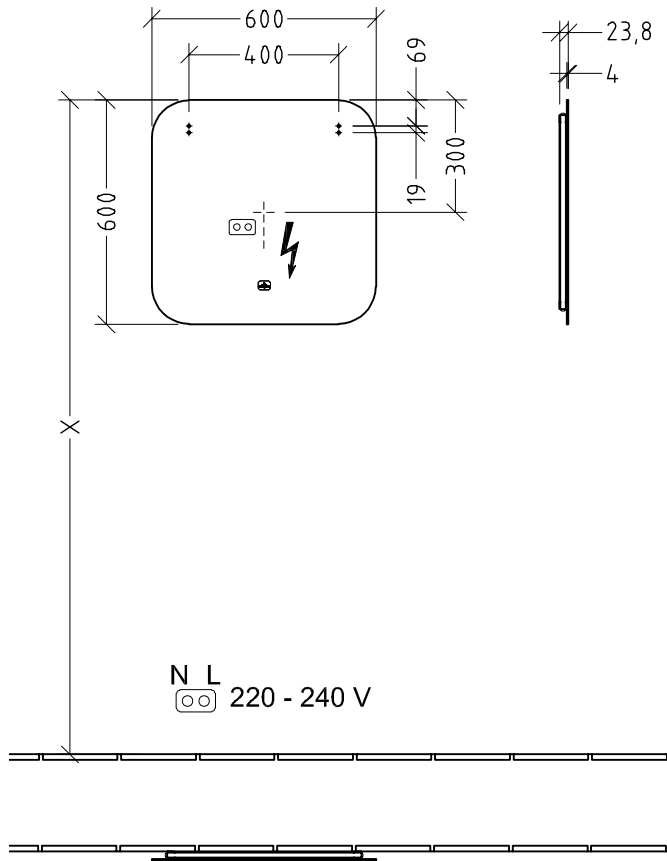

TECHNICAL DRAWINGS

A4796000

More to See Lite A4796000	 Villeroy & Boch 1748
V01 / 15.01.2025