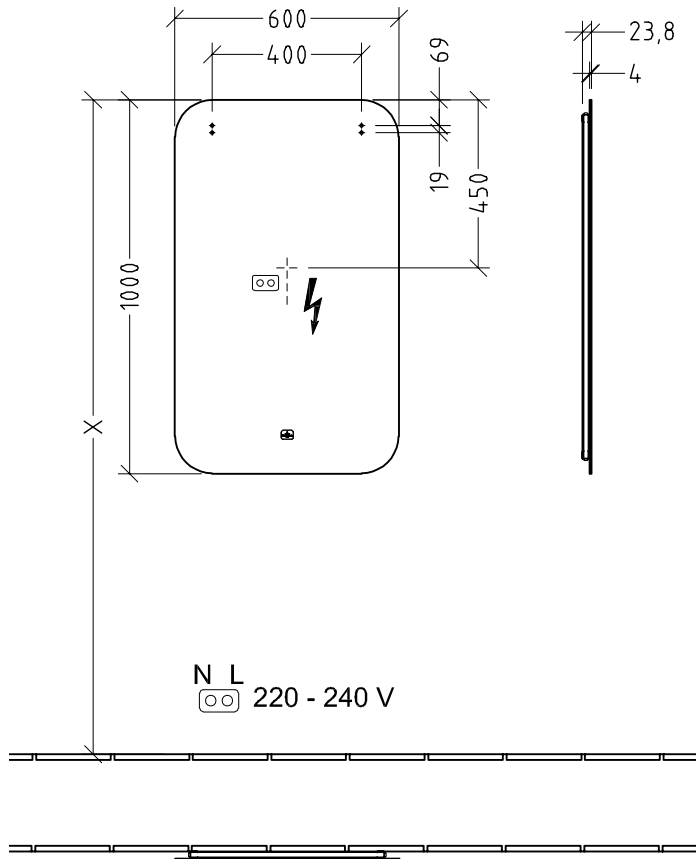

TECHNICAL DRAWINGS

A4791000

More to See Lite A4791000	 Villeroy & Boch 1748
V01 / 15.01.2025