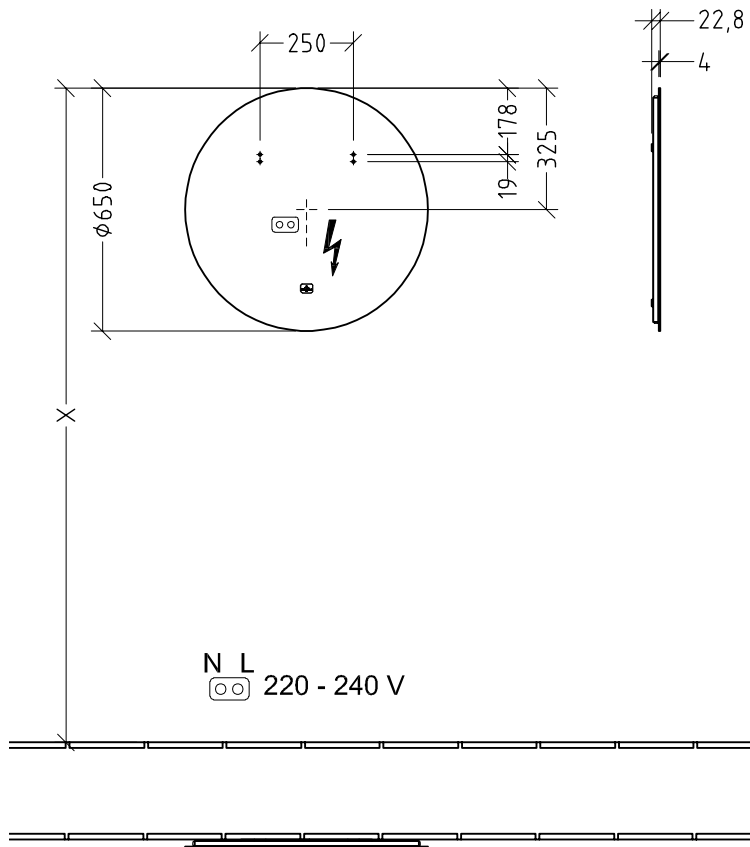

BATHROOM FURNITURE MORE TO SEE LITE

PRODUCT INFORMATION

1. POSITION

Article number	A4786500
Article title	Villeroy & Boch More to See Lite Mirror, with lighting, 650 x 650 x 31 mm
Product designation	Mirror
Collection	More to See Lite
Assembly / Assembly type	wall-mounted
Scope of delivery	1 x mirror , 1 x fastening set
Depth in mm	31
Width in mm	650
Height in mm	650
Weight in kg	7,80
express delivery	Yes
Function	with lighting
Material	Glass
Operating mode	Mains-operated
Energy detection	, This light contains built-in LEDs. The LEDs in the light cannot be replaced.
Lighting	1x LED
Power of lamp	1 x LED / 18,44 W
Light colour (designation & colour temperature)	2700 K (warm white) to 6500 K (daylight white)
Lighting control	with sensor dimmer
Degree of protection	IP 44
EAN number	4062373962503
General information	<ul style="list-style-type: none"> • After retrofitting with the ZigBee Home Automation Kit C004 00, lighting can be controlled via your Smart Home environment. The illuminated mirror can be switched on and off via the sensor switch. • The mirror can be connected via the ZigBee Home Automation Standard with all hubs/gateways that use this transmission standard, such as Philips Hue Bridge or suitable Amazon Echo models.

TECHNICAL DRAWINGS

A4786500

More to See Lite A4786500	 Villeroy & Boch 1748
V01 / 15.01.2025	