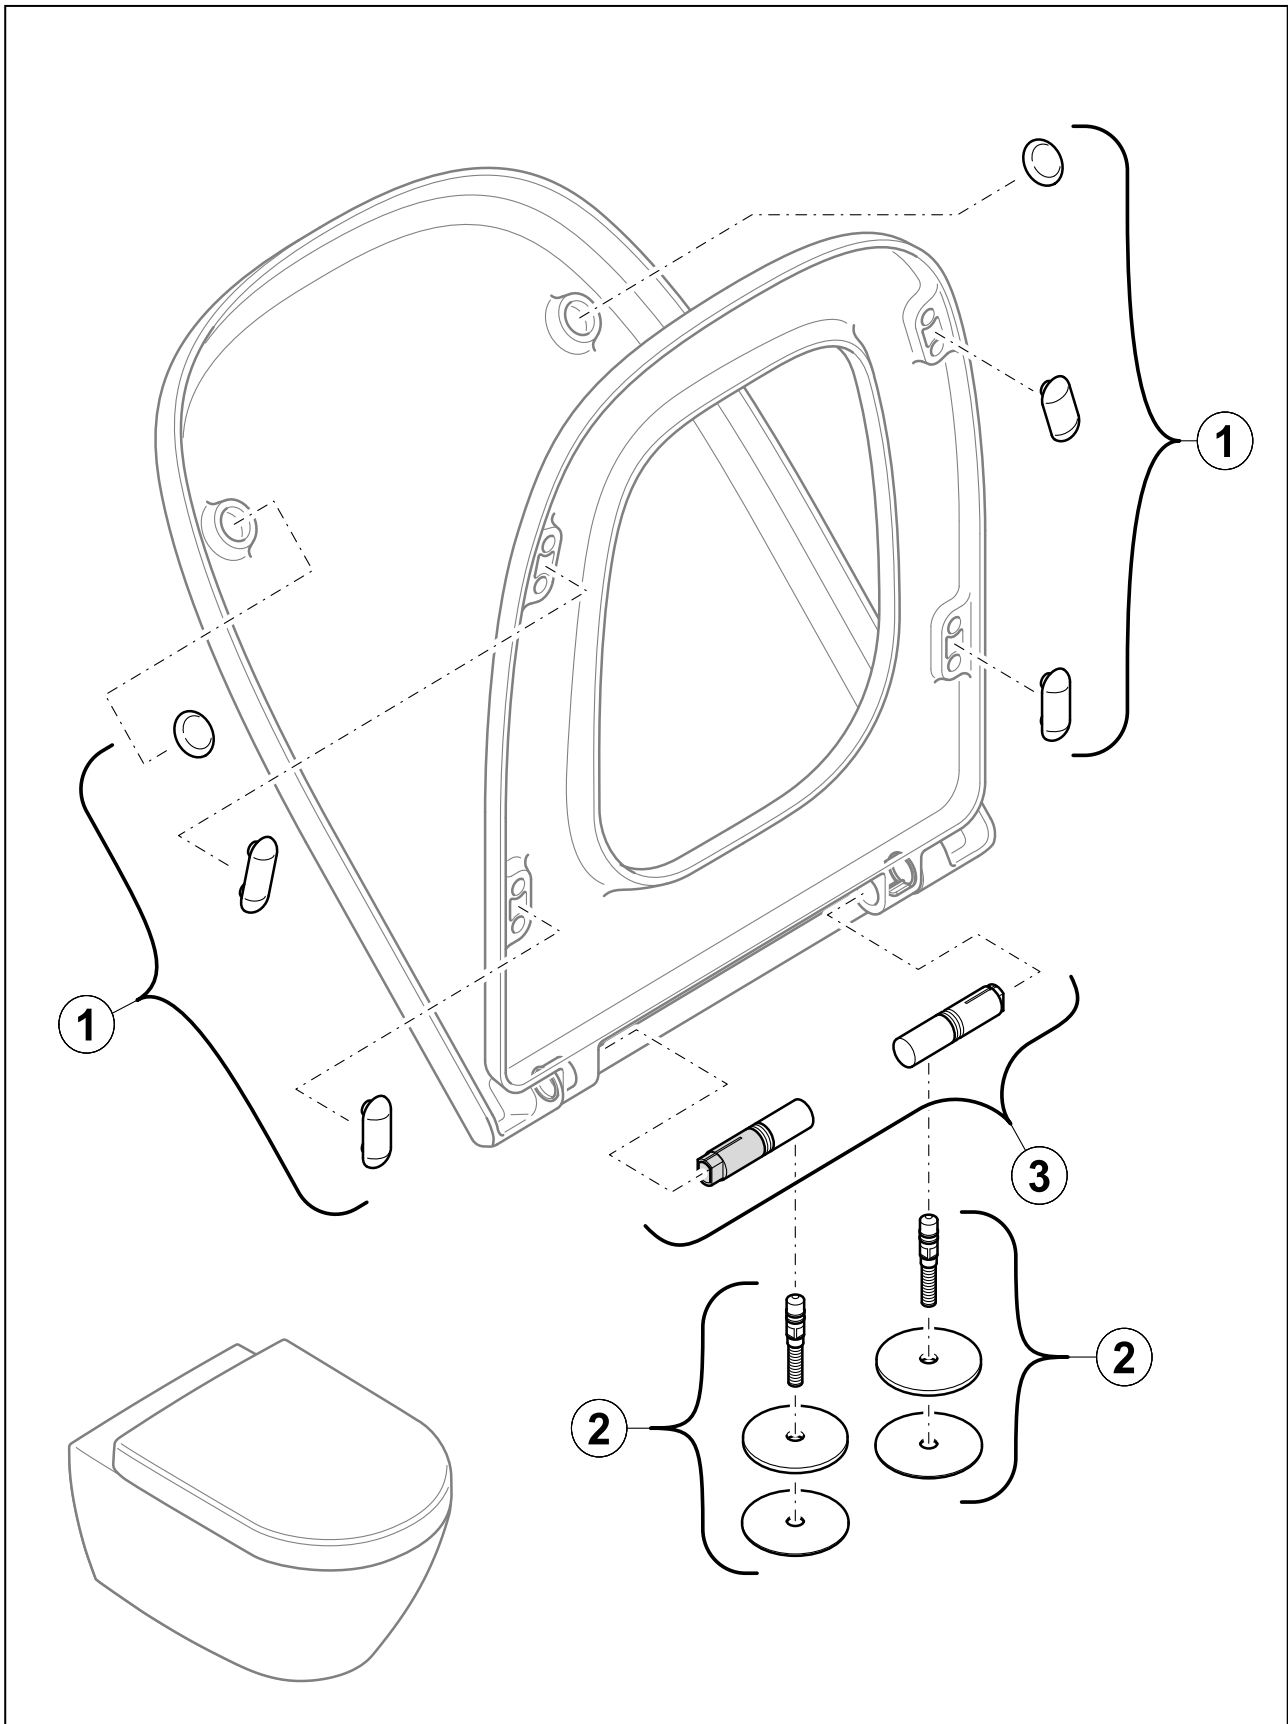

TOILET FINION

PRODUCT INFORMATION

1. POSITION

Article number	9M88S1R1
Article title	Villeroy & Boch Finion Toilet seat and cover, with automatic lowering mechanism (SoftClosing), with removable seat (QuickRelease), White Alpin
Product designation	Toilet seat and cover
Collection	Finion
Scope of delivery	1 x toilet seat and cover
Length in mm	455
Width in mm	377
Height in mm	41
Weight in kg	2,64
Rimless	No
Innovative flushing technology (with TwistFlush)	No
Function	<ul style="list-style-type: none"> • with automatic lowering mechanism (SoftClosing) • with removable seat (QuickRelease)
Material	Duroplast
Surface	glossy
Colour name	White Alpin
EAN number	4051202483142

COLOUR

COLOUR DESIGNATION

White Alpin

EXPLOSION DRAWINGS

BILL OF MATERIALS

No.	Article No.	Description	Quantity
1	92218600	Buffer set	1
2	92218961	Hinge set	1
3	92219100	SoftClosing set	1