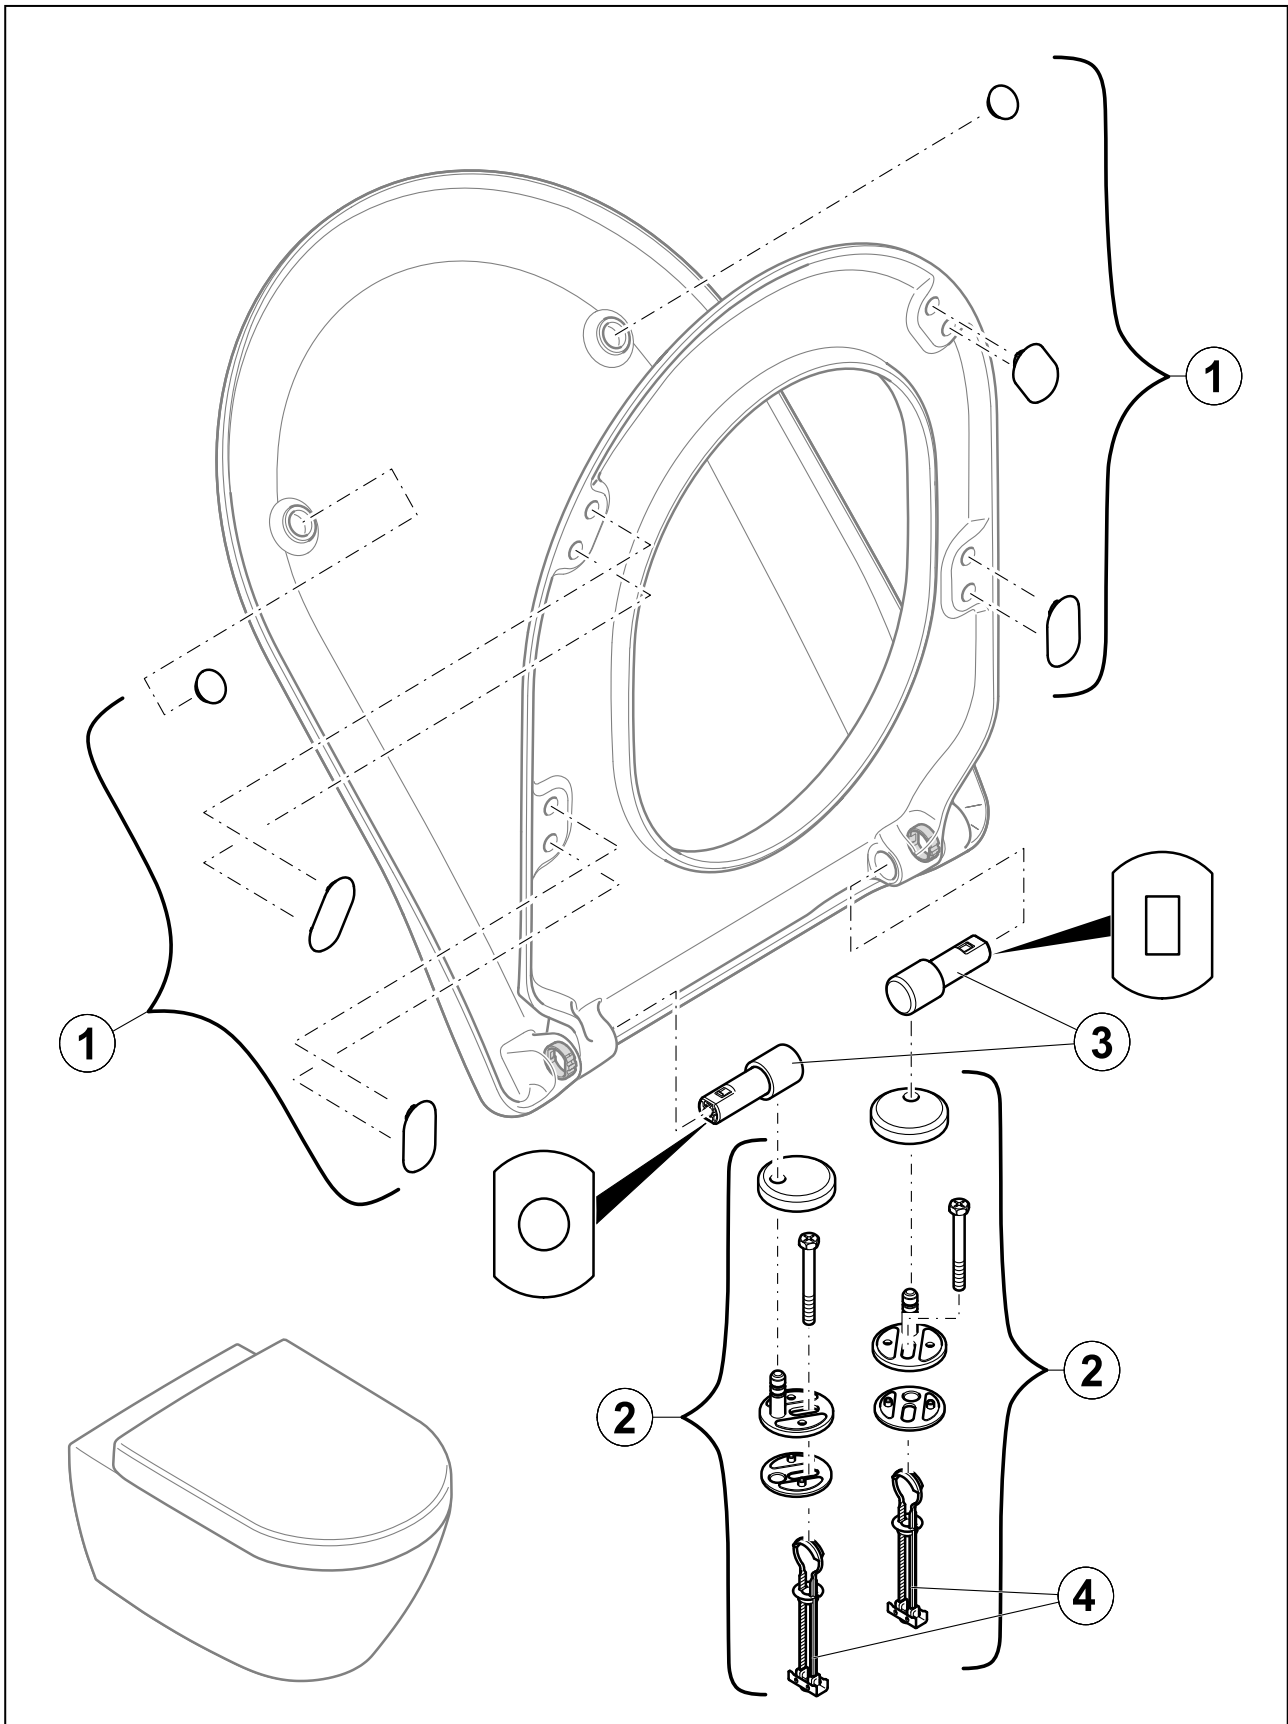

TOILET AVENTO

PRODUCT INFORMATION

1. POSITION

Article number	9M87S101
Article title	Villeroy & Boch Avento Toilet seat and cover SlimSeat, with automatic lowering mechanism (SoftClosing), with removable seat (QuickRelease), White Alpin
Product designation	Toilet seat and cover SlimSeat
Collection	Avento
Scope of delivery	1 x toilet seat and cover
Length in mm	439
Width in mm	374
Height in mm	48
Weight in kg	2,91
Rimless	No
Innovative flushing technology (with TwistFlush)	No
Function	<ul style="list-style-type: none"> • with automatic lowering mechanism (SoftClosing) • with removable seat (QuickRelease)
Material	Duroplast
Surface	glossy
Colour name	White Alpin
EAN number	4051202461850

COLOUR

COLOUR DESIGNATION

White Alpin

EXPLOSION DRAWINGS

BILL OF MATERIALS

No.	Article No.	Description	Quantity
1	92248600	Buffer set	1
2	92247361	Hinge set	1
3	92247700	SoftClosing set	1
3	92189600	Hinge fastening	1