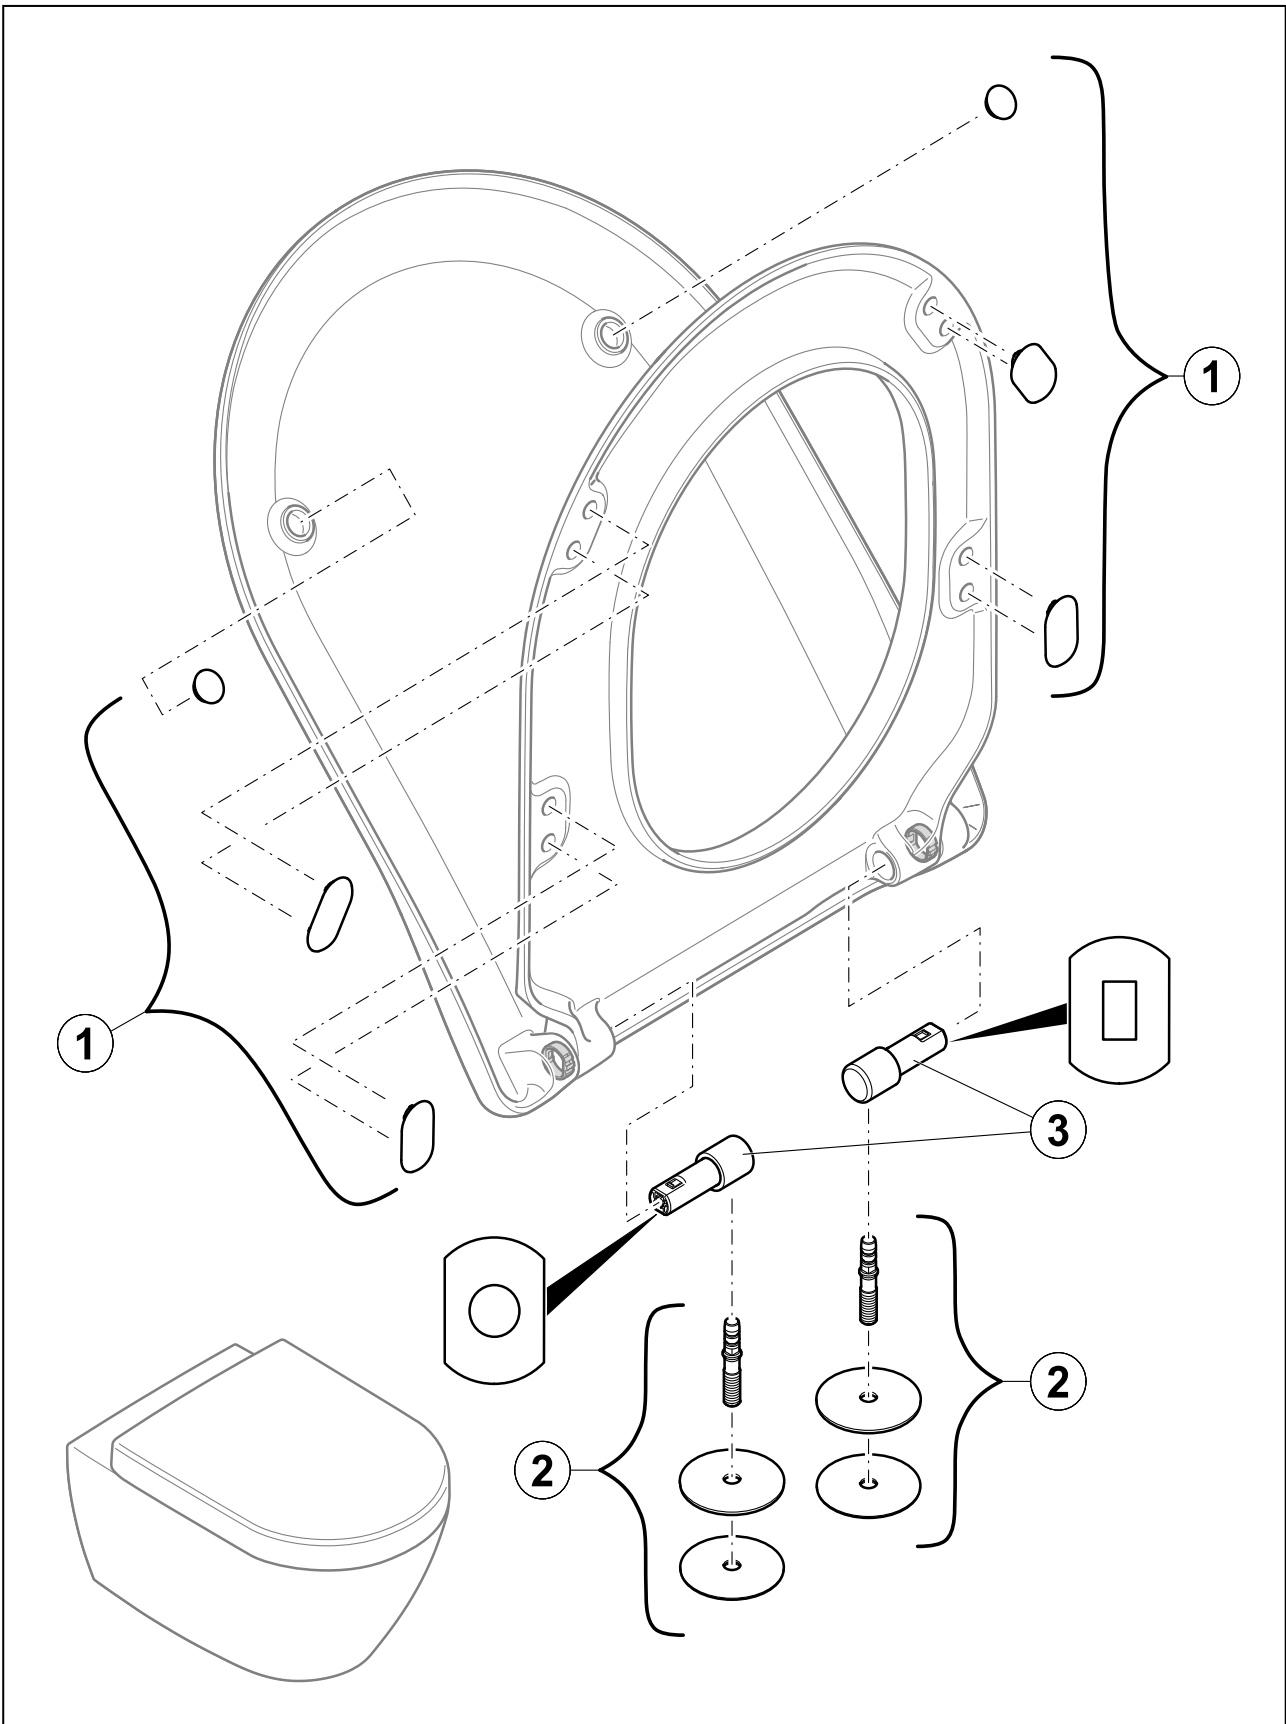

TOILET VENTICELLO

PRODUCT INFORMATION

1. POSITION

Article number	9M80S101
Article title	Villeroy & Boch Venticello Toilet seat and cover SlimSeat LINE (Sandwich), with automatic lowering mechanism (SoftClosing), with removable seat (QuickRelease), White Alpin
Product designation	Toilet seat and cover SlimSeat LINE (Sandwich)
Collection	Venticello
Scope of delivery	1 x toilet seat and cover
Length in mm	454
Width in mm	379
Height in mm	46
Weight in kg	2,69
Rimless	No
Innovative flushing technology (with TwistFlush)	No
Function	<ul style="list-style-type: none"> • with automatic lowering mechanism (SoftClosing) • with removable seat (QuickRelease)
Material	Duroplast
Surface	glossy
Colour name	White Alpin
EAN number	4051202317522

COLOUR

COLOUR DESIGNATION

White Alpin

EXPLOSION DRAWINGS

BILL OF MATERIALS

No.	Article No.	Description	Quantity
1	92198600	Buffer set	1
2	92247461	Hinge set	1
3	92243500	SoftClosing set	1