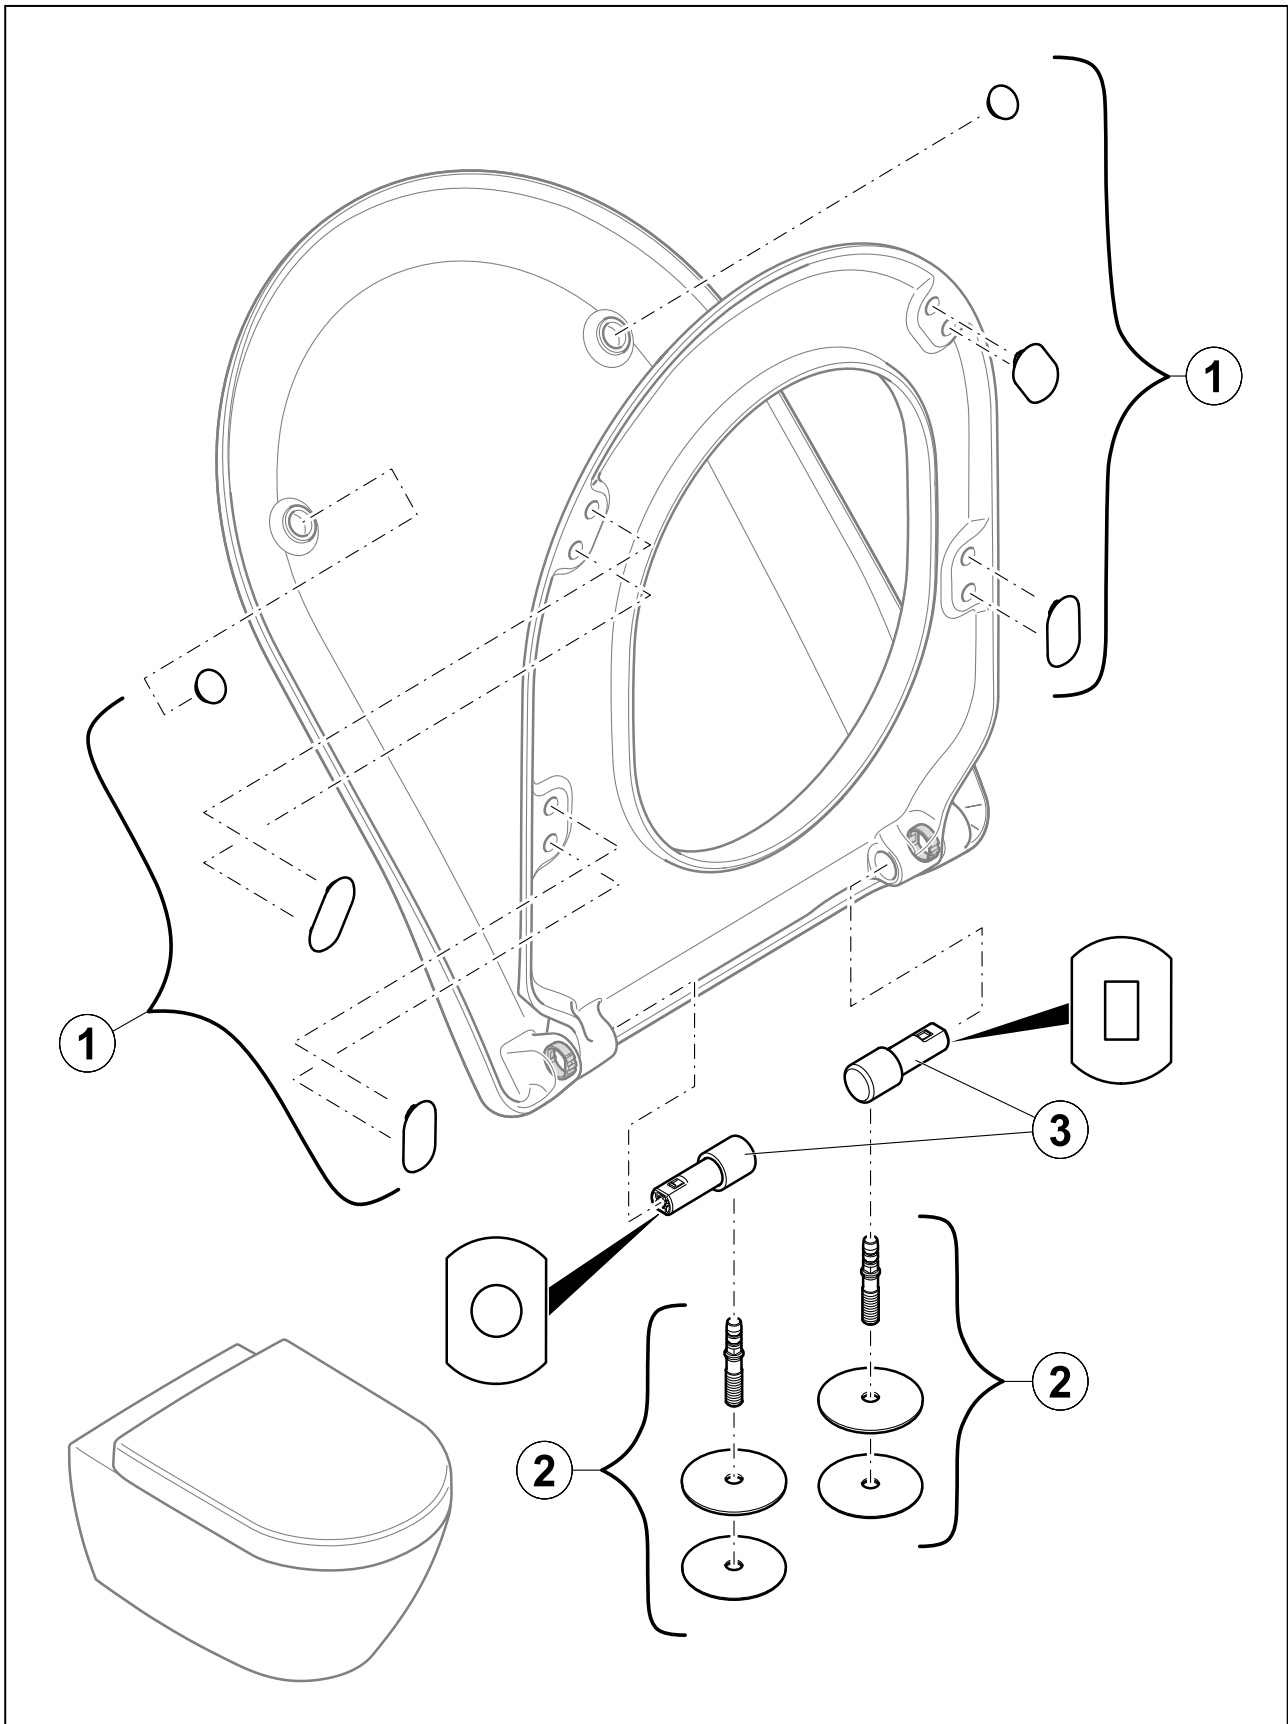

TOILET SUBWAY 2.0

PRODUCT INFORMATION

1. POSITION

Article number	9M78S1R3
Article title	Villeroy & Boch Subway 2.0 Toilet seat and cover SlimSeat, with automatic lowering mechanism (SoftClosing), with removable seat (QuickRelease), Pergamon
Product designation	Toilet seat and cover SlimSeat
Collection	Subway 2.0
Scope of delivery	1 x toilet seat and cover
Length in mm	439
Width in mm	374
Height in mm	43
Weight in kg	2,82
Rimless	No
Innovative flushing technology (with TwistFlush)	No
Function	<ul style="list-style-type: none"> • with automatic lowering mechanism (SoftClosing) • with removable seat (QuickRelease)
Material	Duroplast
Surface	glossy
Colour name	Pergamon
EAN number	4051202264130

COLOUR

COLOUR DESIGNATION

Pergamon

EXPLOSION DRAWINGS

BILL OF MATERIALS

No.	Article No.	Description	Quantity
1	92248600	Buffer set	1
2	92247461	Hinge set	1
3	92247700	SoftClosing set	1