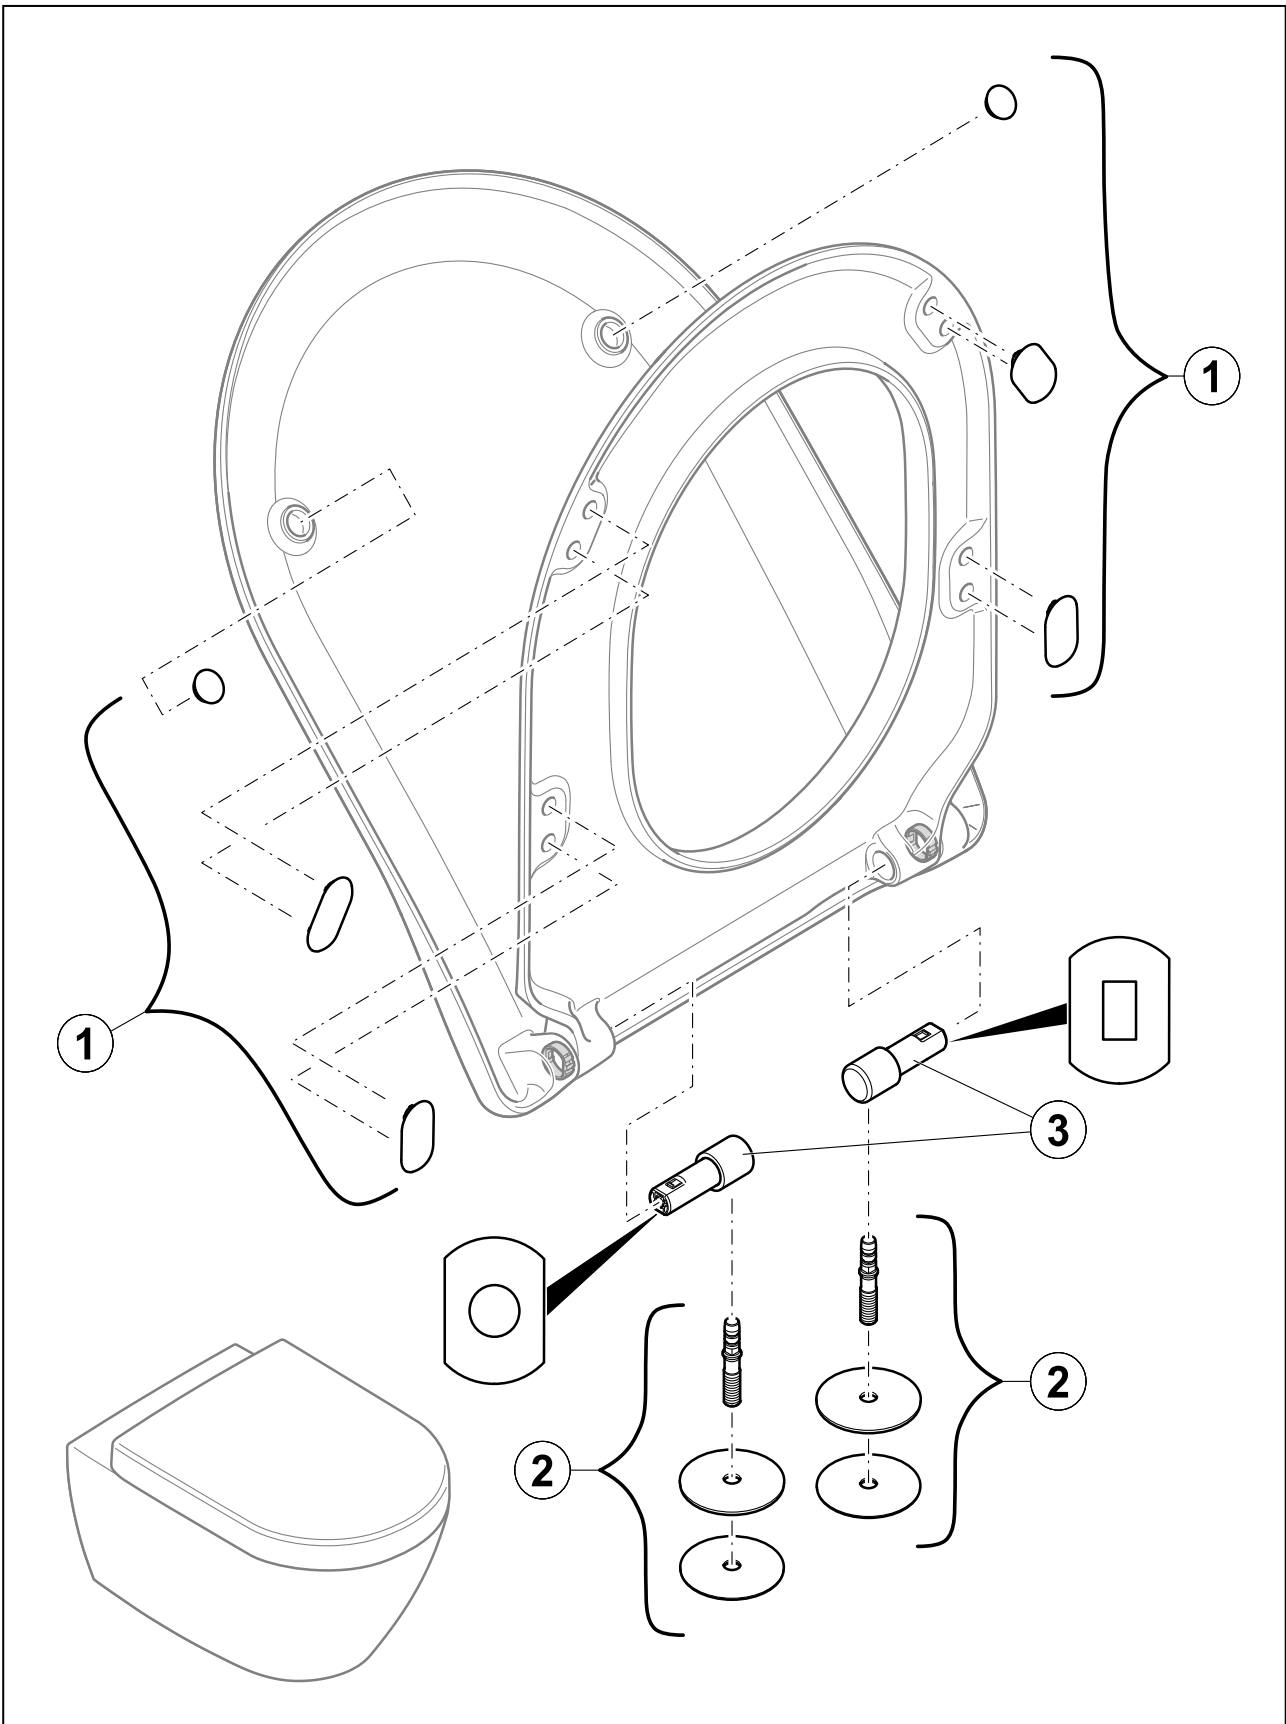

TOILET SUBWAY 2.0

PRODUCT INFORMATION

1. POSITION

Article number	9M78S101
Article title	Villeroy & Boch Subway 2.0 Toilet seat and cover SlimSeat, with automatic lowering mechanism (SoftClosing), with removable seat (QuickRelease), White Alpin
Product designation	Toilet seat and cover SlimSeat
Collection	Subway 2.0
Scope of delivery	1 x toilet seat and cover
Length in mm	439
Width in mm	374
Height in mm	43
Weight in kg	2,82
Rimless	No
Innovative flushing technology (with TwistFlush)	No
Function	<ul style="list-style-type: none"> • with automatic lowering mechanism (SoftClosing) • with removable seat (QuickRelease)
Material	Duroplast
Surface	glossy
Colour name	White Alpin
EAN number	4051202264116

COLOUR

COLOUR DESIGNATION

White Alpin

EXPLOSION DRAWINGS

BILL OF MATERIALS

No.	Article No.	Description	Quantity
1	92248600	Buffer set	1
2	92247461	Hinge set	1
3	92247700	SoftClosing set	1