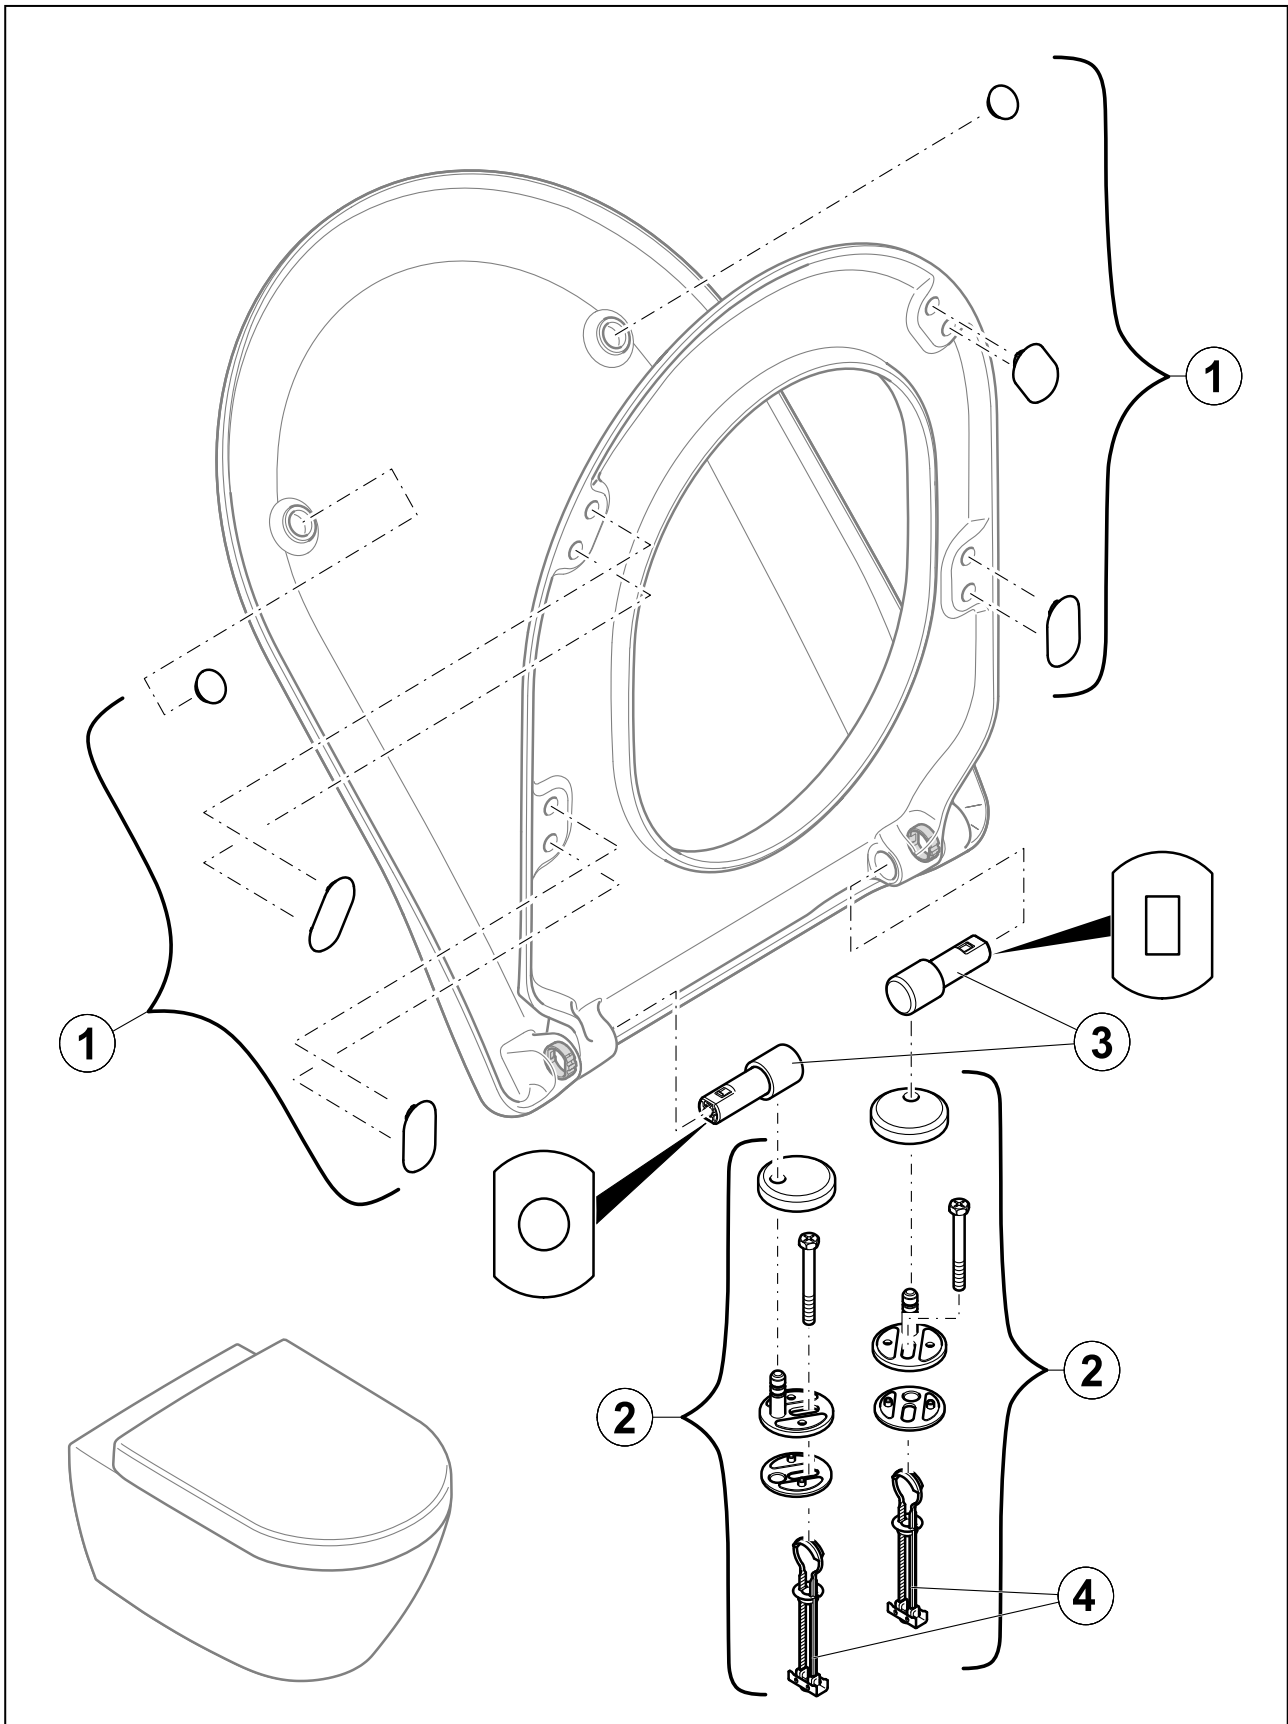

TOILET ARCHITECTURA

PRODUCT INFORMATION

1. POSITION

Article number	9M70S101
Article title	Villeroy & Boch Architectura Toilet seat and cover SlimSeat, with automatic lowering mechanism (SoftClosing), with removable seat (QuickRelease), White Alpin
Product designation	Toilet seat and cover SlimSeat
Collection	Architectura
Scope of delivery	1 x toilet seat and cover
Length in mm	439
Width in mm	374
Height in mm	48
Weight in kg	2,97
Rimless	No
Innovative flushing technology (with TwistFlush)	No
Function	<ul style="list-style-type: none"> • with automatic lowering mechanism (SoftClosing) • with removable seat (QuickRelease)
Material	Duroplast
Surface	glossy
Colour name	White Alpin
EAN number	4051202306328

COLOUR

COLOUR DESIGNATION

White Alpin

EXPLOSION DRAWINGS

BILL OF MATERIALS

No.	Article No.	Description	Quantity
1	92248600	Buffer set	1
2	92247361	Hinge set	1
3	92247700	SoftClosing set	1
3	92189600	Hinge fastening	1