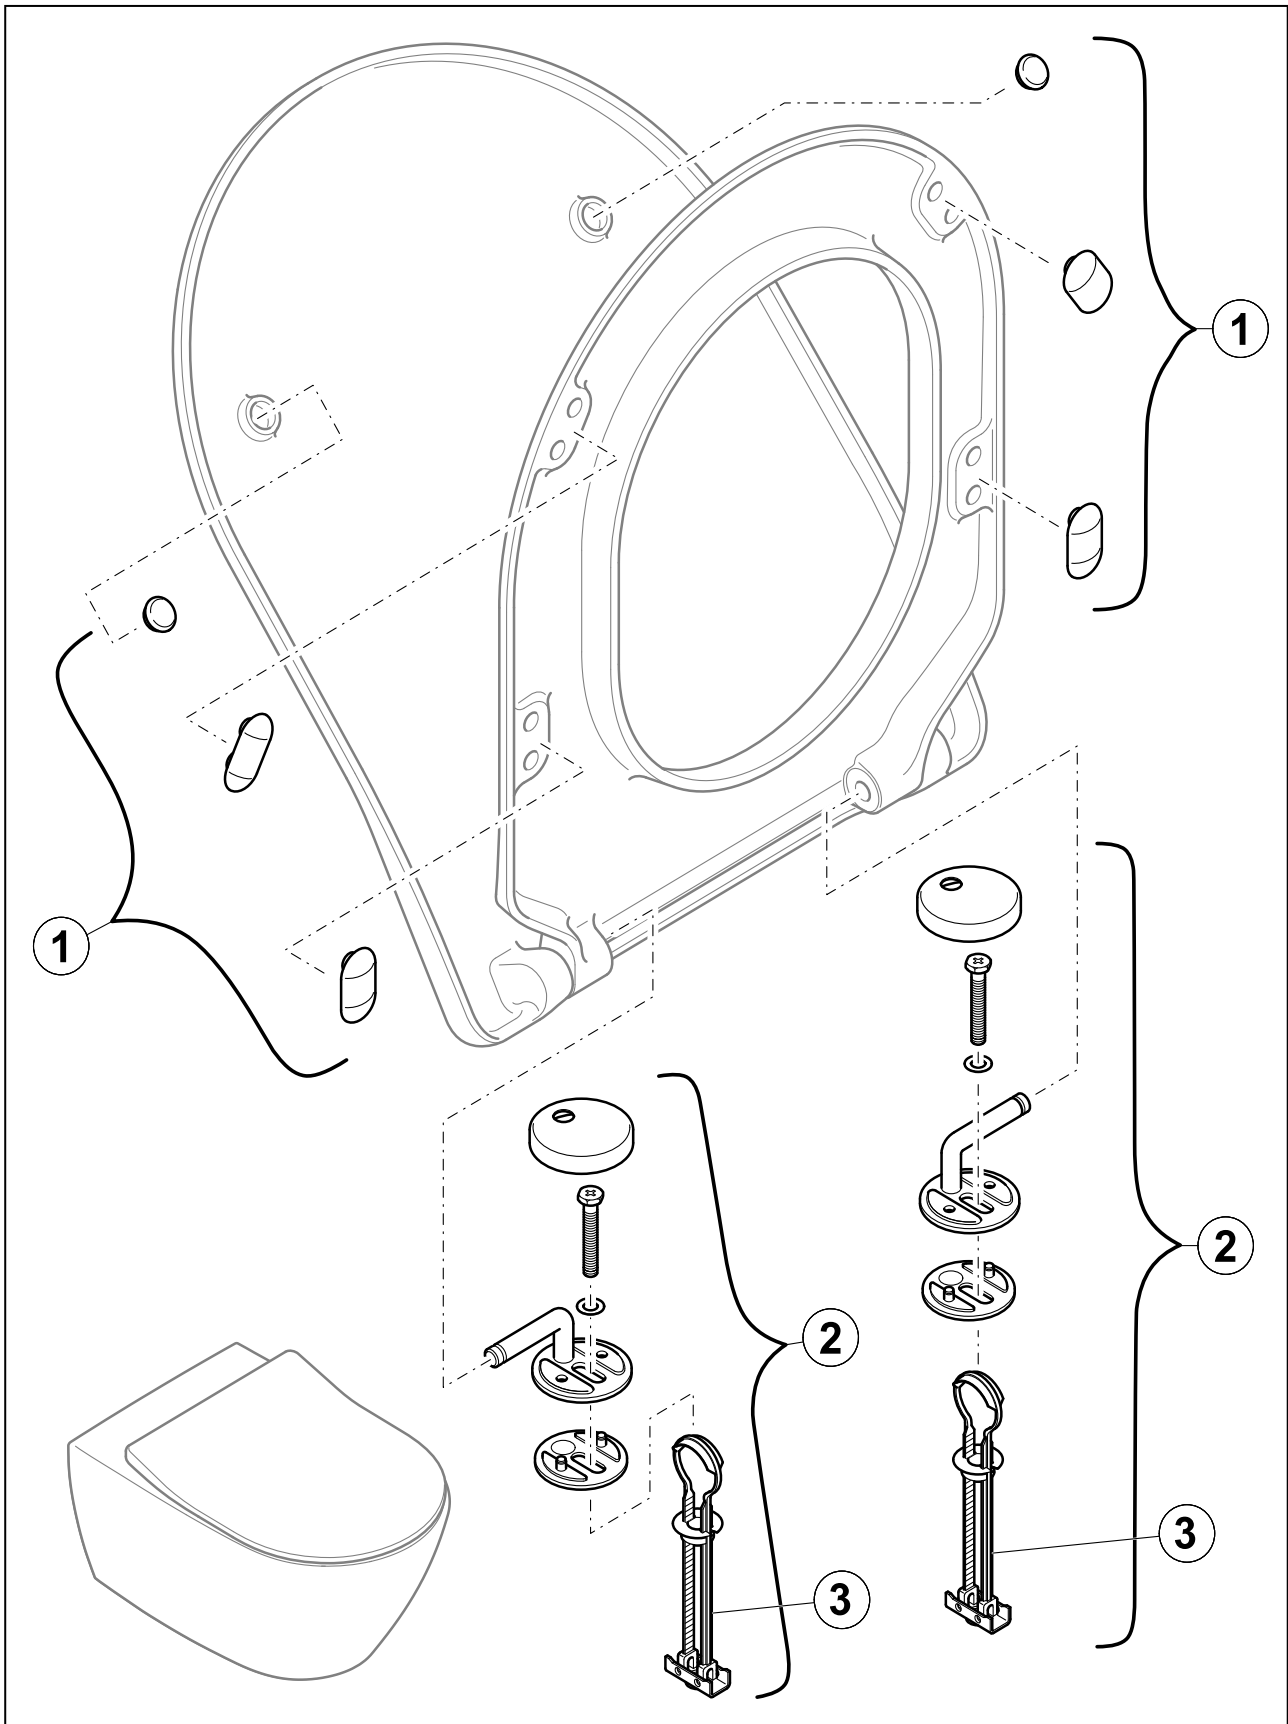

TOILET ARCHITECTURA

PRODUCT INFORMATION

1. POSITION

Article number	9M706101
Article title	Villeroy & Boch Architectura Toilet seat and cover SlimSeat, White Alpin
Product designation	Toilet seat and cover SlimSeat
Collection	Architectura
Scope of delivery	1 x toilet seat and cover
Length in mm	439
Width in mm	374
Height in mm	48
Weight in kg	2,97
Rimless	No
Innovative flushing technology (with TwistFlush)	No
Material	Duroplast
Surface	glossy
Colour name	White Alpin
EAN number	4051202306311

COLOUR

COLOUR DESIGNATION

White Alpin

EXPLOSION DRAWINGS

BILL OF MATERIALS

No.	Article No.	Description	Quantity
1	92248600	Buffer set	1
2	92248061	Hinge set	1
3	92189600	Hinge fastening	1