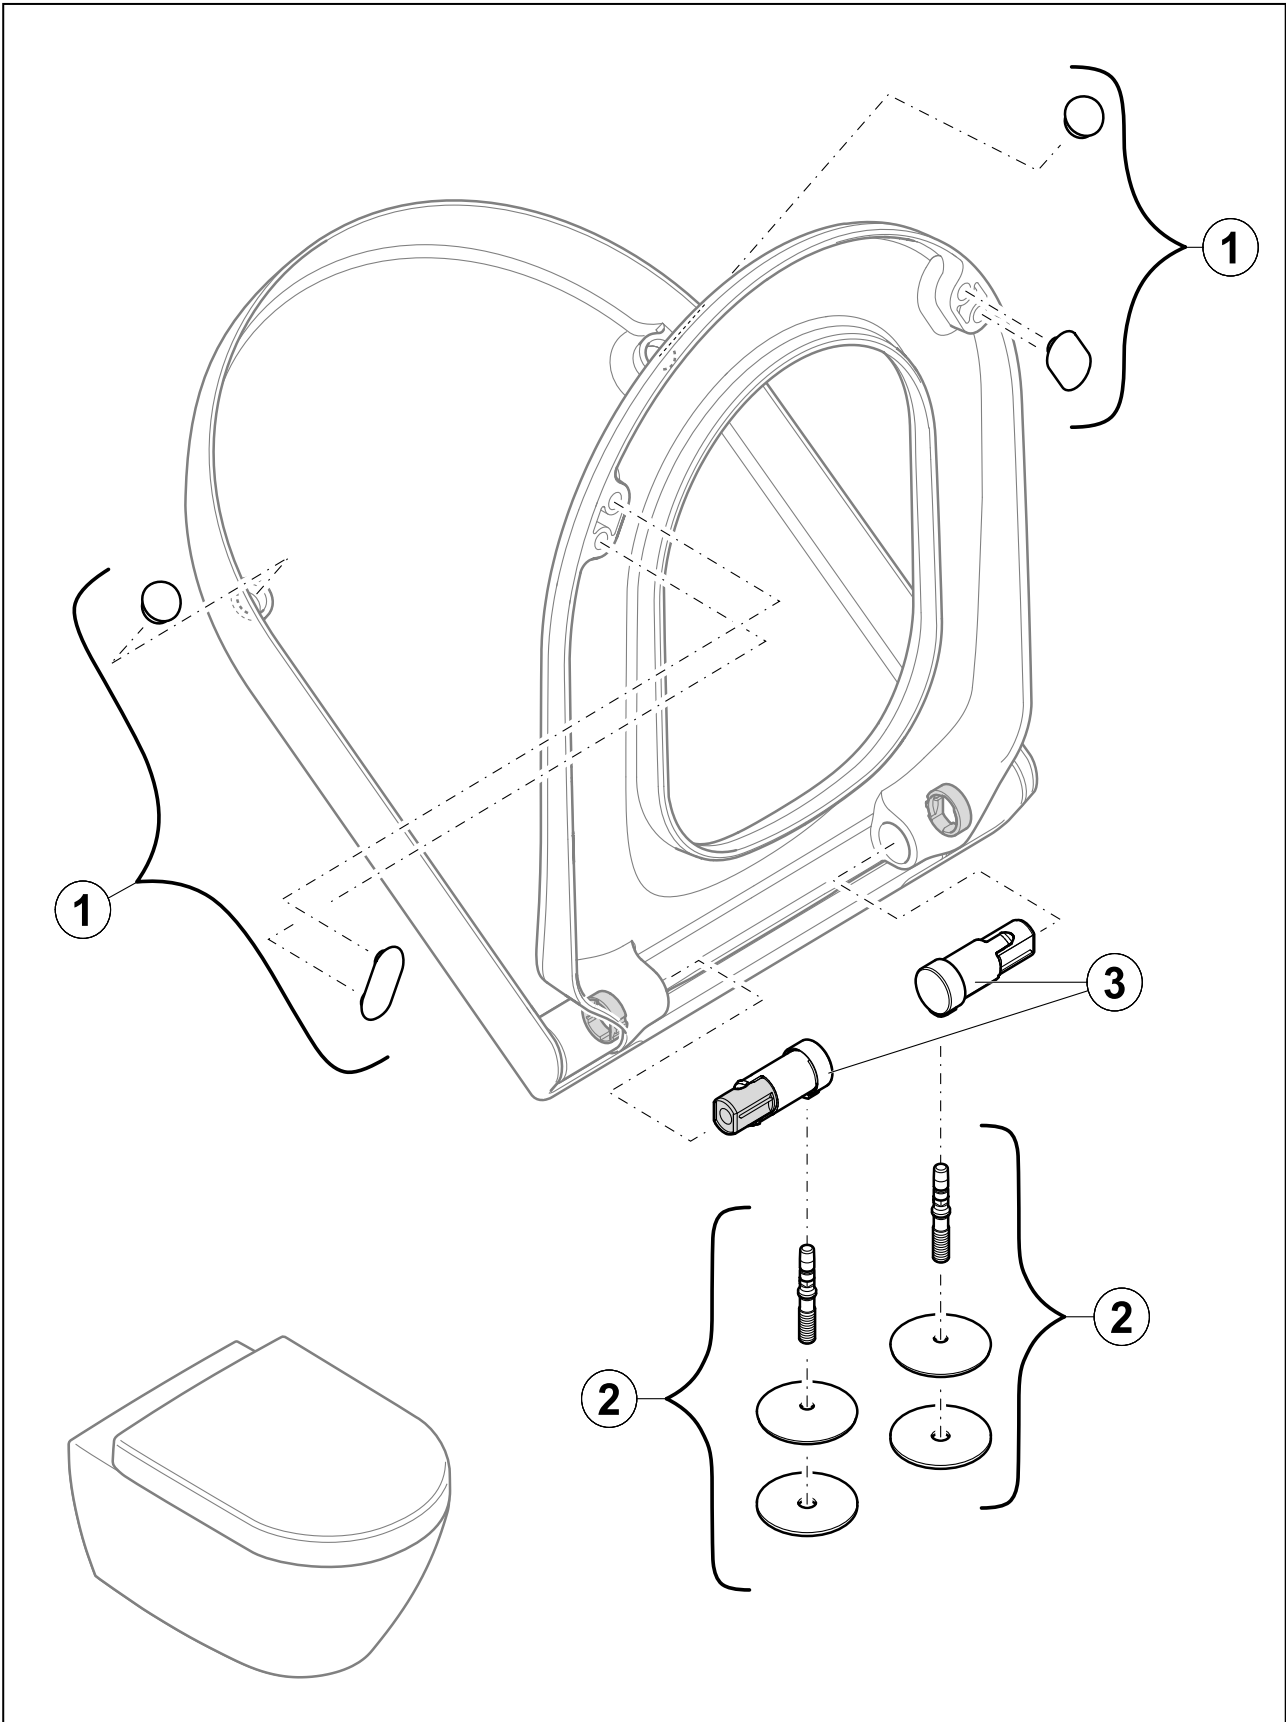

TOILET SUBWAY 2.0

PRODUCT INFORMATION

1. POSITION

| | |
|--|--|
| Article number | 9M69S101 |
| Article title | Villeroy & Boch Subway 2.0 Toilet seat and cover Compact, with automatic lowering mechanism (SoftClosing), with removable seat (QuickRelease), White Alpin |
| Product designation | Toilet seat and cover Compact |
| Collection | Subway 2.0 |
| Scope of delivery | 1 x toilet seat and cover |
| Length in mm | 415 |
| Width in mm | 360 |
| Height in mm | 55 |
| Weight in kg | 2,93 |
| Rimless | No |
| Innovative flushing technology (with TwistFlush) | No |
| Function | <ul style="list-style-type: none"> • with automatic lowering mechanism (SoftClosing) • with removable seat (QuickRelease) |
| Material | Duroplast |
| Surface | glossy |
| Colour name | White Alpin |
| EAN number | 4051202073275 |

COLOUR

COLOUR DESIGNATION

White Alpin

EXPLOSION DRAWINGS

BILL OF MATERIALS

| No. | Article No. | Description | Quantity |
|-----|-------------|-----------------|----------|
| 1 | 92208100 | Buffer set | 1 |
| 2 | 92222461 | Hinge set | 1 |
| 3 | 92229200 | SoftClosing set | 1 |