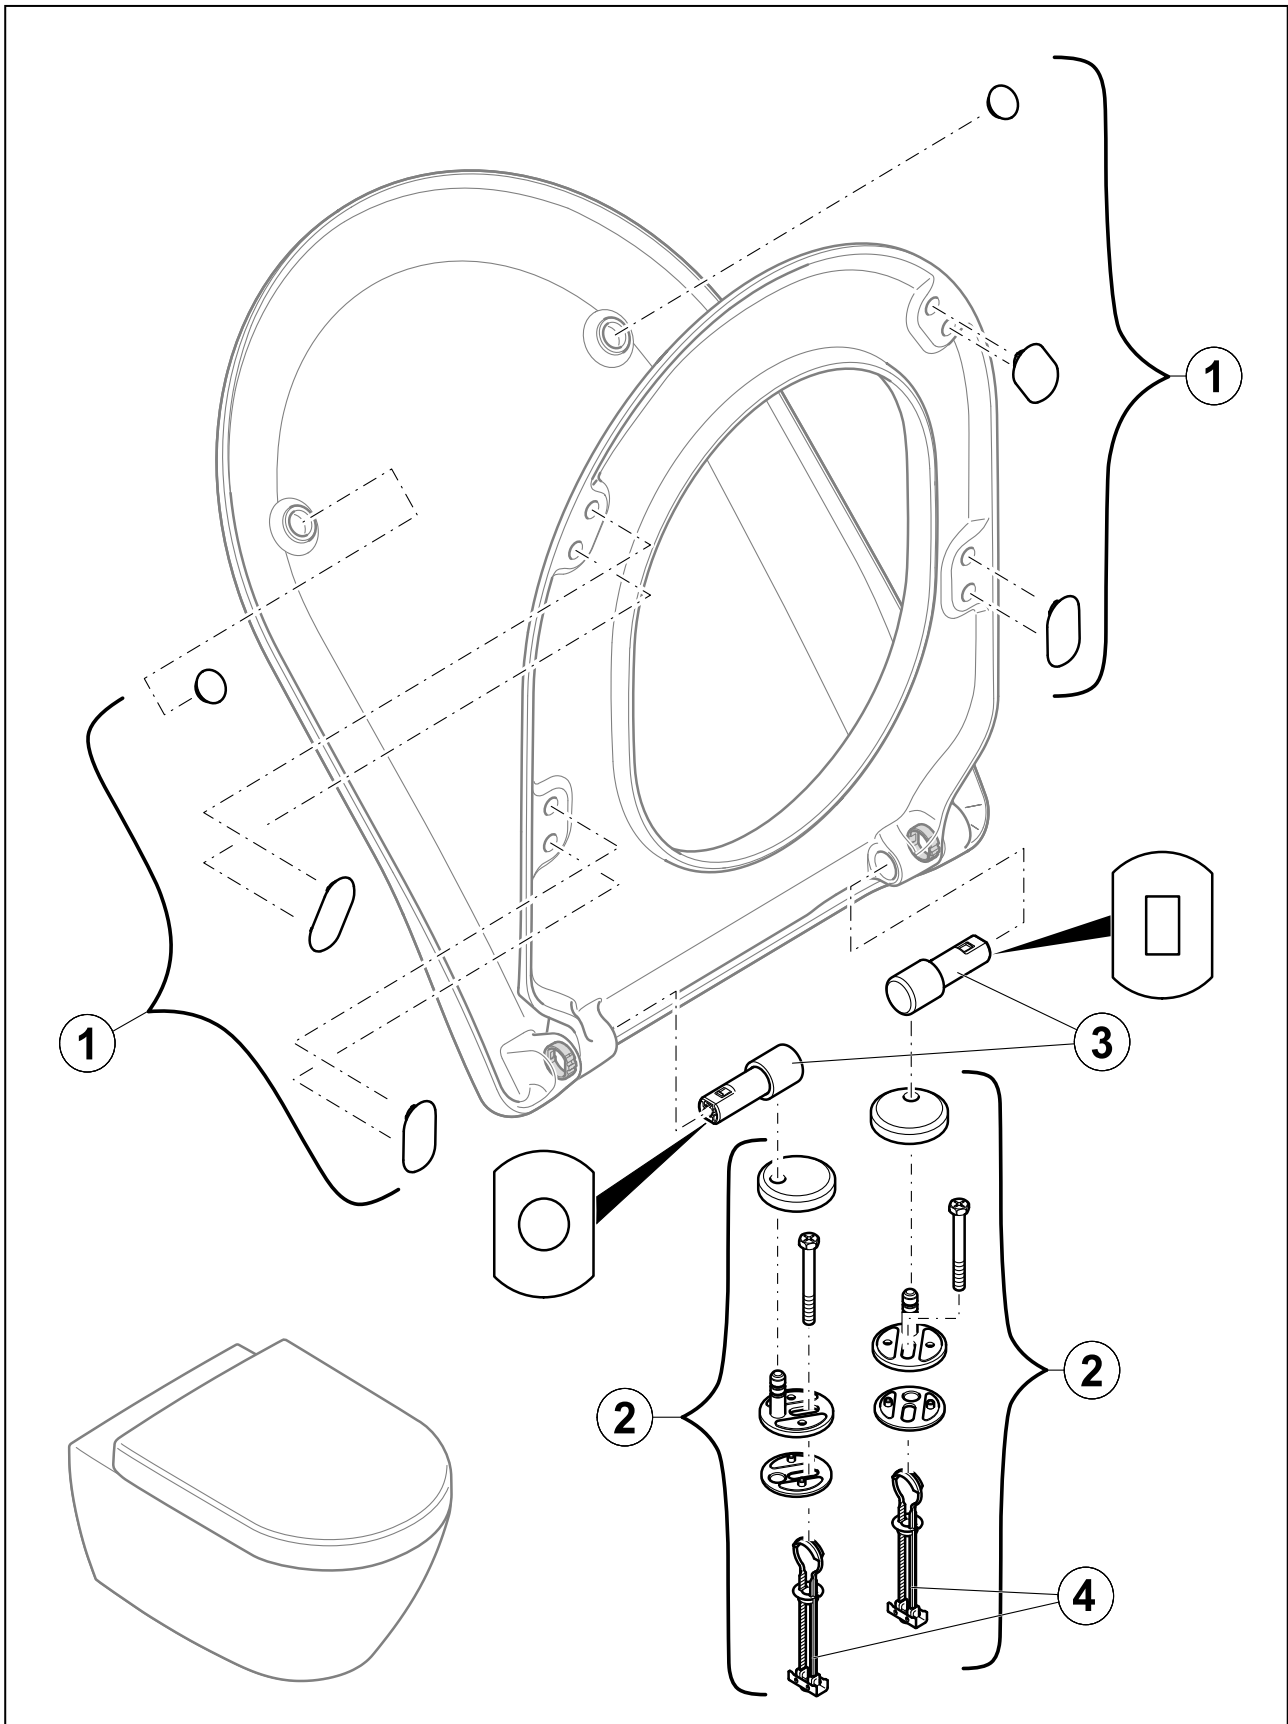

TOILET SUBWAY

PRODUCT INFORMATION

1. POSITION

Article number	9M65S101
Article title	Villeroy & Boch Subway Toilet seat and cover SlimSeat, with automatic lowering mechanism (SoftClosing), with removable seat (QuickRelease), White Alpin
Product designation	Toilet seat and cover SlimSeat
Collection	Subway
Scope of delivery	1 x toilet seat and cover
Length in mm	439
Width in mm	374
Height in mm	48
Weight in kg	2,97
Rimless	No
Innovative flushing technology (with TwistFlush)	No
Function	<ul style="list-style-type: none"> • with automatic lowering mechanism (SoftClosing) • with removable seat (QuickRelease)
Material	Duroplast
Surface	glossy
Colour name	White Alpin
EAN number	4051202264178

COLOUR

COLOUR DESIGNATION

White Alpin

EXPLOSION DRAWINGS

BILL OF MATERIALS

No.	Article No.	Description	Quantity
1	92248600	Buffer set	1
2	92247361	Hinge set	1
3	92247700	SoftClosing set	1
3	92189600	Hinge fastening	1