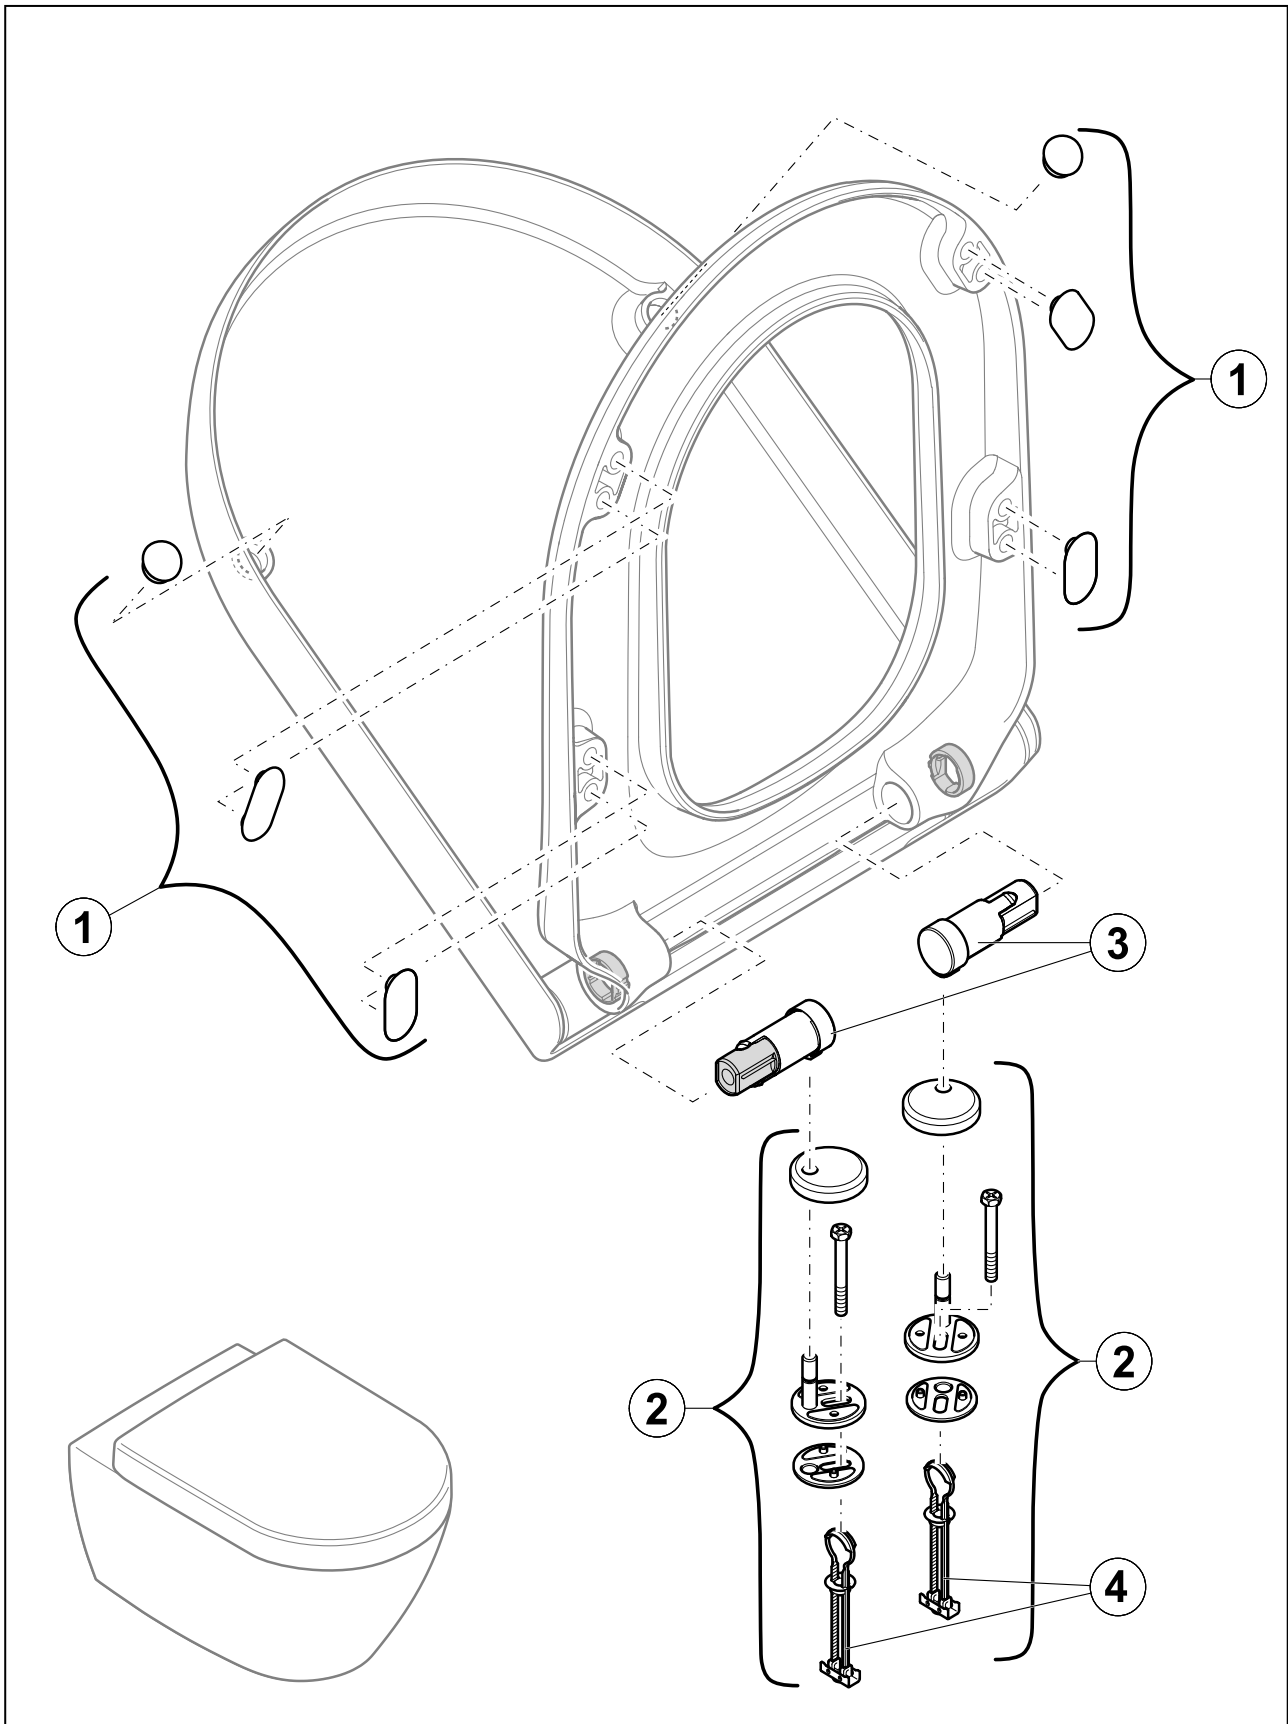

TOILET SUBWAY

PRODUCT INFORMATION

1. POSITION

Article number	9M55S101
Article title	Villeroy & Boch Subway Toilet seat and cover, with automatic lowering mechanism (SoftClosing), with removable seat (QuickRelease), White Alpin
Product designation	Toilet seat and cover
Collection	Subway
Scope of delivery	1 x toilet seat and cover
Length in mm	465
Width in mm	375
Height in mm	60
Weight in kg	3,43
Rimless	No
Innovative flushing technology (with TwistFlush)	No
Function	<ul style="list-style-type: none"> • with automatic lowering mechanism (SoftClosing) • with removable seat (QuickRelease)
Material	Duroplast
Surface	glossy
Colour name	White Alpin
EAN number	4051202122638

COLOUR

COLOUR DESIGNATION

White Alpin

EXPLOSION DRAWINGS

BILL OF MATERIALS

No.	Article No.	Description	Quantity
1	92208100	Buffer set	1
2	92205561	Hinge set	1
3	92229100	SoftClosing set	1
3	92189600	Hinge fastening	1