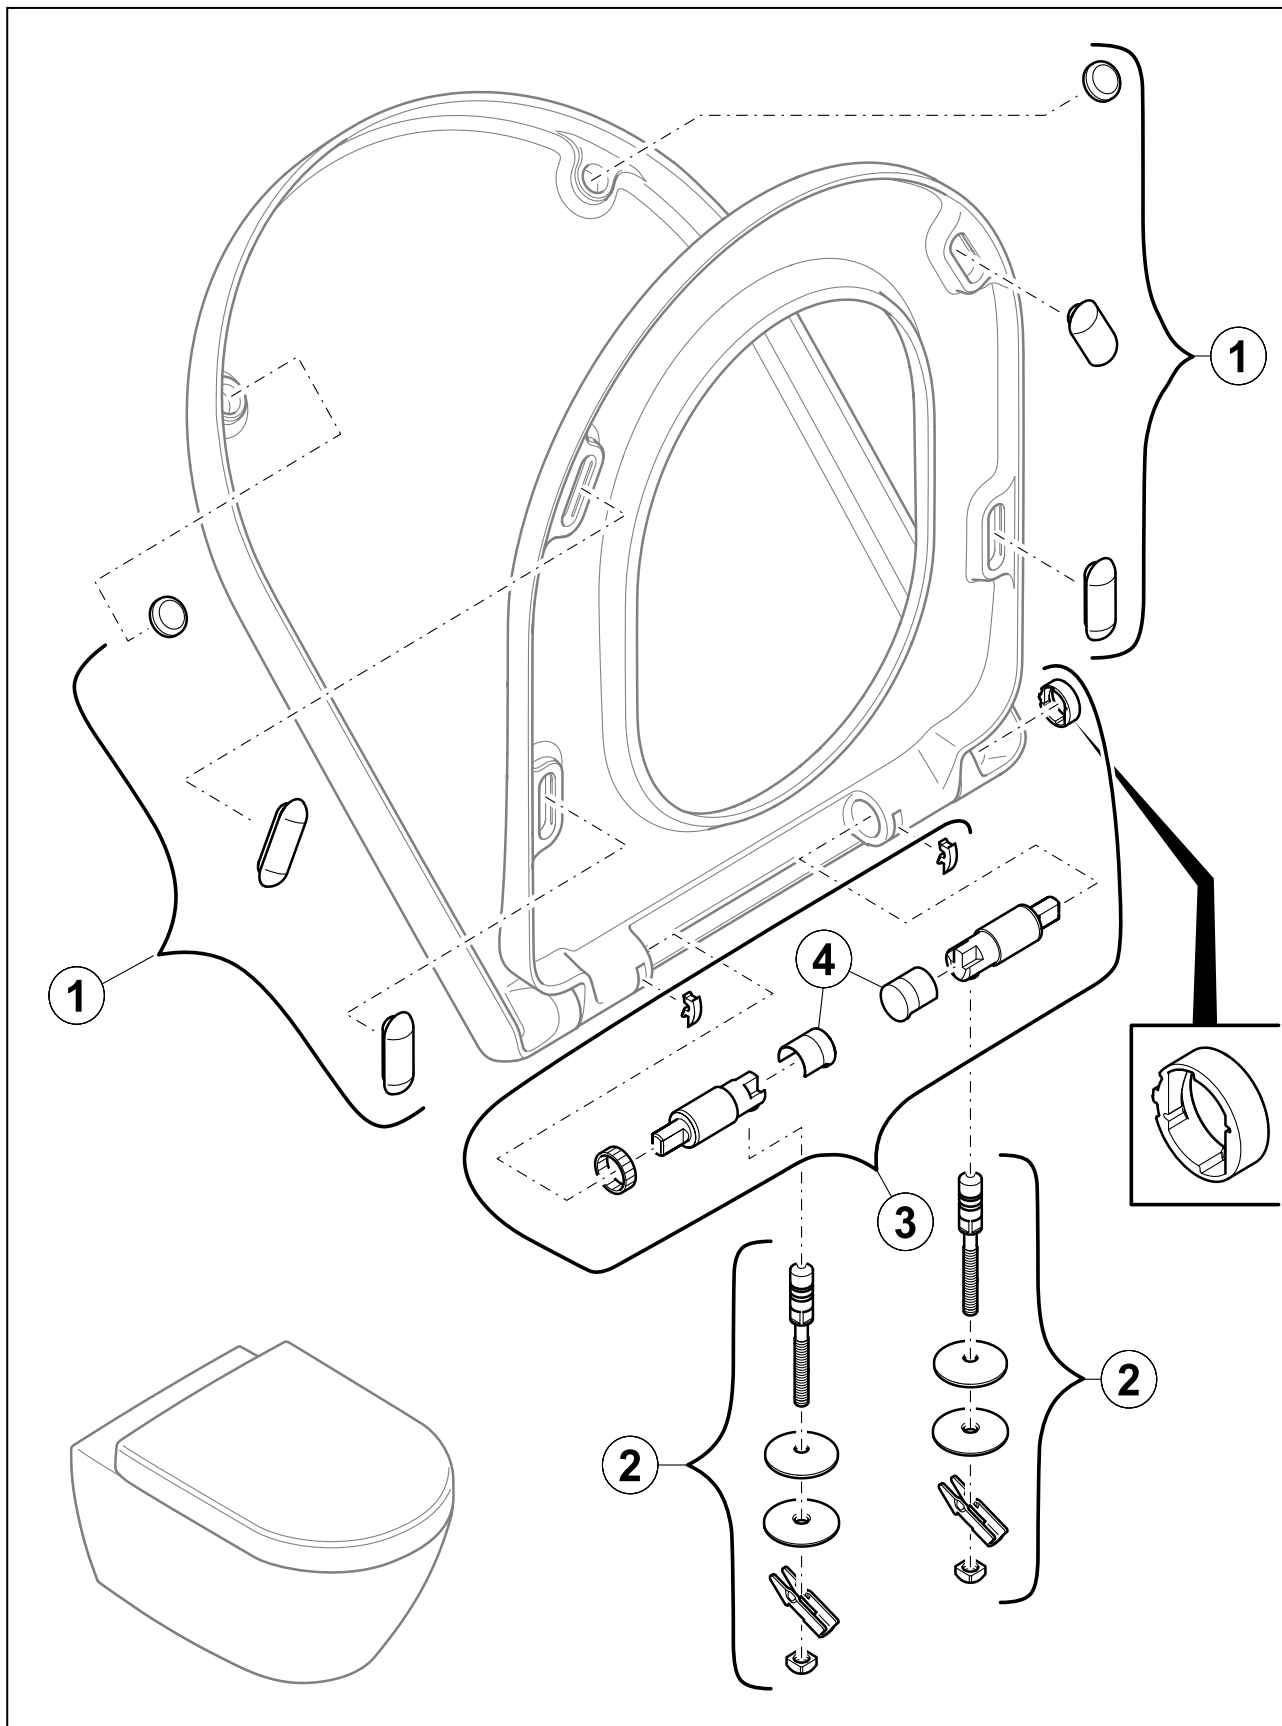

#### 1. POSITION

<b>Article number</b>	<b>9M38S101</b>
Article title	Villeroy & Boch O.novo Toilet seat and cover, with automatic lowering mechanism (SoftClosing), with removable seat (QuickRelease), White Alpin
Product designation	Toilet seat and cover
Collection	O.novo
Scope of delivery	1 x toilet seat and cover
Length in mm	445
Width in mm	368
Height in mm	49
Weight in kg	2,86
Rimless	No
Innovative flushing technology (with TwistFlush)	No
Function	<ul style="list-style-type: none"> <li>• with automatic lowering mechanism (SoftClosing)</li> <li>• with removable seat (QuickRelease)</li> </ul>
Material	Duroplast
Surface	glossy
Colour name	White Alpin
EAN number	4051202032654

## BILL OF MATERIALS

No.	Article No.	Description	Quantity
1	92242101	Buffer set	1
2	92241761	Hinge set	1
3	92216400	SoftClosing set	1
4	92237200	Plastic endcaps for toilet seat damper	1