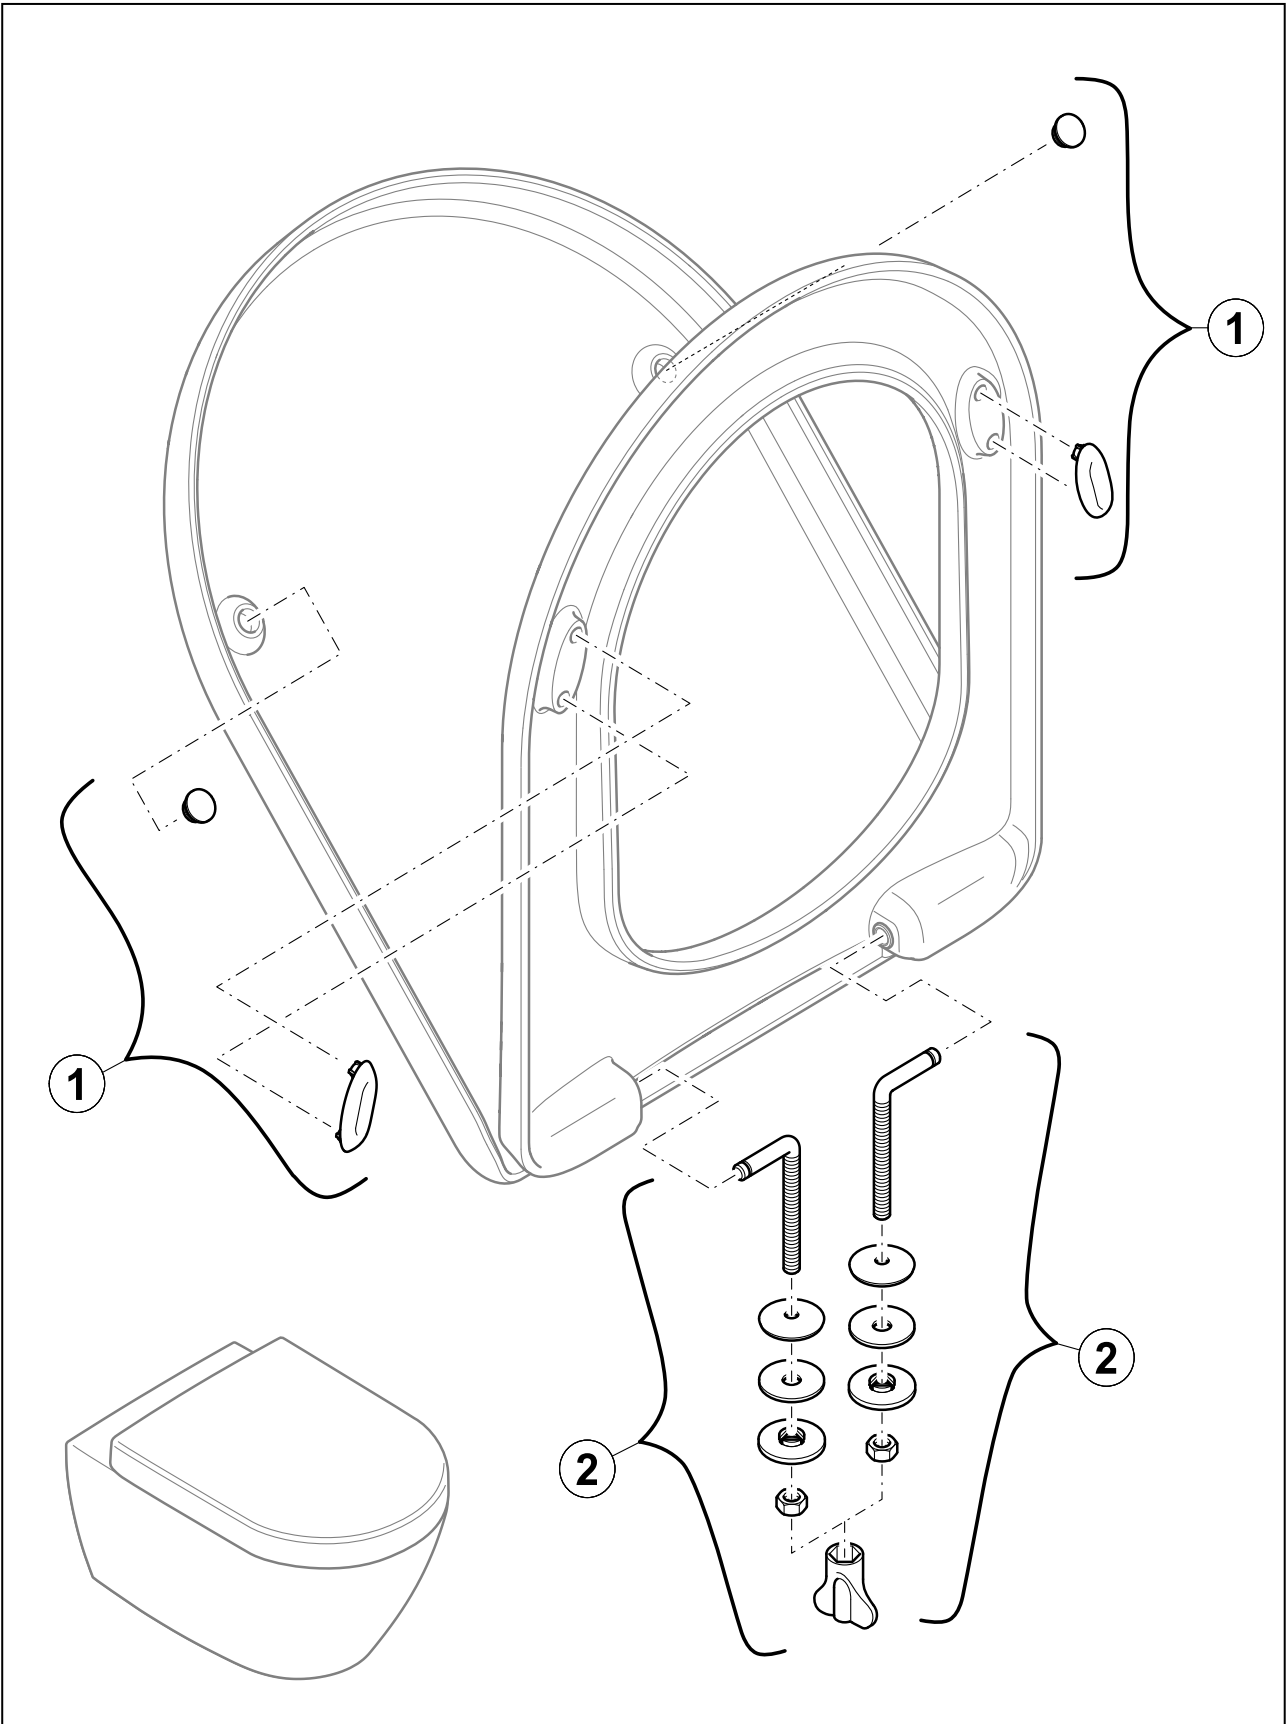

TOILET HOMMAGE

PRODUCT INFORMATION

1 . POSITION

Article number	99266100
Article title	Villeroy & Boch Hommage Toilet seat and cover
Product designation	Toilet seat and cover
Collection	Hommage
Scope of delivery	1 x toilet seat and cover
Length in mm	443
Width in mm	374
Height in mm	43
Weight in kg	3,92
Rimless	No
Innovative flushing technology (with TwistFlush)	No
Material	Wood
Surface	glossy
Technical information	solid birch, stained walnut
EAN number	4022693918314

EXPLOSION DRAWINGS

BILL OF MATERIALS

No.	Article No.	Description	Quantity
0	92208800	Buffer set	1
2	92204861	Hinge set	1