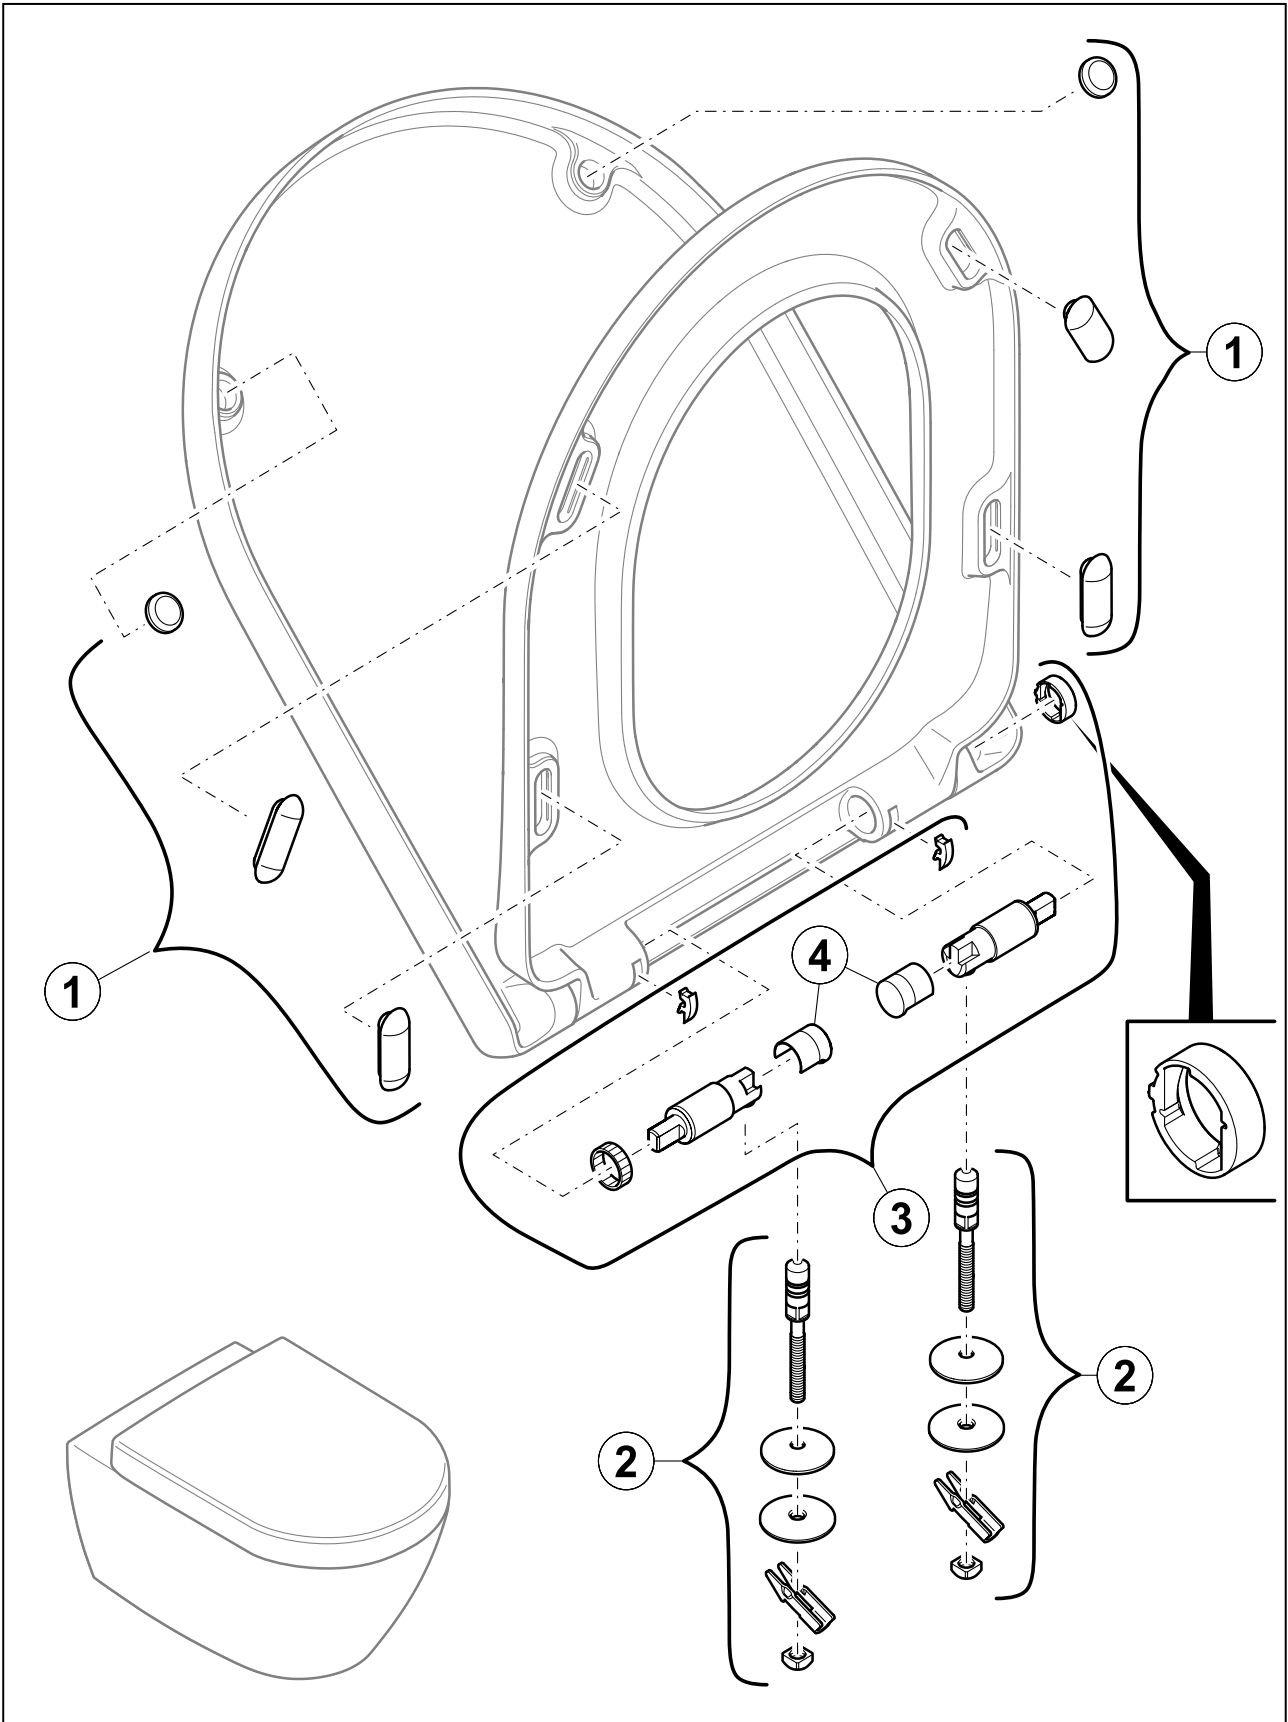

#### 1. POSITION

<b>Article number</b>	<b>98M9C101</b>
Article title	Villeroy & Boch Architectura Toilet seat and cover, with automatic lowering mechanism (SoftClosing), with removable seat (QuickRelease), White Alpin
Product designation	Toilet seat and cover
Collection	Architectura
Scope of delivery	1 x toilet seat and cover
Length in mm	445
Width in mm	374
Height in mm	59
Weight in kg	3,02
Rimless	No
Innovative flushing technology (with TwistFlush)	No
Function	<ul style="list-style-type: none"> <li>• with automatic lowering mechanism (SoftClosing)</li> <li>• with removable seat (QuickRelease)</li> </ul>
Material	Duroplast
Surface	glossy
Colour name	White Alpin
EAN number	4047289915324

## BILL OF MATERIALS

No.	Article No.	Description	Quantity
1	92242201	Buffer set	1
2	92241761	Hinge set	1
3	92242400	SoftClosing set	1
4	92237200	Plastic endcaps for toilet seat damper	1