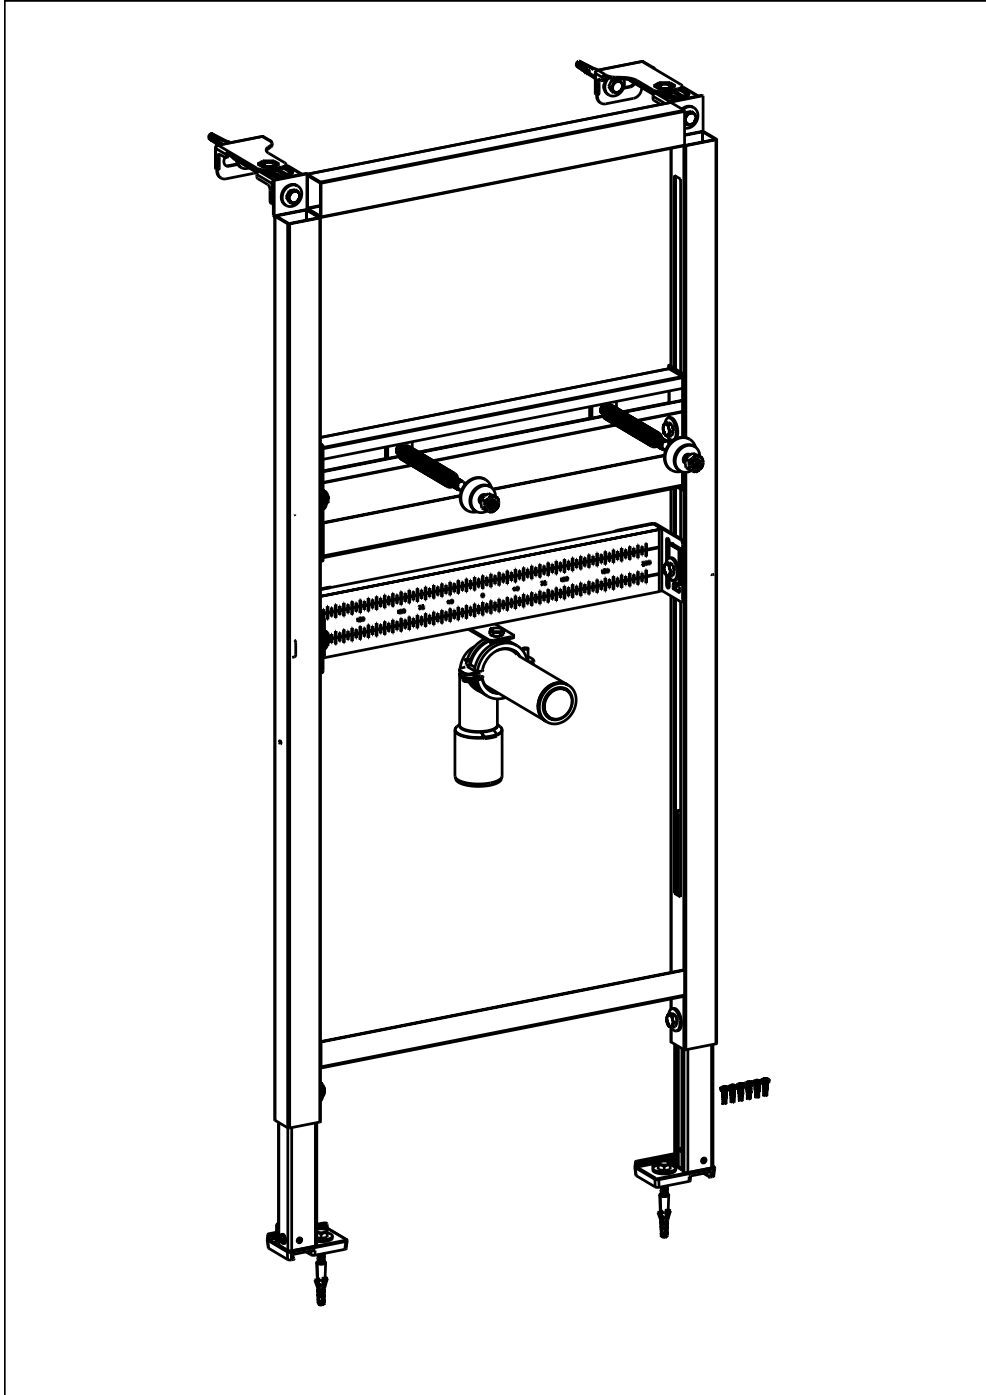

INSTALLATION SYSTEMS VICONNECT INSTALLATION SYSTEMS

PRODUCT INFORMATION

1. POSITION

Article number	92214900
Article title	Villeroy & Boch ViConnect installation systems Washbasin installation element, for Dry-wall construction, 525 x 75 x 1120 mm
Product designation	Washbasin installation element
Collection	ViConnect installation systems
Assembly / Assembly type	Dry-wall construction
Assembly instructions	for covering with plasterboard, installation on a solid brick wall, in dry-wall constructions etc.] adjustment range of feet from unfinished floor level to upper edge of finished floor level: 0-200mm depth adjustment front edge of element: 135-205 mm
Scope of delivery	1 x installation system , 1 x installation kit
Length in mm	1120
Width in mm	525
Height in mm	75
Weight in kg	8,05
Material	Steel
Technical information	<ul style="list-style-type: none"> • self-supporting powder-coated steel frame • fully pre-assembled • incl. comprehensive scope of fastening and connection materials
EAN number	4051202497620

TECHNICAL DRAWINGS

92214900

EXPLOSION DRAWINGS

BILL OF MATERIALS

No.	Article No.	Description	Quantity
3	92218400	Fastening set	1
5	92173600	System feet	1
4	92218300	Drain bend for washbasin and wall-mounted bidet	1
1	92211100	Fastening set	1
2	92217500	Fastening set	1