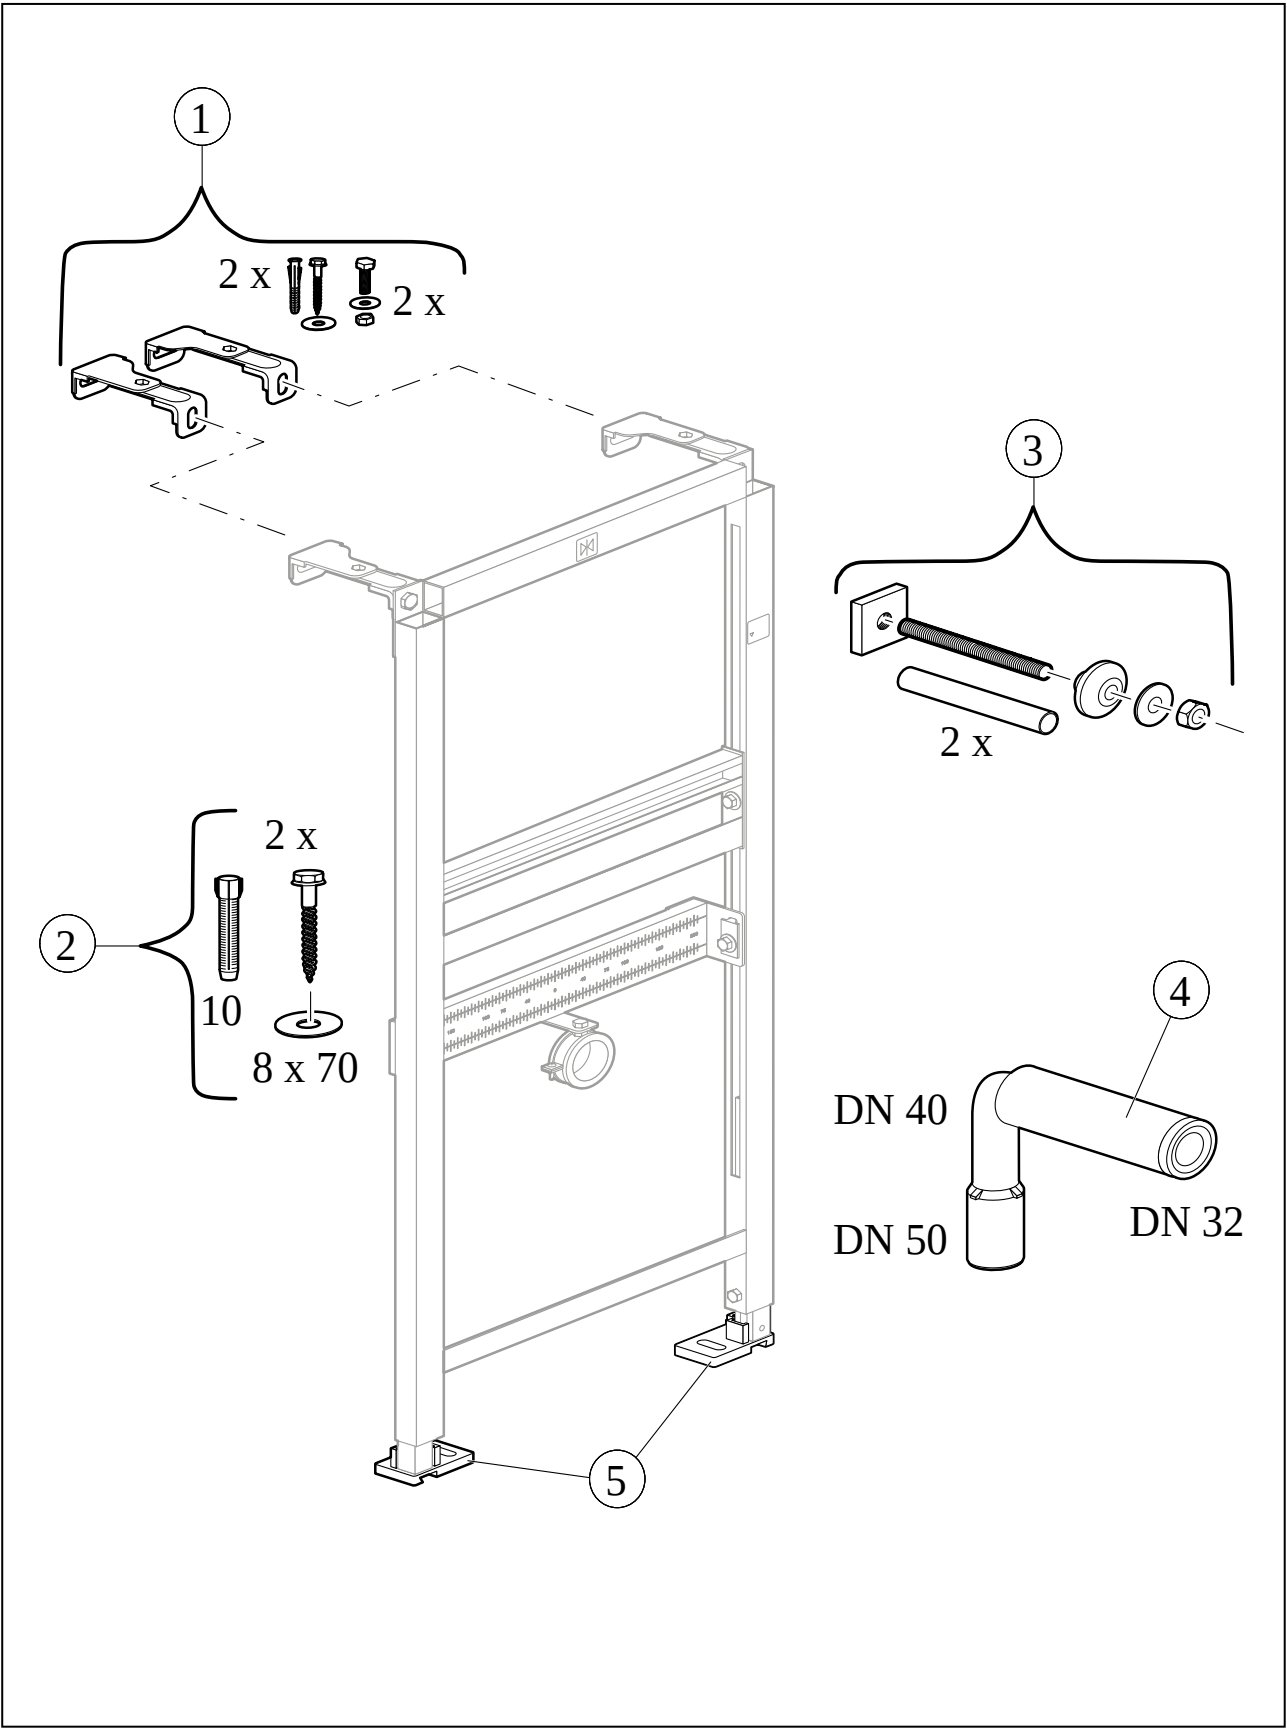

INSTALLATION SYSTEMS VICONNECT INSTALLATION SYSTEMS

PRODUCT INFORMATION

1. POSITION

Article number	92214900
Article title	Villeroy & Boch ViConnect installation systems Washbasin installation element, for Dry-wall construction, 525 x 75 x 1120 mm
Product designation	Washbasin installation element
Collection	ViConnect installation systems
Assembly / Assembly type	Dry-wall construction
Assembly instructions	for covering with plasterboard, installation on a solid brick wall, in dry-wall constructions etc.] adjustment range of feet from unfinished floor level to upper edge of finished floor level: 0-200mm depth adjustment front edge of element: 135-205 mm
Scope of delivery	1 x installation system , 1 x installation kit
Length in mm	1120
Width in mm	525
Height in mm	75
Weight in kg	8,05
Material	Steel
Technical information	<ul style="list-style-type: none"> • self-supporting powder-coated steel frame • fully pre-assembled • incl. comprehensive scope of fastening and connection materials
EAN number	4051202497620

TECHNICAL DRAWINGS

92214900

EXPLOSION DRAWINGS

BILL OF MATERIALS

No.	Article No.	Description	Quantity
3	92218400	Fastening set	1
5	92173600	System feet	1
4	92218300	Drain bend for washbasin and wall-mounted bidet	1
1	92211100	Fastening set	1
2	92217500	Fastening set	1