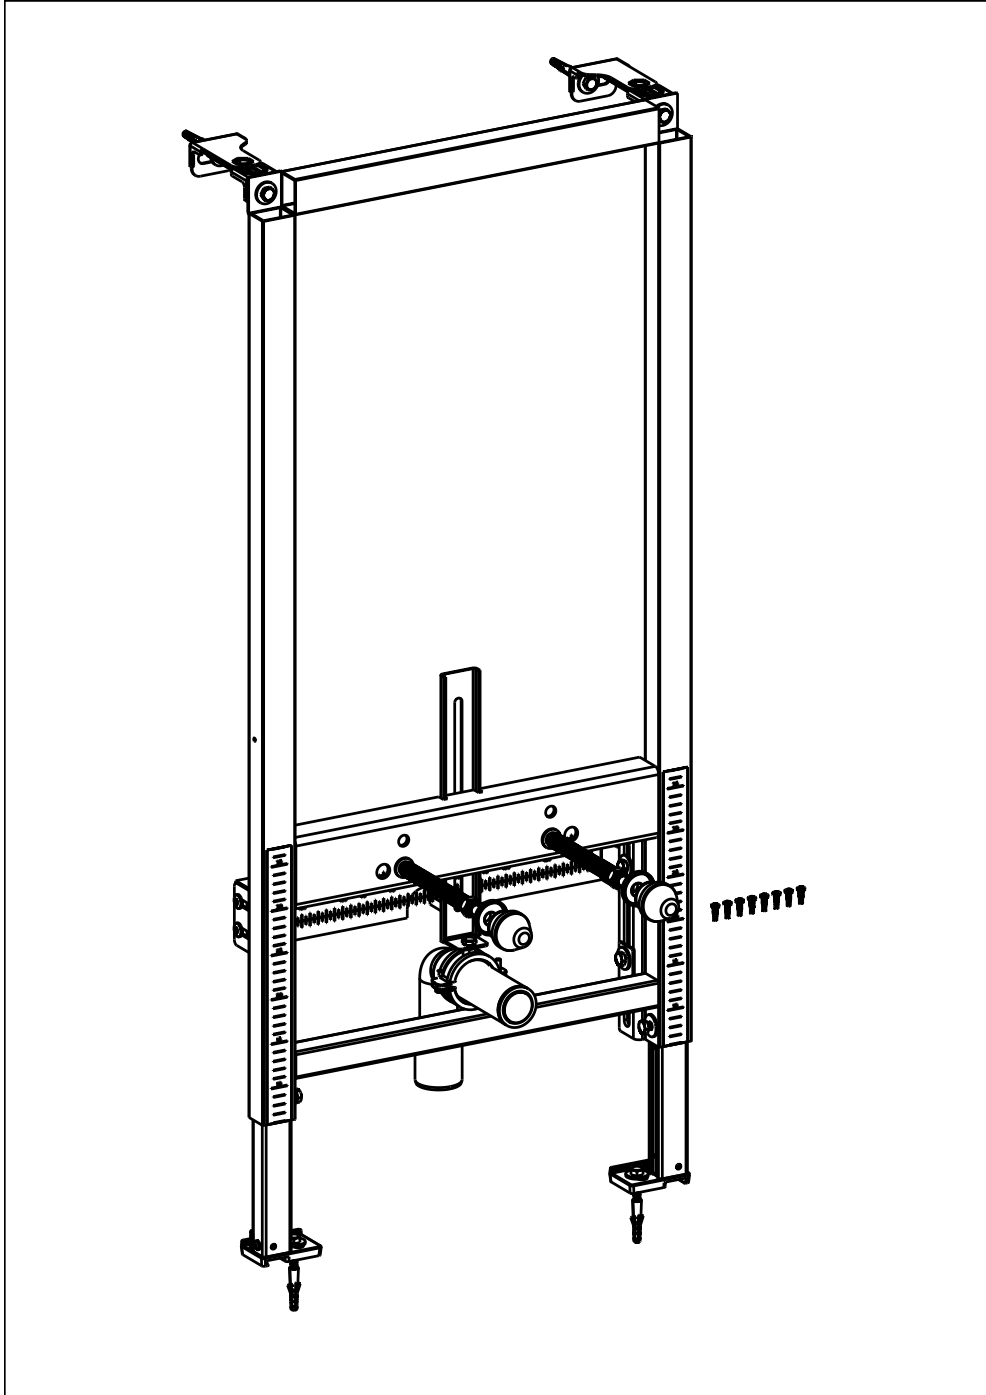

#### 1. POSITION

<b>Article number</b>	<b>92214800</b>
Article title	Villeroy & Boch ViConnect installation systems Bidet installation system, for Dry-wall construction, 525 x 1120 x 100 mm
Product designation	Bidet installation system
Collection	ViConnect installation systems
Assembly / Assembly type	Dry-wall construction
Assembly instructions	for covering with plasterboard, installation on a solid brick wall, in dry-wall constructions etc.] adjustment range of feet from unfinished floor level to upper edge of finished floor level: 0-200mm  depth adjustment front edge of element: 135-205 mm
Scope of delivery	1 x installation system , 1 x installation kit
Length in mm	100
Width in mm	525
Height in mm	1120
Weight in kg	10,54
Material	Steel
Technical information	<ul style="list-style-type: none"> <li>• self-supporting powder-coated steel frame</li> <li>• fully pre-assembled</li> <li>• incl. comprehensive scope of fastening and connection materials</li> </ul>
EAN number	4051202497613

TECHNICAL DRAWINGS

92214800

EXPLOSION DRAWINGS

## BILL OF MATERIALS

No.	Article No.	Description	Quantity
4	92173600	System feet	1
2	92217500	Fastening set	1
3	92218300	Drain bend for washbasin and wall-mounted bidet	1
1	92211100	Fastening set	1