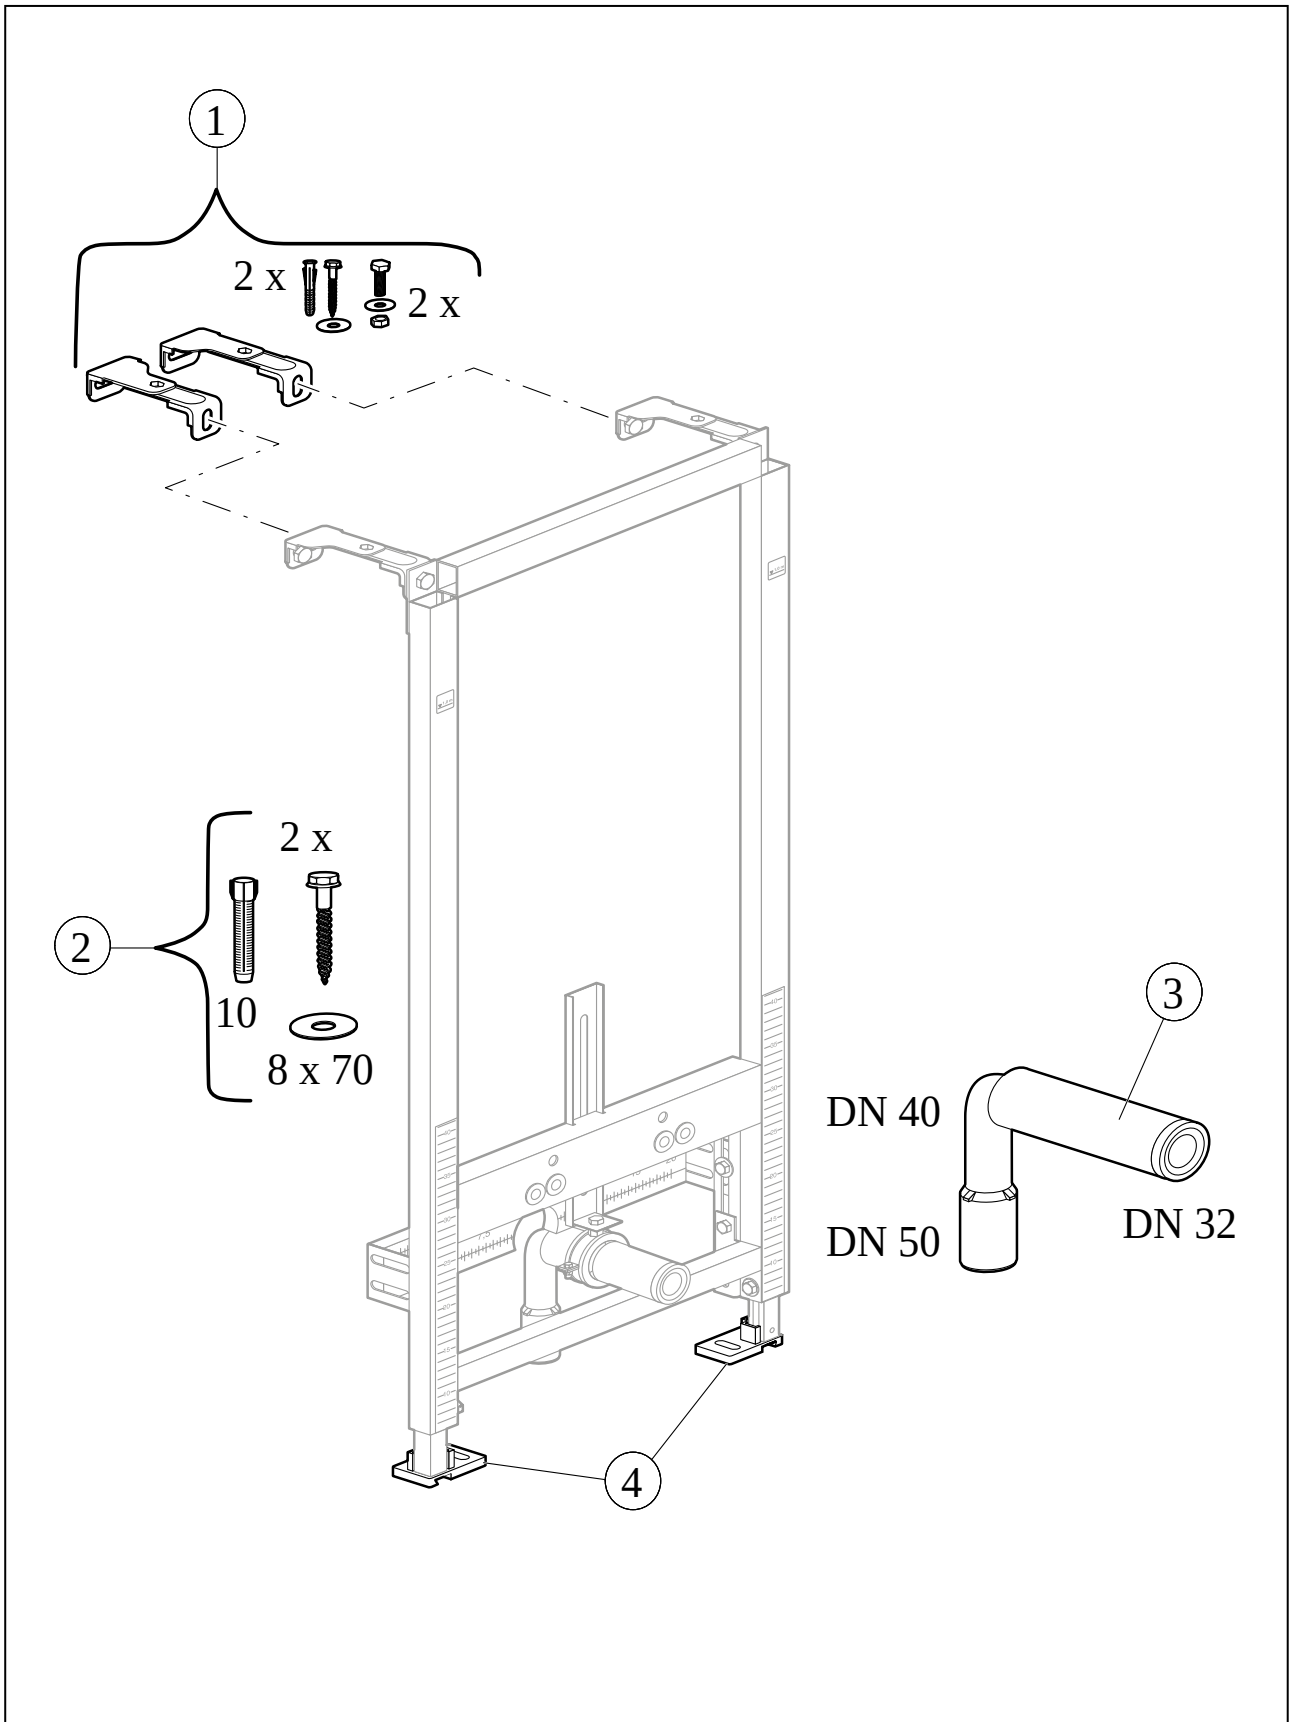

#### 1. POSITION

<b>Article number</b>	<b>92214800</b>
Article title	Villeroy & Boch ViConnect installation systems Bidet installation system, for Dry-wall construction, 525 x 1120 x 100 mm
Product designation	Bidet installation system
Collection	ViConnect installation systems
Assembly / Assembly type	Dry-wall construction
Assembly instructions	for covering with plasterboard, installation on a solid brick wall, in dry-wall constructions etc.] adjustment range of feet from unfinished floor level to upper edge of finished floor level: 0-200mm  depth adjustment front edge of element: 135-205 mm
Scope of delivery	1 x installation system , 1 x installation kit
Length in mm	100
Width in mm	525
Height in mm	1120
Weight in kg	10,54
Material	Steel
Technical information	<ul style="list-style-type: none"> <li>• self-supporting powder-coated steel frame</li> <li>• fully pre-assembled</li> <li>• incl. comprehensive scope of fastening and connection materials</li> </ul>
EAN number	4051202497613

TECHNICAL DRAWINGS

92214800

EXPLOSION DRAWINGS

## BILL OF MATERIALS

No.	Article No.	Description	Quantity
4	92173600	System feet	1
2	92217500	Fastening set	1
3	92218300	Drain bend for washbasin and wall-mounted bidet	1
1	92211100	Fastening set	1