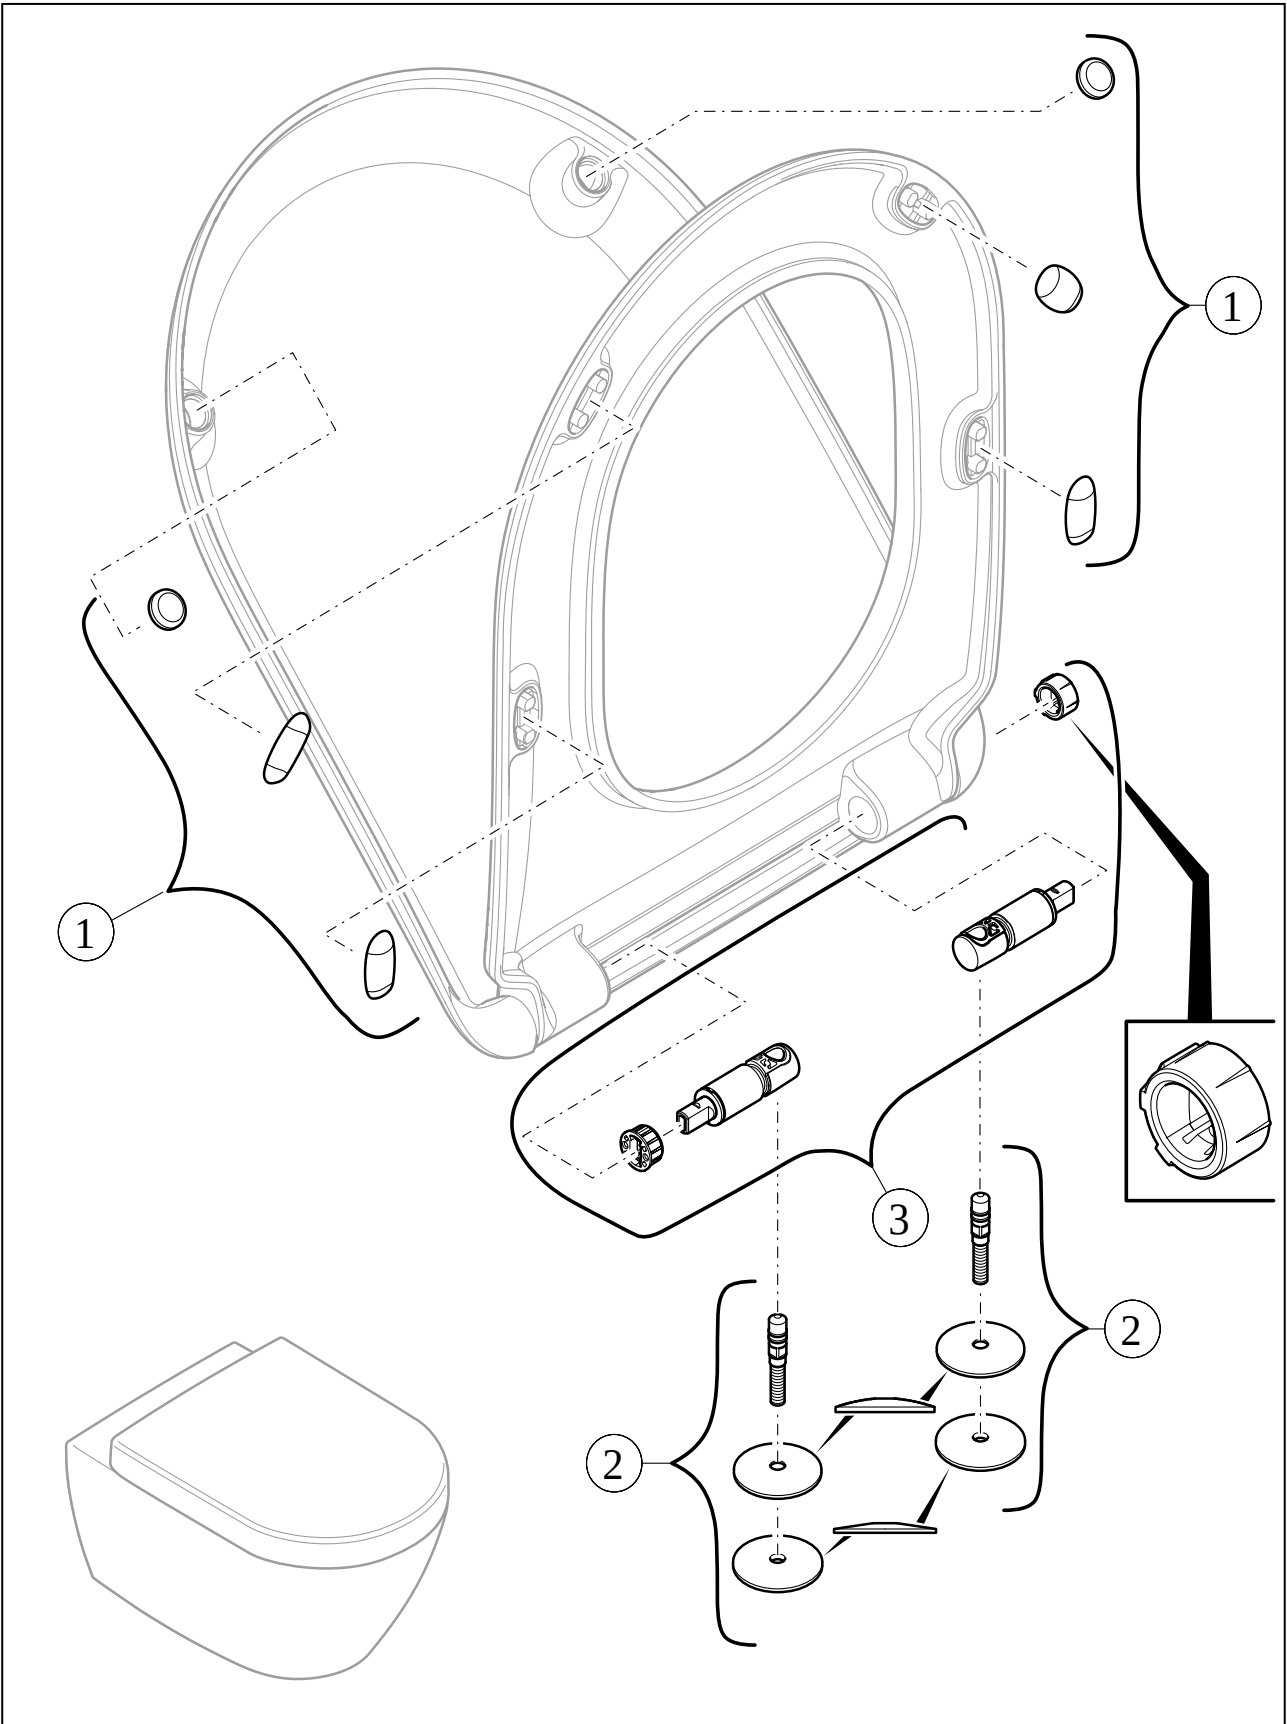

TOILET ANTAO

PRODUCT INFORMATION

1. POSITION

| | |
|--|---|
| Article number | 8M67S1R1 |
| Article title | Villeroy & Boch Antao Toilet seat and cover, with automatic lowering mechanism (SoftClosing), with removable seat (QuickRelease), White Alpin |
| Product designation | Toilet seat and cover |
| Collection | Antao |
| Scope of delivery | 1 x toilet seat and cover |
| Length in mm | 445 |
| Width in mm | 373 |
| Height in mm | 65 |
| Weight in kg | 2,70 |
| Rimless | No |
| Innovative flushing technology (with TwistFlush) | No |
| Function | <ul style="list-style-type: none"> • with automatic lowering mechanism (SoftClosing) • with removable seat (QuickRelease) |
| Material | Duroplast |
| Surface | glossy |
| Colour name | White Alpin |
| EAN number | 4062373908235 |

COLOUR

COLOUR DESIGNATION

White Alpin

EXPLOSION DRAWINGS

BILL OF MATERIALS

| No. | Article No. | Description | Quantity |
|-----|-------------|--|----------|
| 0 | 92212261 | Hinge set | 1 |
| 0 | 92213400 | Buffer set | 1 |
| 0 | 92099700 | SoftClosing damper set for toilet seat | 1 |