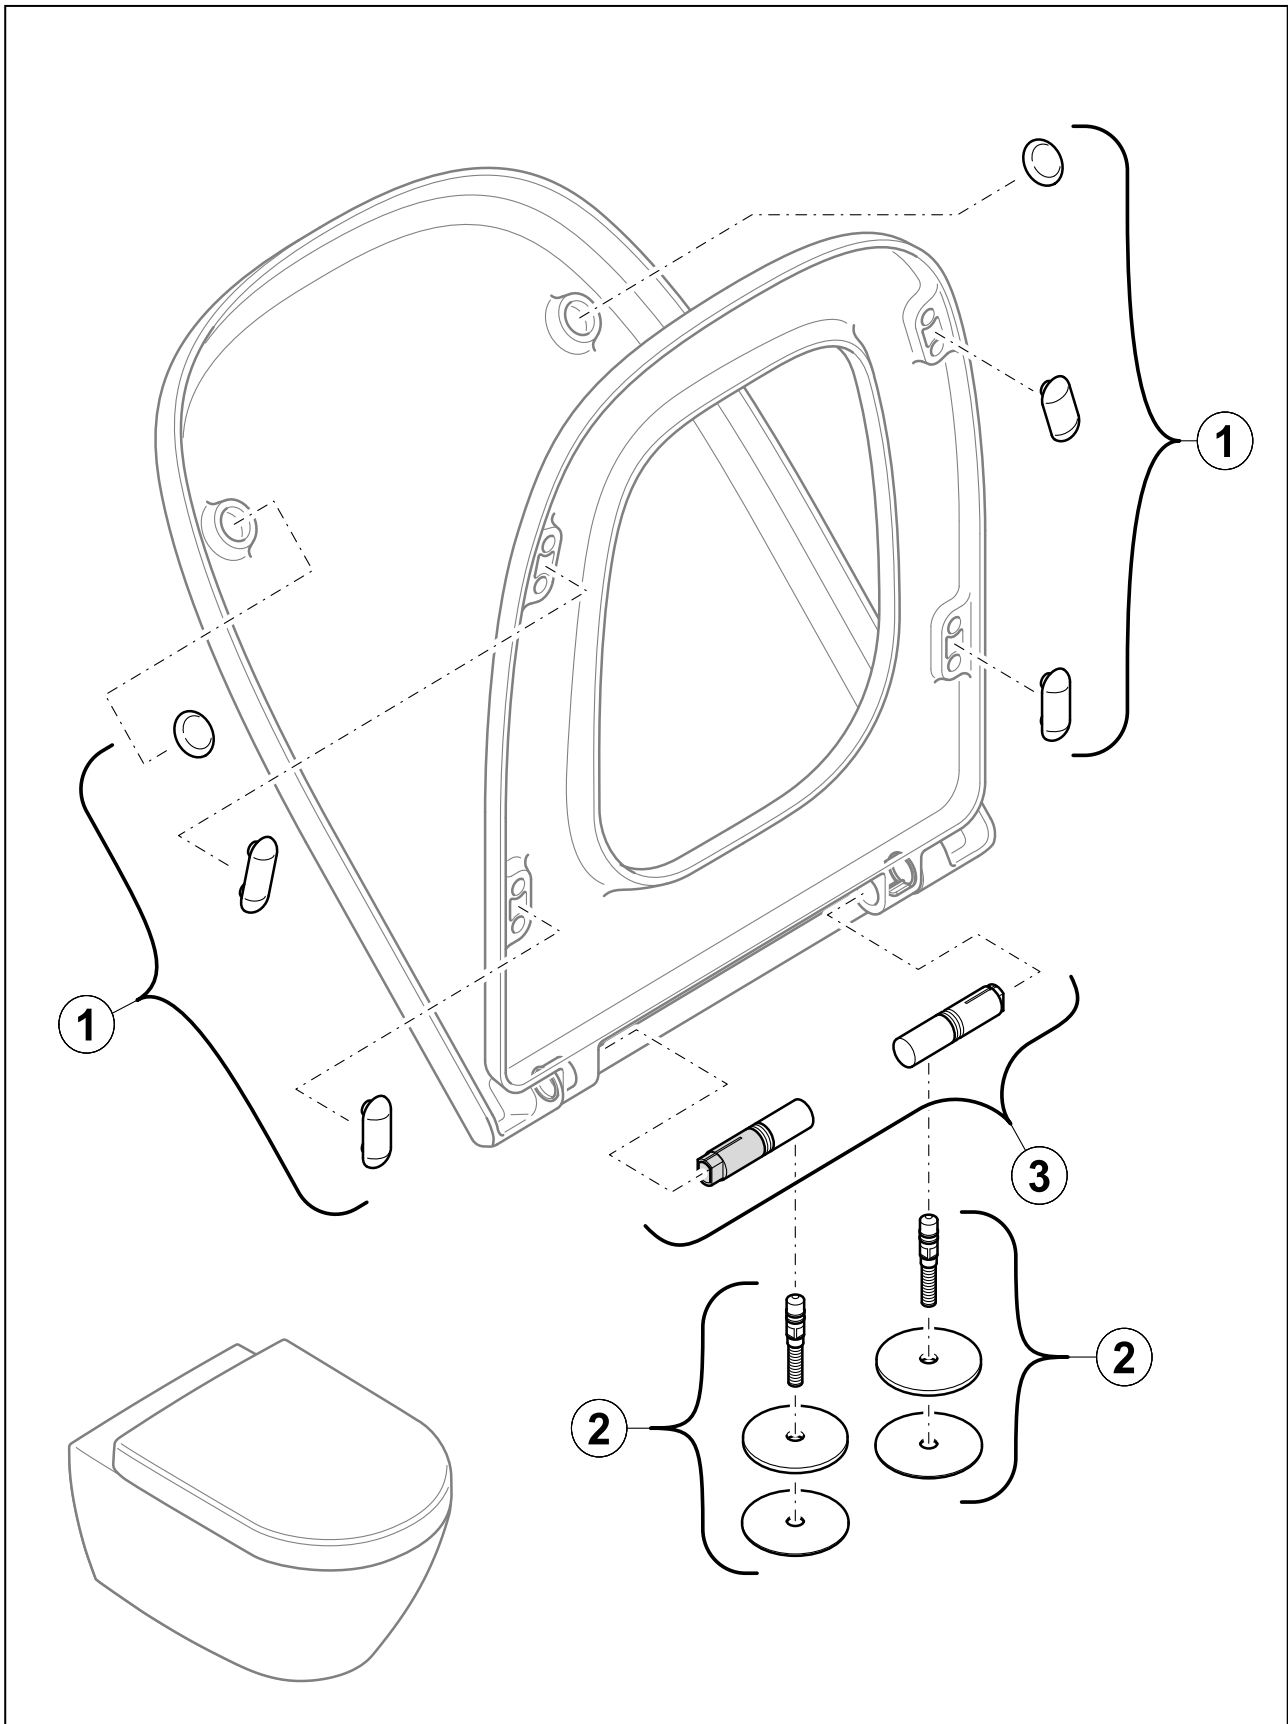

#### 1. POSITION

<b>Article number</b>	<b>8M24S101</b>
Article title	Villeroy & Boch Memento 2.0 Toilet seat and cover, with automatic lowering mechanism (SoftClosing), with removable seat (QuickRelease), White Alpin
Product designation	Toilet seat and cover
Collection	Memento 2.0
Scope of delivery	1 x toilet seat and cover
Length in mm	452
Width in mm	378
Height in mm	43
Weight in kg	2,90
Rimless	No
Innovative flushing technology (with TwistFlush)	No
Function	<ul style="list-style-type: none"> <li>• with automatic lowering mechanism (SoftClosing)</li> <li>• with removable seat (QuickRelease)</li> </ul>
Material	Duroplast
Surface	glossy
Colour name	White Alpin
EAN number	4051202797201

#### COLOUR DESIGNATION

White Alpin

EXPLOSION DRAWINGS

**BILL OF MATERIALS**

No.	Article No.	Description	Quantity
1	92218600	Buffer set	1
2	92218961	Hinge set	1
3	92219100	SoftClosing set	1