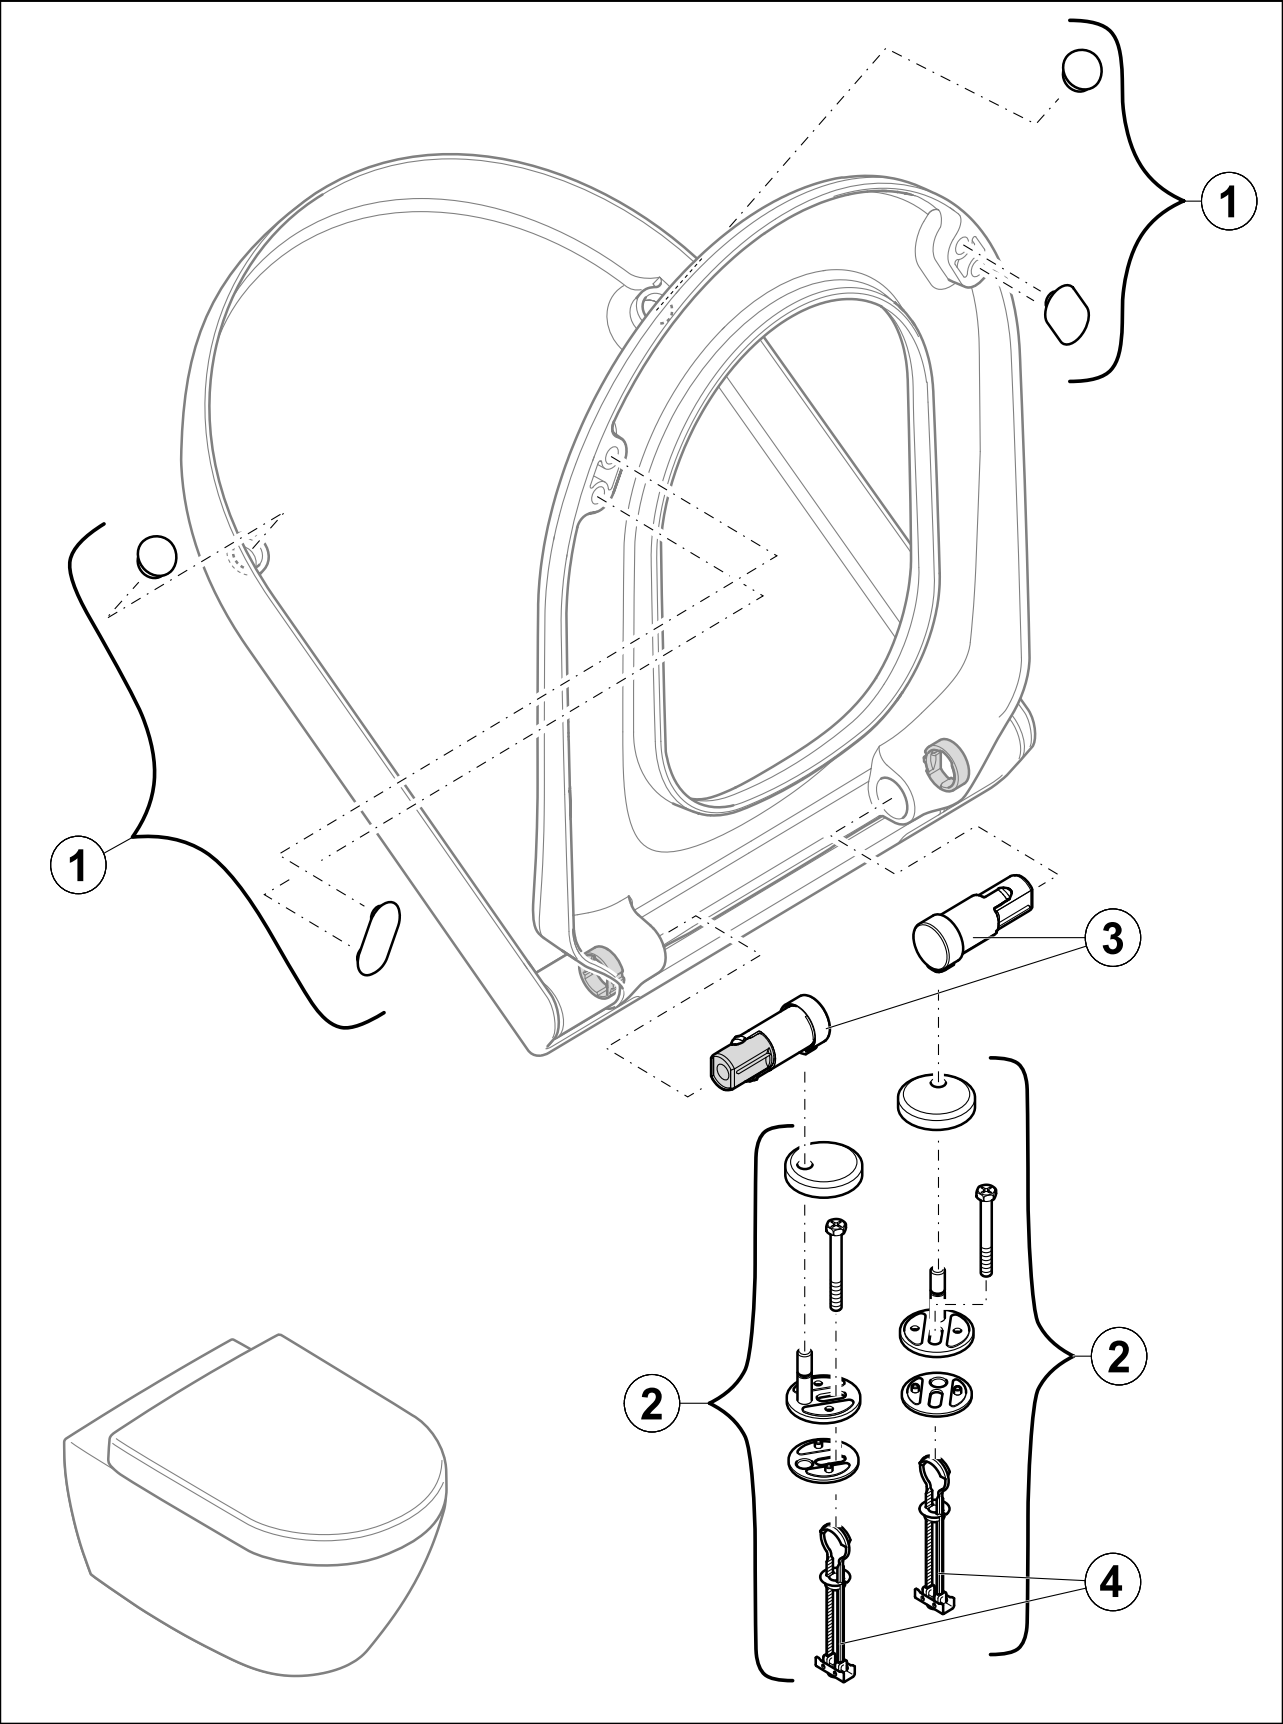

TOILET HOMMAGE

PRODUCT INFORMATION

1. POSITION

Article number	8809S6R1
Article title	Villeroy & Boch Hommage Toilet seat and cover, with automatic lowering mechanism (SoftClosing), with removable seat (QuickRelease), White Alpin
Product designation	Toilet seat and cover
Collection	Hommage
Scope of delivery	1 x toilet seat and cover
Length in mm	485
Width in mm	430
Height in mm	80
Weight in kg	3,85
Rimless	No
Innovative flushing technology (with TwistFlush)	No
Function	<ul style="list-style-type: none"> • with automatic lowering mechanism (SoftClosing) • with removable seat (QuickRelease)
Material	Duroplast
Colour name	White Alpin
Other material	Hinges: Stainless steel
Other surfaces	Hinges: Brass, glossy
EAN number	4051202116309

COLOUR

COLOUR DESIGNATION

White Alpin

EXPLOSION DRAWINGS

BILL OF MATERIALS

No.	Article No.	Description	Quantity
1	92209700	Buffer set	1
0	92205566	Hinge set	1
0	92202366	SoftClosing set	1
3	92189600	Hinge fastening	1