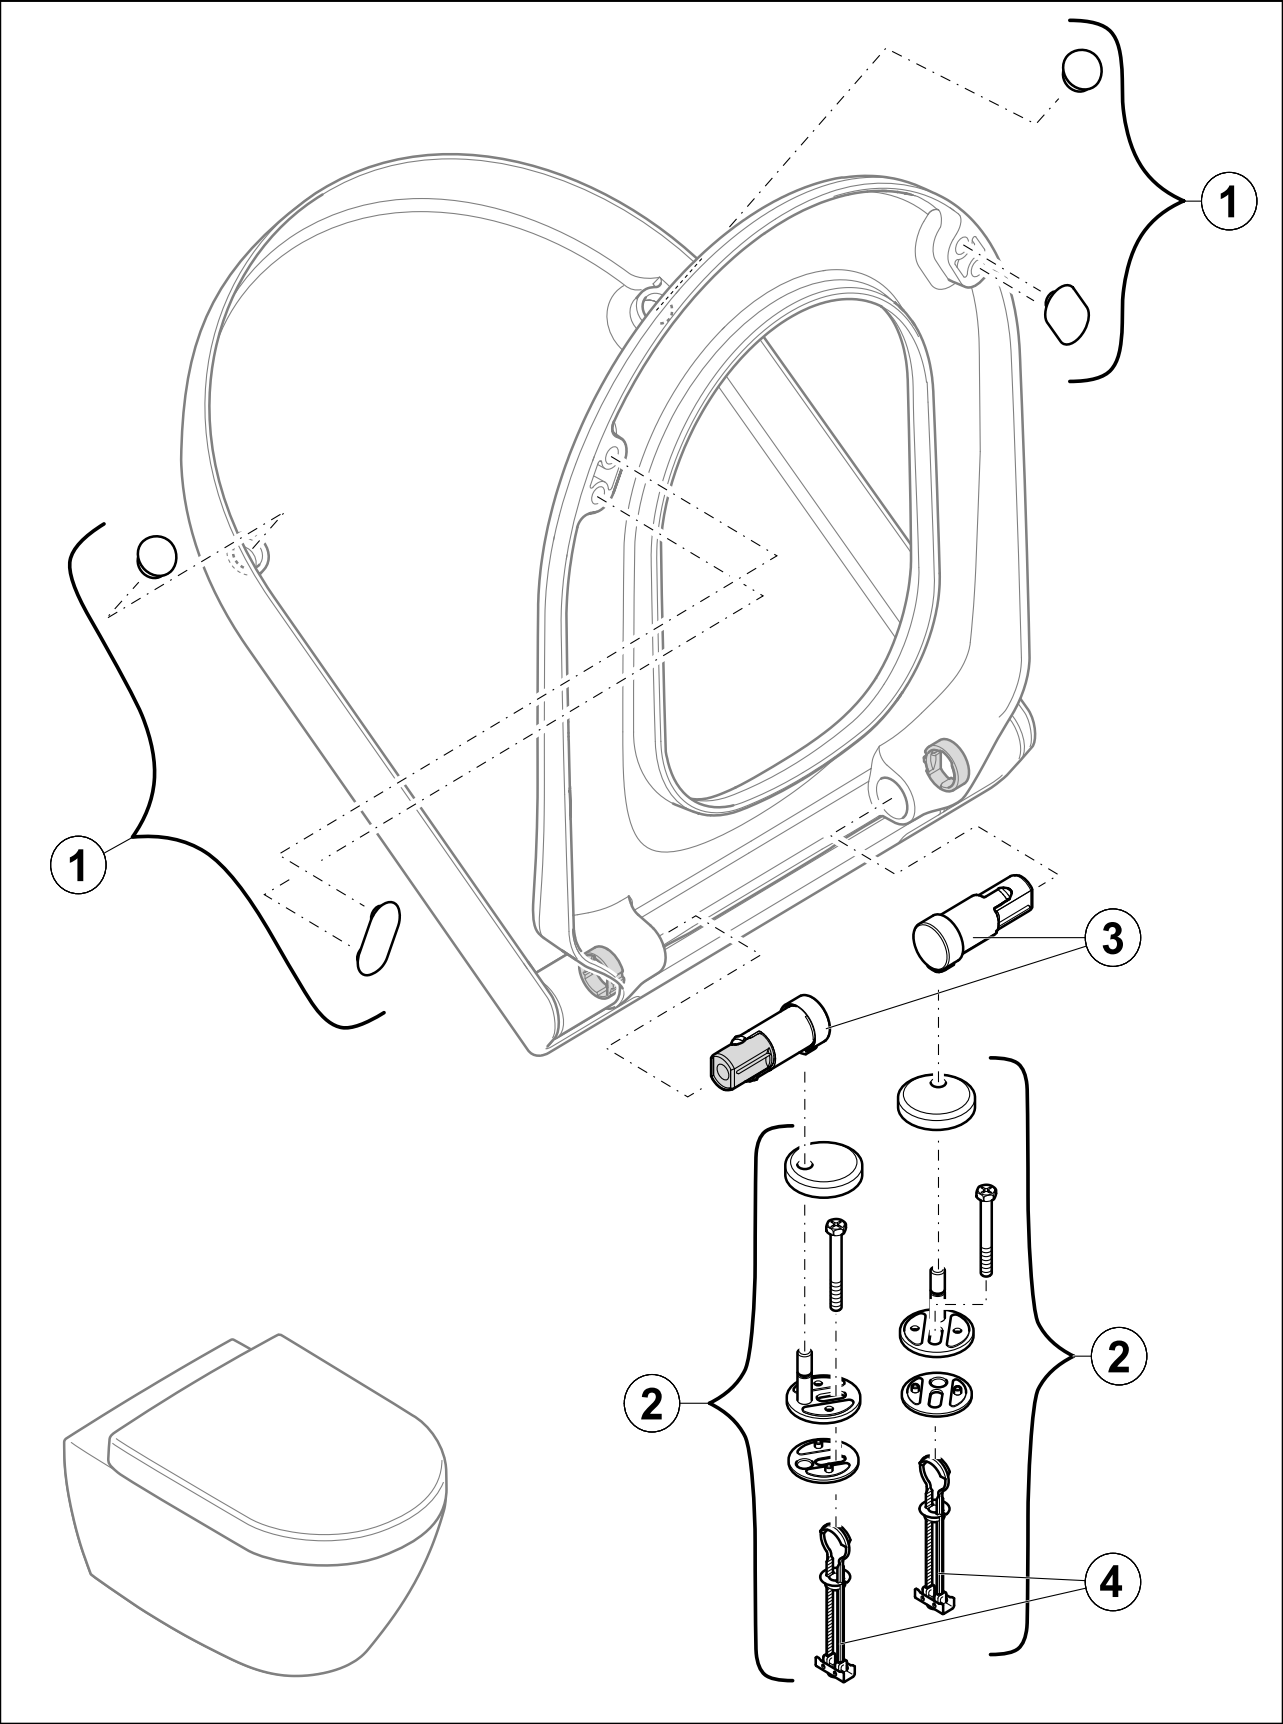

#### 1. POSITION

<b>Article number</b>	<b>8809S1R1</b>
Article title	Villeroy & Boch Hommage Toilet seat and cover, with automatic lowering mechanism (SoftClosing), with removable seat (QuickRelease), White Alpin
Product designation	Toilet seat and cover
Collection	Hommage
Scope of delivery	1 x toilet seat and cover
Length in mm	485
Width in mm	430
Height in mm	80
Weight in kg	2,64
Rimless	No
Innovative flushing technology (with TwistFlush)	No
Function	<ul style="list-style-type: none"> <li>• with automatic lowering mechanism (SoftClosing)</li> <li>• with removable seat (QuickRelease)</li> </ul>
Material	Wood
Surface	glossy
Colour name	White Alpin
EAN number	4047289857693

#### COLOUR DESIGNATION

White Alpin

EXPLOSION DRAWINGS

## BILL OF MATERIALS

No.	Article No.	Description	Quantity
1	92209700	Buffer set	1
2	92205561	Hinge set	1
3	92202300	SoftClosing set	1
3	92189600	Hinge fastening	1