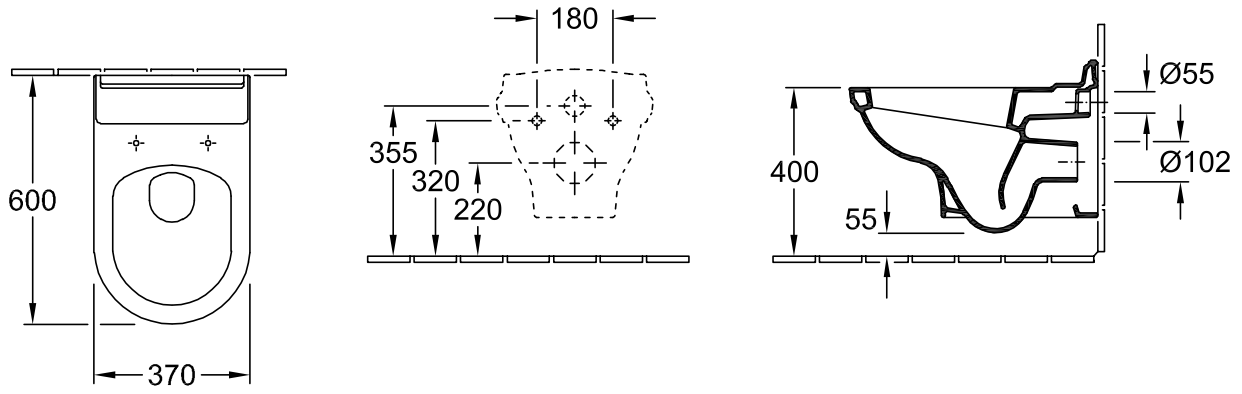

TOILET HOMMAGE

PRODUCT INFORMATION

1. POSITION

Article number	6661B0R1
Article title	Villeroy & Boch Hommage Washdown toilet, wall-mounted, White Alpin CeramicPlus
Product designation	Washdown toilet
Collection	Hommage
Assembly / Assembly type	wall-mounted
Scope of delivery	1 x washdown toilet , 1 x fastening set
Ordering information	Please order toilet seat separately.
Length in mm	600
Width in mm	370
Height in mm	410
Weight in kg	27,80
Suitable for	Concealed cistern
Rimless	No
Innovative flushing technology (with TwistFlush)	No
Flush type	Washdown toilet
Flush volume l	3 / 6 l
Outlet / outlet	horizontal outlet
Wall-mounted - floor-standing	wall-mounted
Lead	2
Material	Sanitary ceramics
Surface	glossy
Colour name	White Alpin CeramicPlus
EAN number	4022693874528

COLOUR

COLOUR DESIGNATION

White Alpin

TECHNICAL DRAWINGS

6661B0R1

EXPLOSION DRAWINGS

BILL OF MATERIALS

No.	Article No.	Description	Quantity
1	92182501	Fastening set	1
2	92181600	Dowel	1