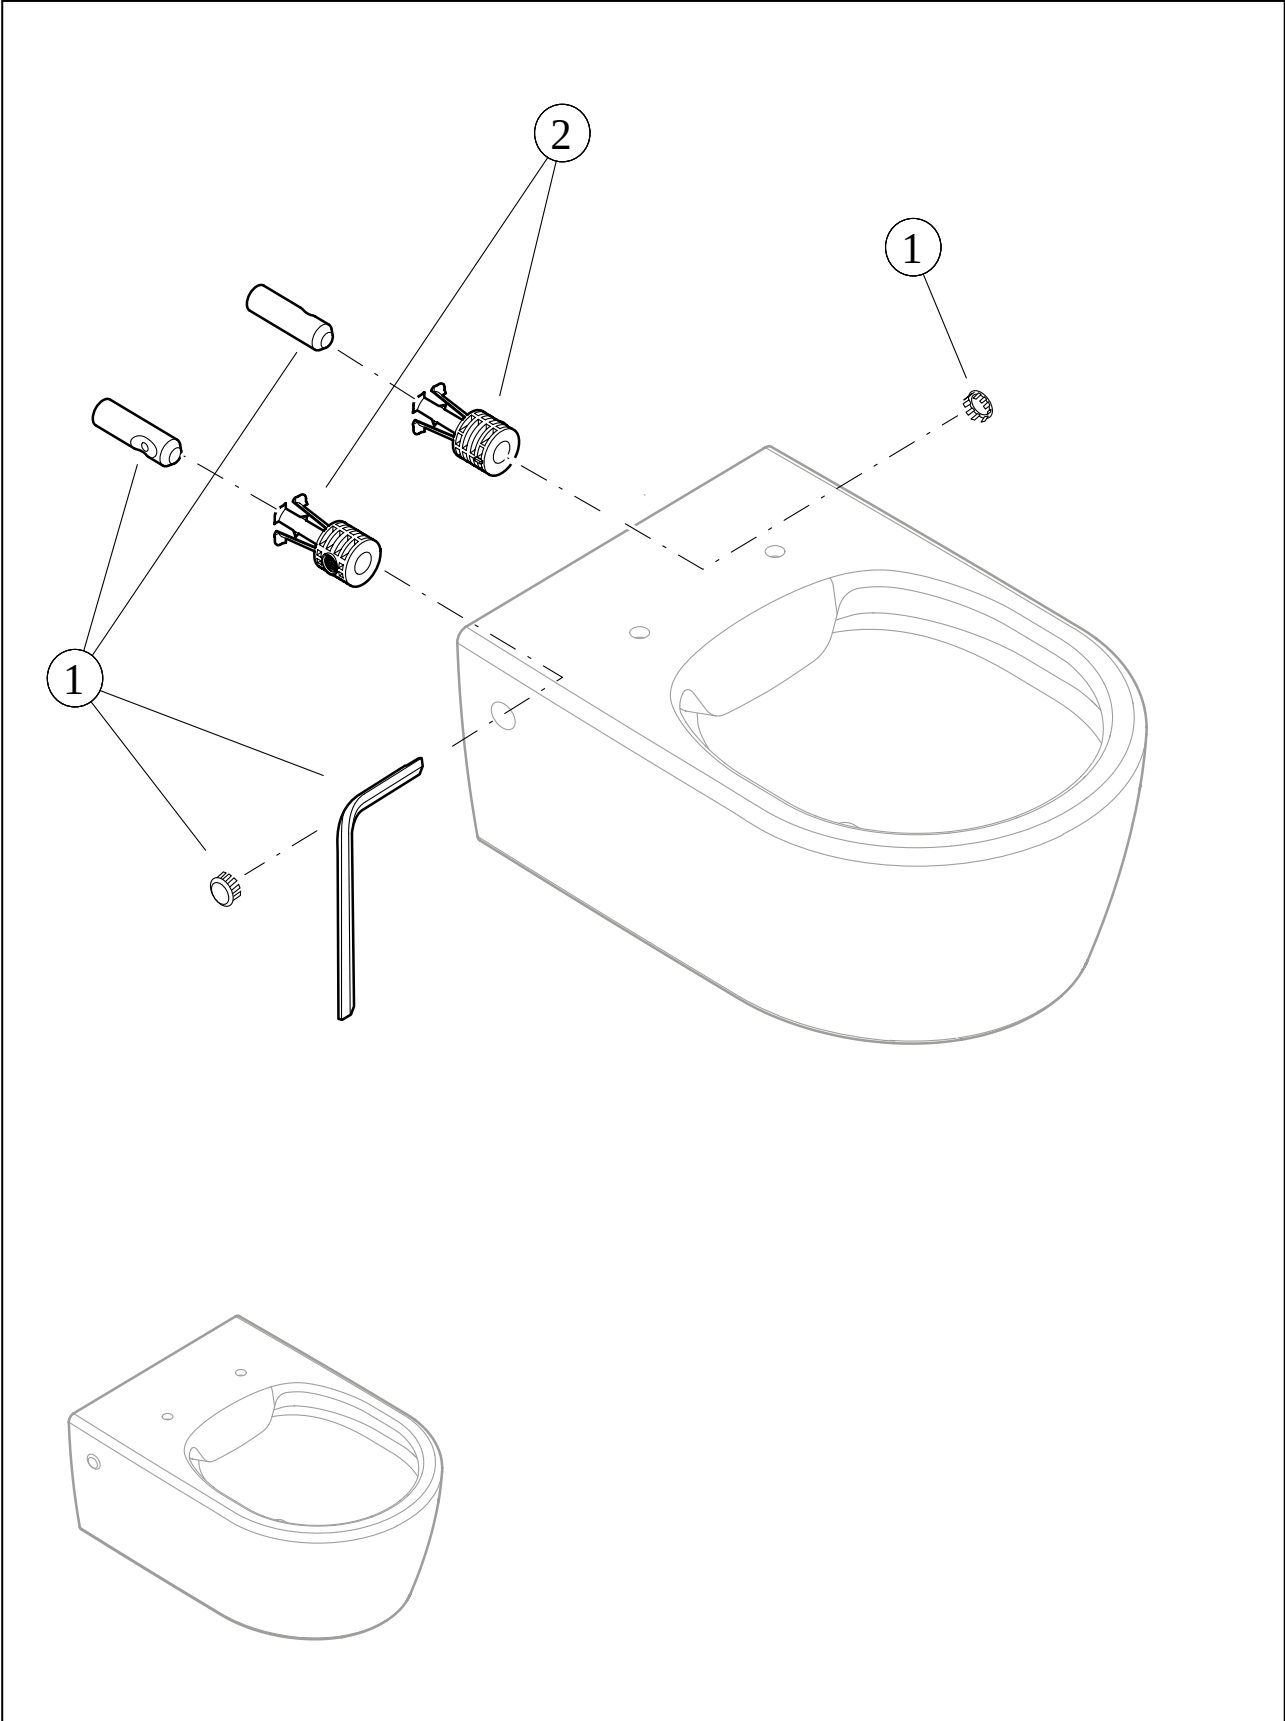

TOILET HOMMAGE

PRODUCT INFORMATION

1. POSITION

Article number	6661B0R1
Article title	Villeroy & Boch Hommage Washdown toilet, wall-mounted, White Alpin CeramicPlus
Product designation	Washdown toilet
Collection	Hommage
Assembly / Assembly type	wall-mounted
Scope of delivery	1 x washdown toilet , 1 x fastening set
Ordering information	Please order toilet seat separately.
Length in mm	600
Width in mm	370
Height in mm	410
Weight in kg	27,80
Suitable for	Concealed cistern
Rimless	No
Innovative flushing technology (with TwistFlush)	No
Flush type	Washdown toilet
Flush volume l	3 / 6 l
Outlet / outlet	horizontal outlet
Wall-mounted - floor-standing	wall-mounted
Lead	2
Material	Sanitary ceramics
Surface	glossy
Colour name	White Alpin CeramicPlus
EAN number	4022693874528

COLOUR

COLOUR DESIGNATION

White Alpin

TECHNICAL DRAWINGS

6661B0R1

EXPLOSION DRAWINGS

BILL OF MATERIALS

No.	Article No.	Description	Quantity
1	92182501	Fastening set	1
2	92181600	Dowel	1