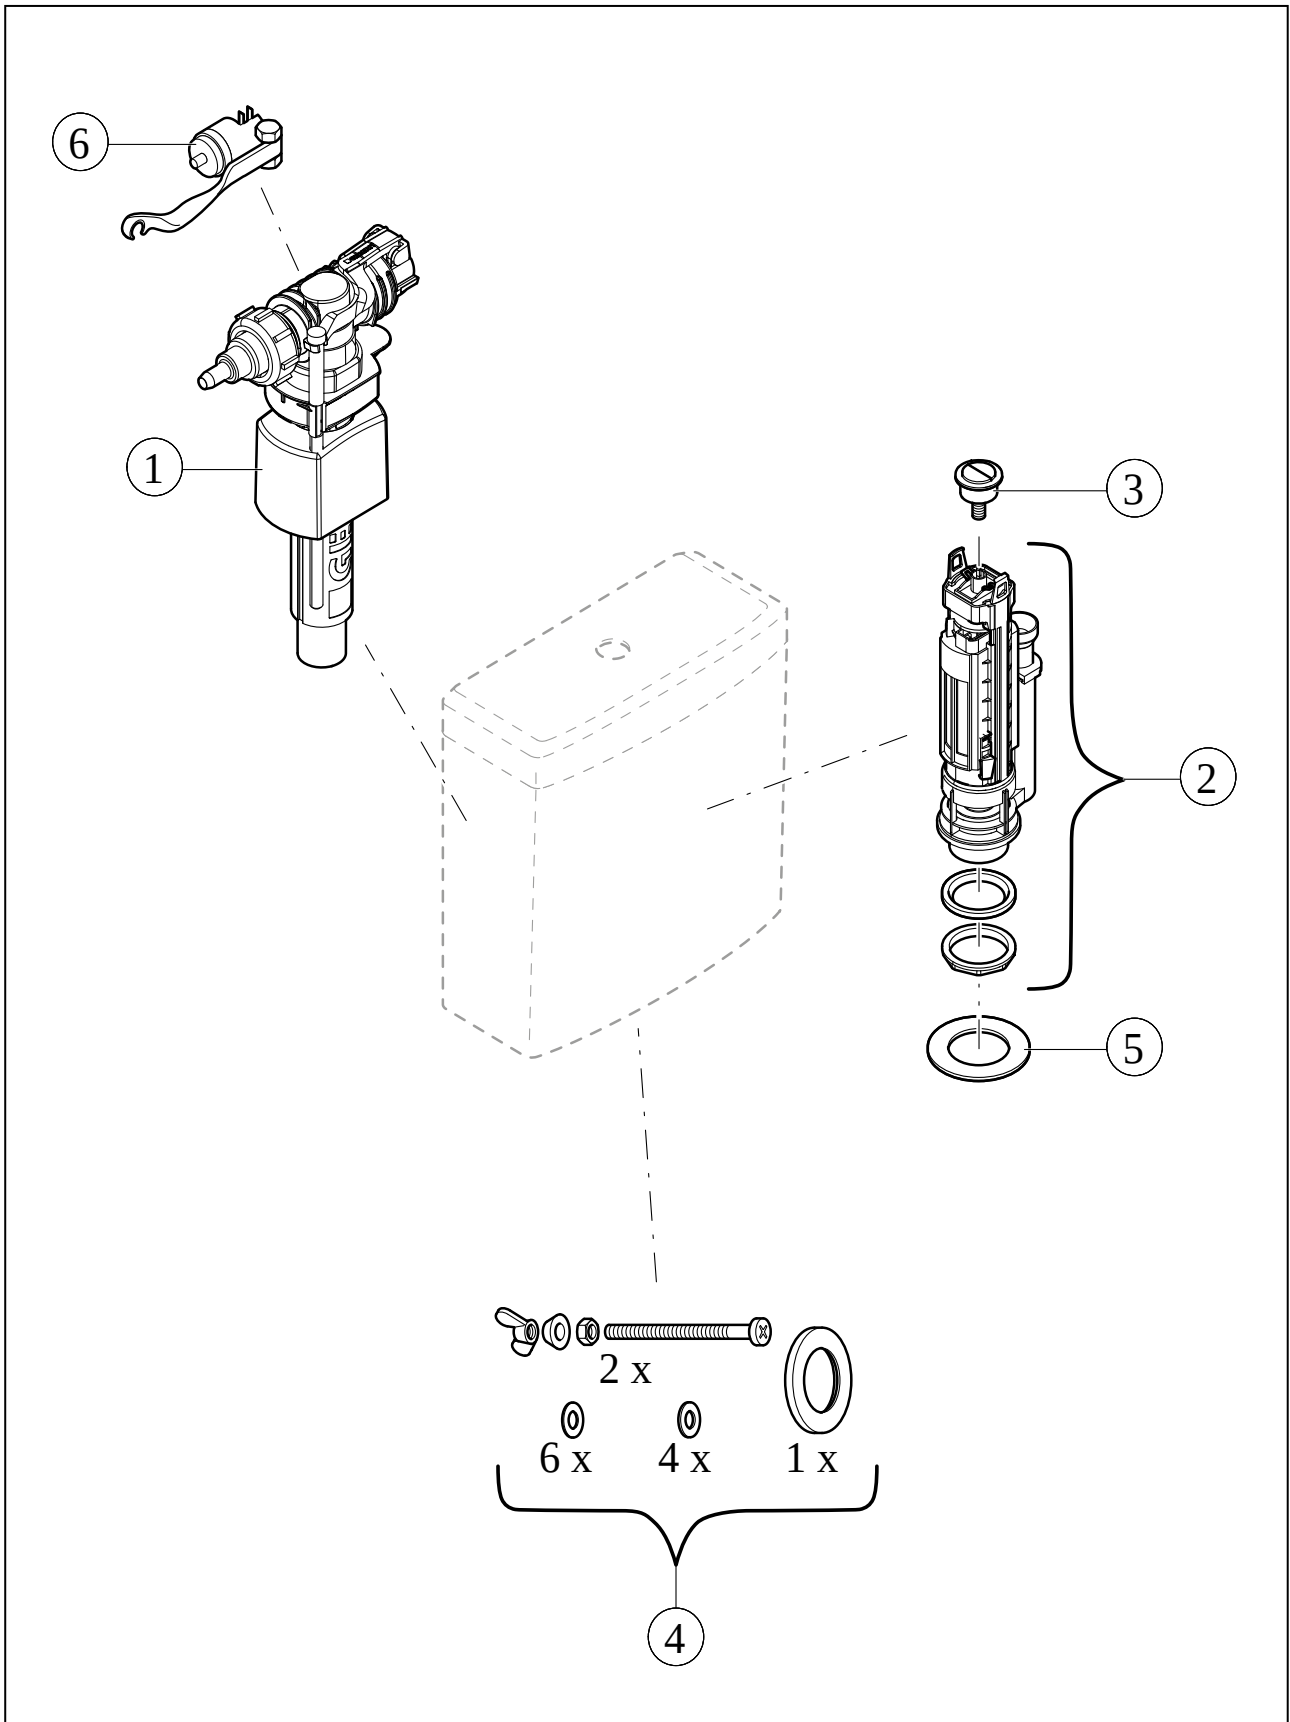

#### 1. POSITION

<b>Article number</b>	<b>57071101</b>
Article title	Villeroy & Boch Venticello Cistern, water inlet from the sides or rear, White Alpin
Product designation	Cistern
Collection	Venticello
Scope of delivery	1 x cistern
Length in mm	165
Width in mm	383
Height in mm	389
Weight in kg	16,10
Inlet	water inlet from the sides or rear
Material	Sanitary ceramics
Colour name	White Alpin
Other material	Push button: ABS Flushing mechanism: Plastic
Other surfaces	Push button: chrome, glossy, Flushing mechanism: glossy
EAN number	4051202317676

#### COLOUR DESIGNATION

White Alpin

TECHNICAL DRAWINGS

57071101

EXPLOSION DRAWINGS

## BILL OF MATERIALS

No.	Article No.	Description	Quantity
0	92071100	Stop valve with rosette	1
0	92020001	Plugs and cover caps	1
0	92071200	Copper pipe	1