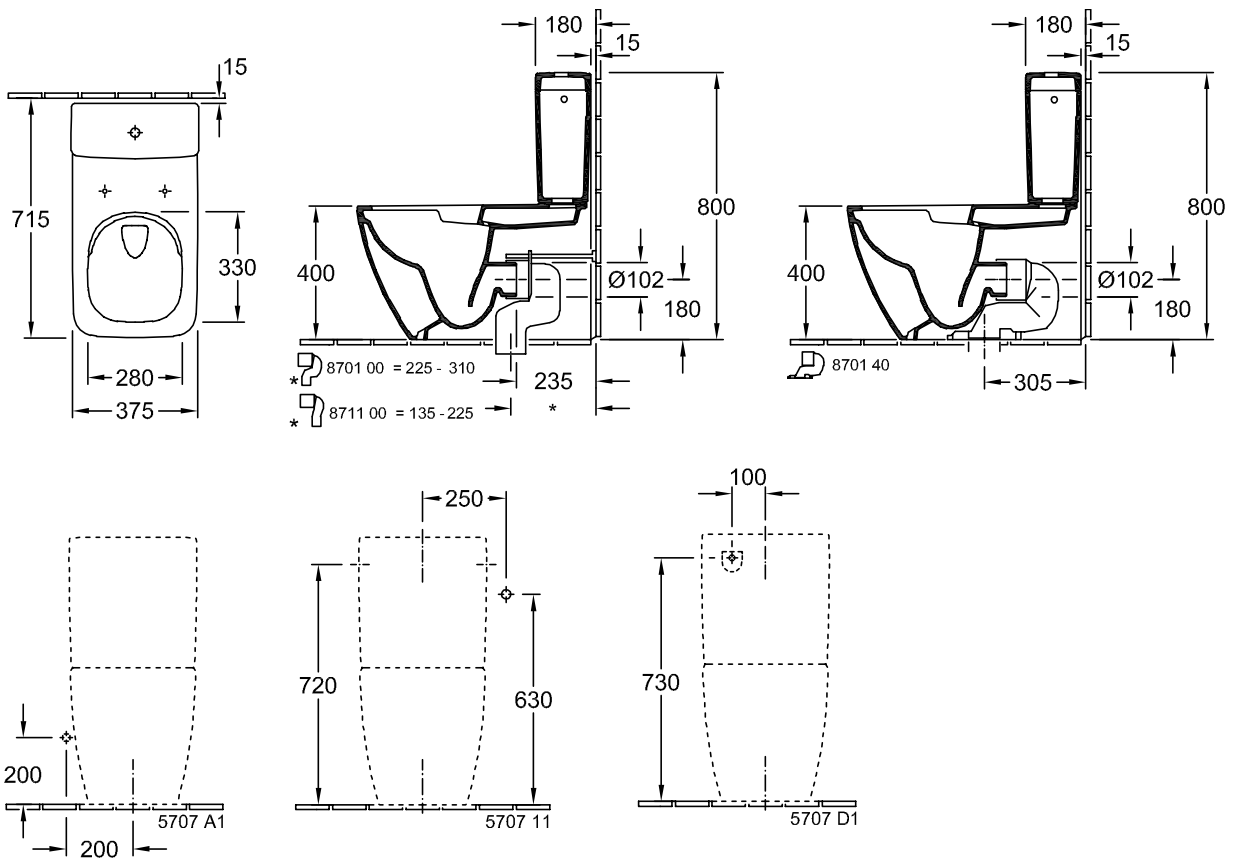

#### 1. POSITION

<b>Article number</b>	<b>57071101</b>
Article title	Villeroy & Boch Venticello Cistern, water inlet from the sides or rear, White Alpin
Product designation	Cistern
Collection	Venticello
Scope of delivery	1 x cistern
Length in mm	165
Width in mm	383
Height in mm	389
Weight in kg	16,10
Inlet	water inlet from the sides or rear
Material	Sanitary ceramics
Colour name	White Alpin
Other material	Push button: ABS Flushing mechanism: Plastic
Other surfaces	Push button: chrome, glossy, Flushing mechanism: glossy
EAN number	4051202317676

#### COLOUR DESIGNATION

White Alpin

TECHNICAL DRAWINGS

57071101

EXPLOSION DRAWINGS