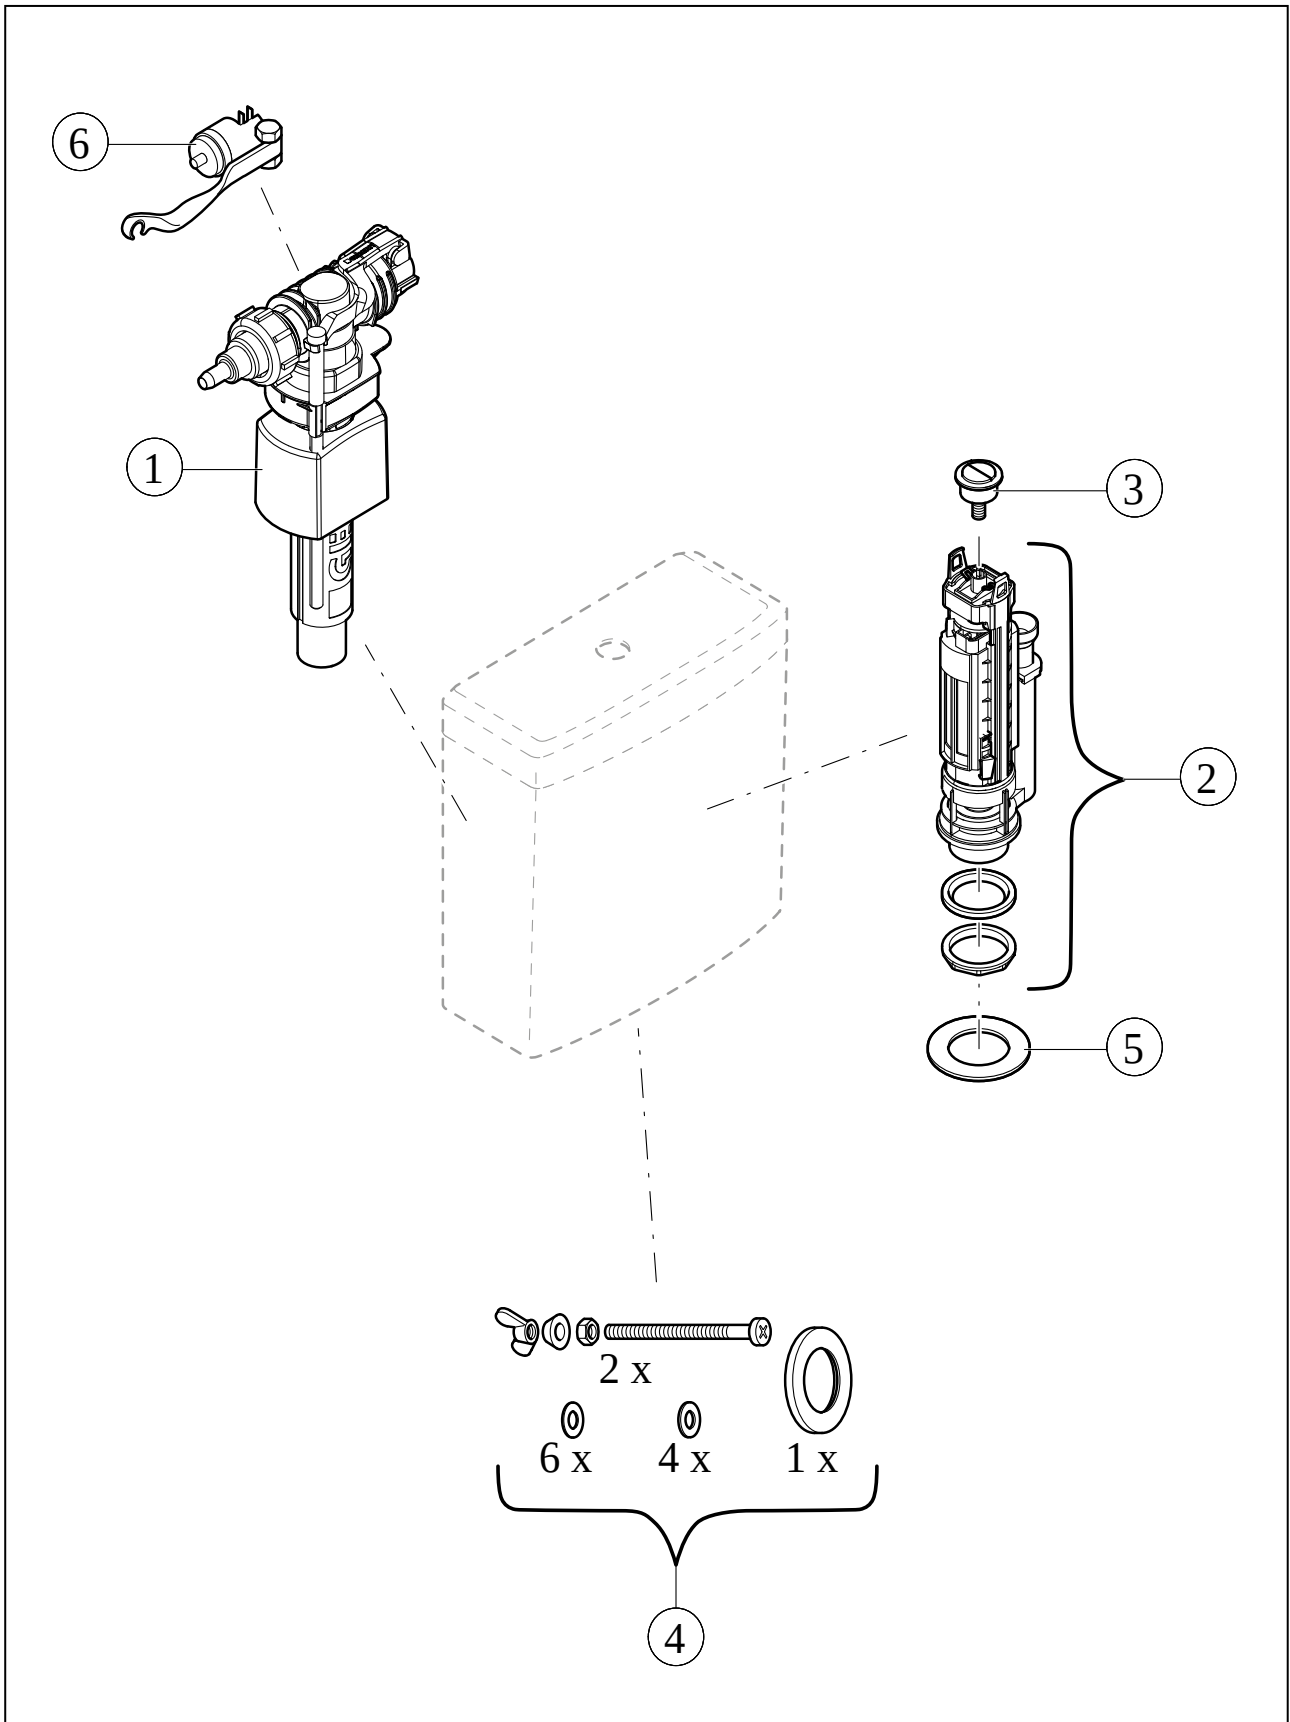

#### 1. POSITION

<b>Article number</b>	<b>57061101</b>
Article title	Villeroy & Boch Subway 2.0 Cistern, water inlet from the sides or rear, White Alpin
Product designation	Cistern
Collection	Subway 2.0
Scope of delivery	1 x cistern
Length in mm	165
Width in mm	383
Height in mm	389
Weight in kg	16,10
Inlet	water inlet from the sides or rear
Material	Sanitary ceramics
Colour name	White Alpin
Other material	Push button: ABS Flushing mechanism: Plastic
Other surfaces	Push button: chrome, glossy, Flushing mechanism: glossy
EAN number	4051202320393

#### COLOUR DESIGNATION

White Alpin

TECHNICAL DRAWINGS

57061101

EXPLOSION DRAWINGS

## BILL OF MATERIALS

No.	Article No.	Description	Quantity
0	92071100	Stop valve with rosette	1
0	92020001	Plugs and cover caps	1
0	92071200	Copper pipe	1