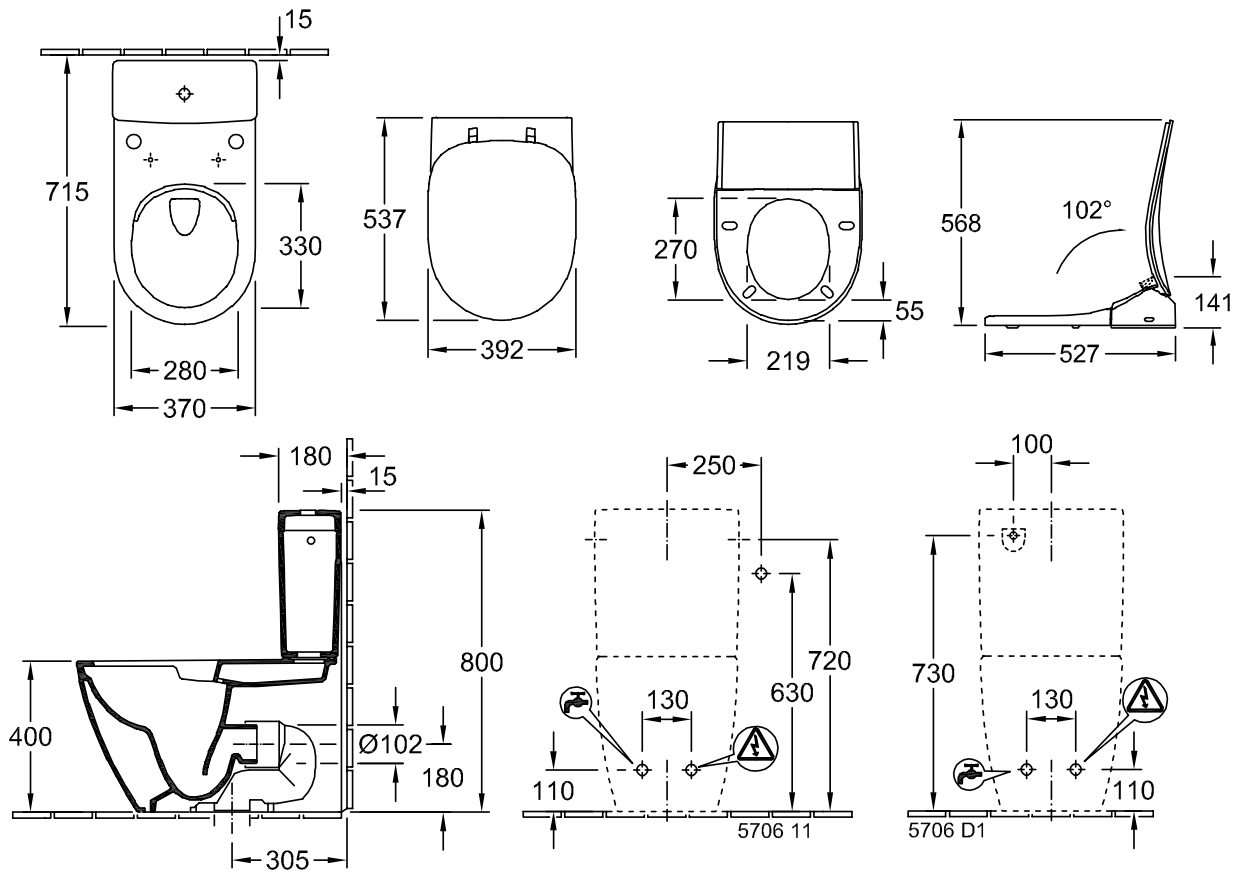

#### 1. POSITION

<b>Article number</b>	<b>57061101</b>
Article title	Villeroy & Boch Subway 2.0 Cistern, water inlet from the sides or rear, White Alpin
Product designation	Cistern
Collection	Subway 2.0
Scope of delivery	1 x cistern
Length in mm	165
Width in mm	383
Height in mm	389
Weight in kg	16,10
Inlet	water inlet from the sides or rear
Material	Sanitary ceramics
Colour name	White Alpin
Other material	Push button: ABS Flushing mechanism: Plastic
Other surfaces	Push button: chrome, glossy, Flushing mechanism: glossy
EAN number	4051202320393

#### COLOUR DESIGNATION

White Alpin

TECHNICAL DRAWINGS

57061101

EXPLOSION DRAWINGS