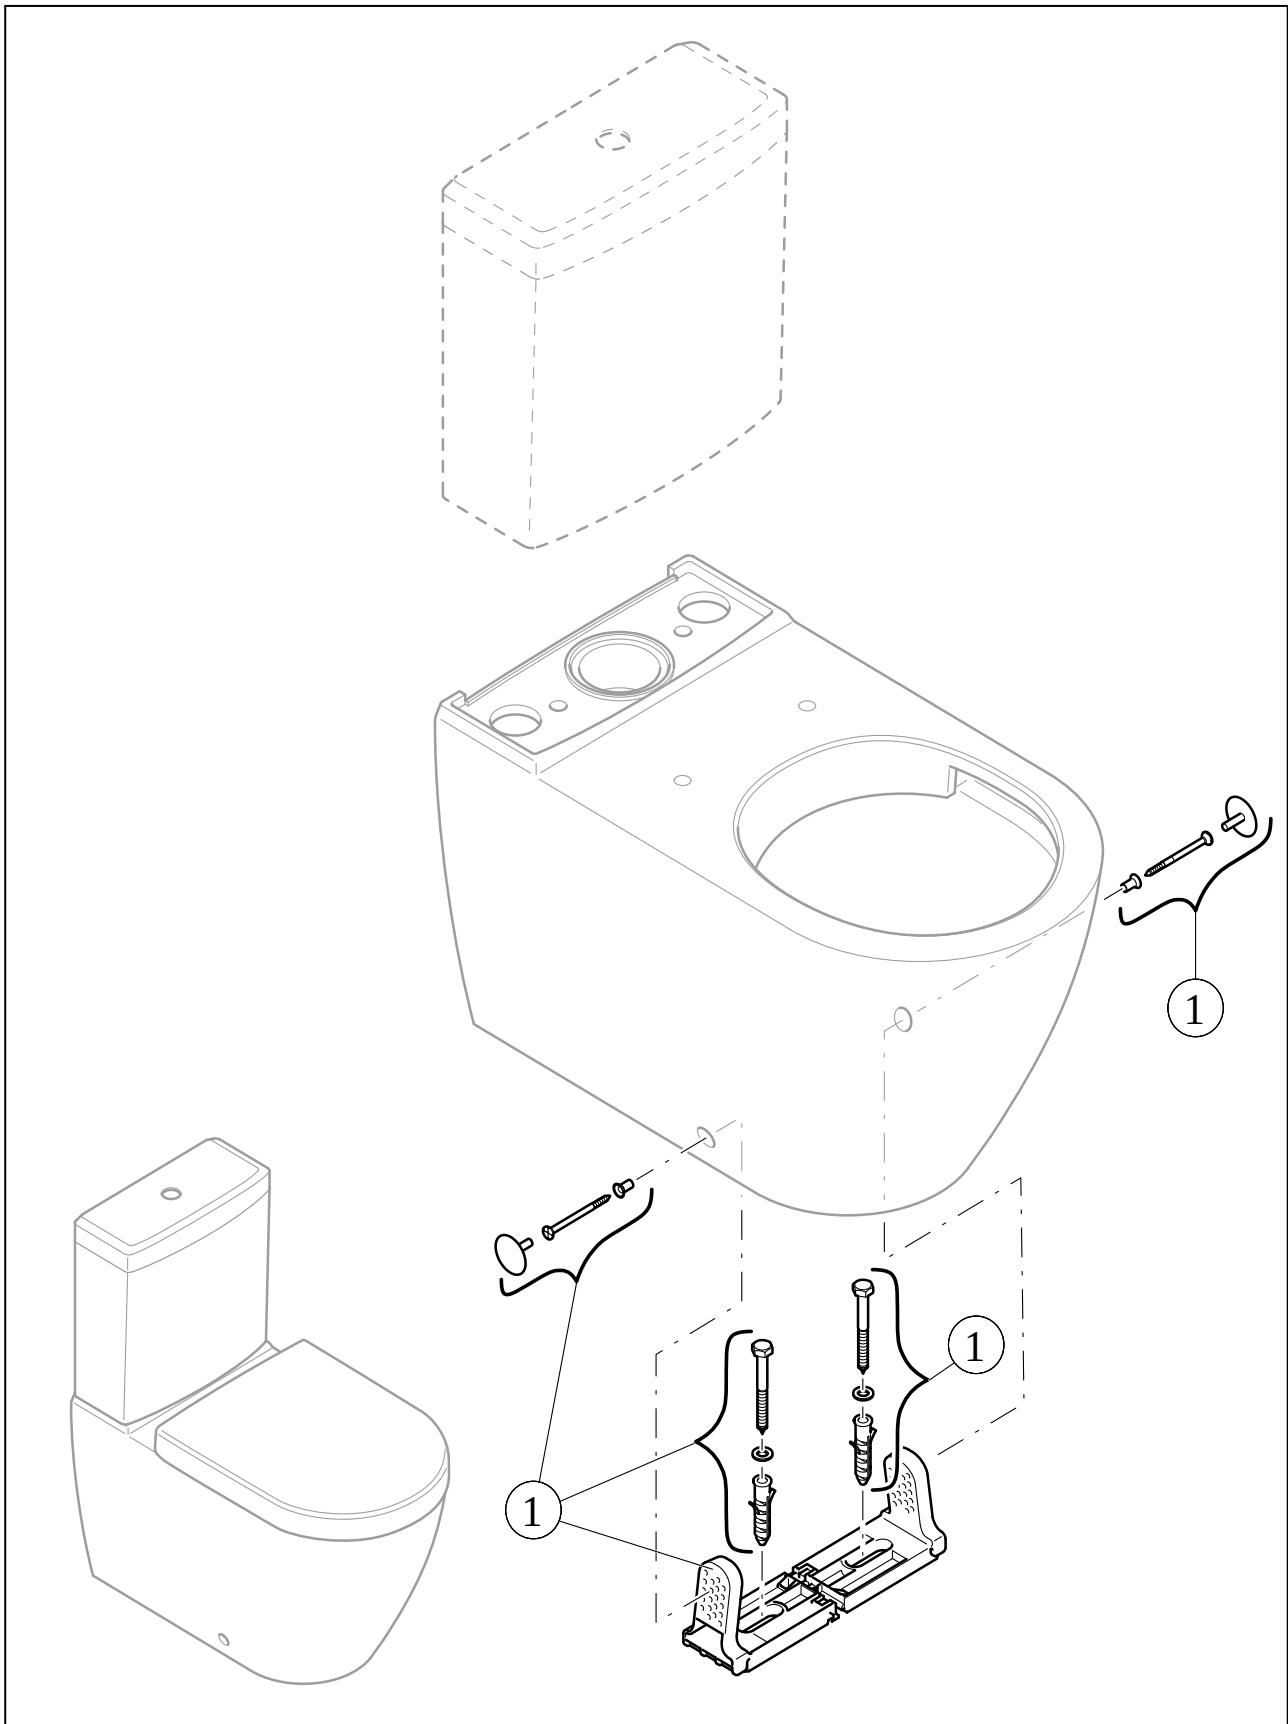

#### 1. POSITION

<b>Article number</b>	<b>5689R001</b>
Article title	Villeroy & Boch O.novo Washdown toilet for close-coupled WC-suite, rimless Compact, floor-standing, with DirectFlush, White Alpin
Product designation	Washdown toilet for close-coupled WC-suite, rimless Compact
Collection	O.novo
Assembly / Assembly type	floor-standing
Scope of delivery	1 x washdown toilet, rimless , 1 x fastening set
Ordering information	Please order toilet seat separately. Please order cistern separately.
Length in mm	605
Width in mm	360
Height in mm	400
Weight in kg	21,00
Suitable for	Mounted cistern
Rimless	Yes
Innovative flushing technology (with TwistFlush)	No
Flush type	Washdown toilet
Flush volume l	3 / 4,5 l
Outlet / outlet	horizontal outlet
Wall-mounted - floor-standing	floor-standing
Leed	3
Material	Sanitary ceramics
Surface	glossy
Colour name	White Alpin
EAN number	4051202487249

#### COLOUR DESIGNATION

White Alpin

TECHNICAL DRAWINGS

5689R001

EXPLOSION DRAWINGS

BILL OF MATERIALS

No.	Article No.	Description	Quantity
0	92223601	Fastening set	1