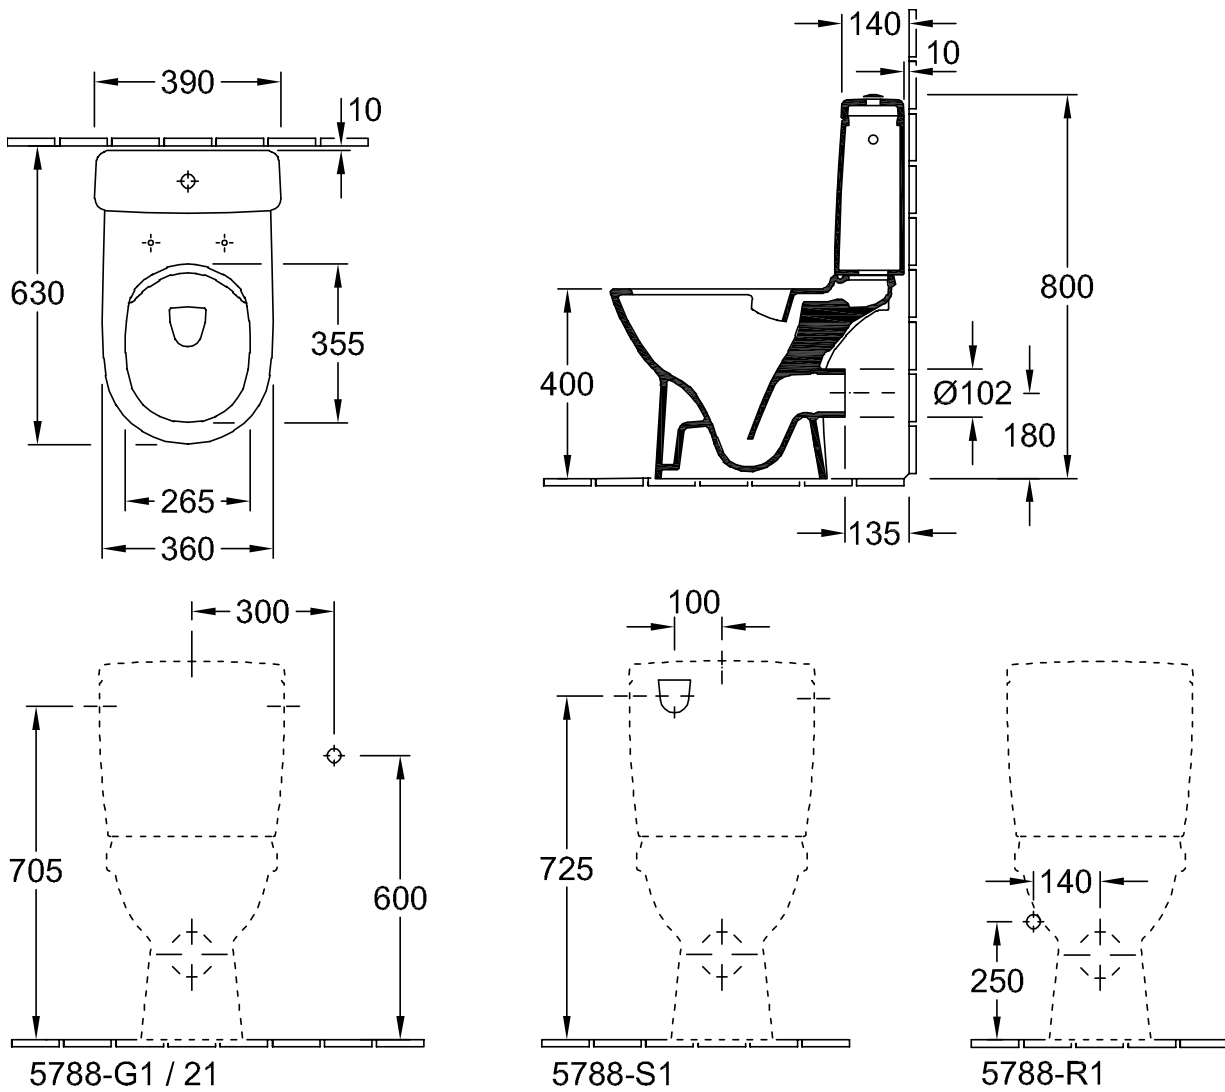

#### 1. POSITION

<b>Article number</b>	<b>5689R001</b>
Article title	Villeroy & Boch O.novo Washdown toilet for close-coupled WC-suite, rimless Compact, floor-standing, with DirectFlush, White Alpin
Product designation	Washdown toilet for close-coupled WC-suite, rimless Compact
Collection	O.novo
Assembly / Assembly type	floor-standing
Scope of delivery	1 x washdown toilet, rimless , 1 x fastening set
Ordering information	Please order toilet seat separately. Please order cistern separately.
Length in mm	605
Width in mm	360
Height in mm	400
Weight in kg	21,00
Suitable for	Mounted cistern
Rimless	Yes
Innovative flushing technology (with TwistFlush)	No
Flush type	Washdown toilet
Flush volume l	3 / 4,5 l
Outlet / outlet	horizontal outlet
Wall-mounted - floor-standing	floor-standing
Leed	3
Material	Sanitary ceramics
Surface	glossy
Colour name	White Alpin
EAN number	4051202487249

### COLOUR

#### COLOUR DESIGNATION

White Alpin

TECHNICAL DRAWINGS

5689R001

EXPLOSION DRAWINGS

BILL OF MATERIALS

No.	Article No.	Description	Quantity
0	92223601	Fastening set	1