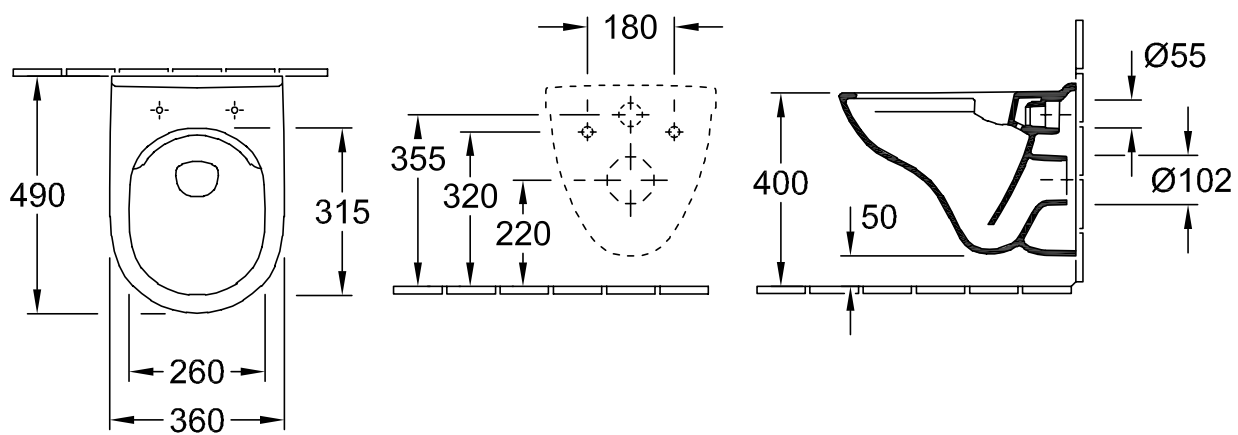

#### 1. POSITION

<b>Article number</b>	<b>5688HR01</b>
Article title	Villeroy & Boch O.novo Combi-Pack, wall-mounted, with DirectFlush, White Alpin
Product designation	Combi-Pack
Collection	O.novo
Assembly / Assembly type	wall-mounted
Assembly instructions	not suitable for installation with flush valves
Scope of delivery	1 x washdown toilet , 1 x toilet seat and cover
Length in mm	490
Width in mm	360
Height in mm	350
Weight in kg	16,30
Suitable for	Concealed cistern
Rimless	Yes
Innovative flushing technology (with TwistFlush)	No
Flush type	Washdown toilet
Flush volume l	3 / 4,5 l
Outlet / outlet	horizontal outlet
Wall-mounted - floor-standing	wall-mounted
Function	<ul style="list-style-type: none"> <li>• with automatic lowering mechanism (SoftClosing)</li> <li>• with removable seat (QuickRelease)</li> </ul>
Lead	4
Material	Sanitary ceramics
Colour name	White Alpin
Other material	Toilet seat and cover: Duroplast
Other surfaces	Toilet seat and cover: glossy
EAN number	4051202555788

COLOUR

COLOUR DESIGNATION

White Alpin

TECHNICAL DRAWINGS

5688HR01

EXPLOSION DRAWINGS

**BILL OF MATERIALS**

<b>No.</b>	<b>Article No.</b>	<b>Description</b>	<b>Quantity</b>
1	5688R001	Washdown toilet Compact, rimless	1
2	9M38S101	Toilet seat and cover	1