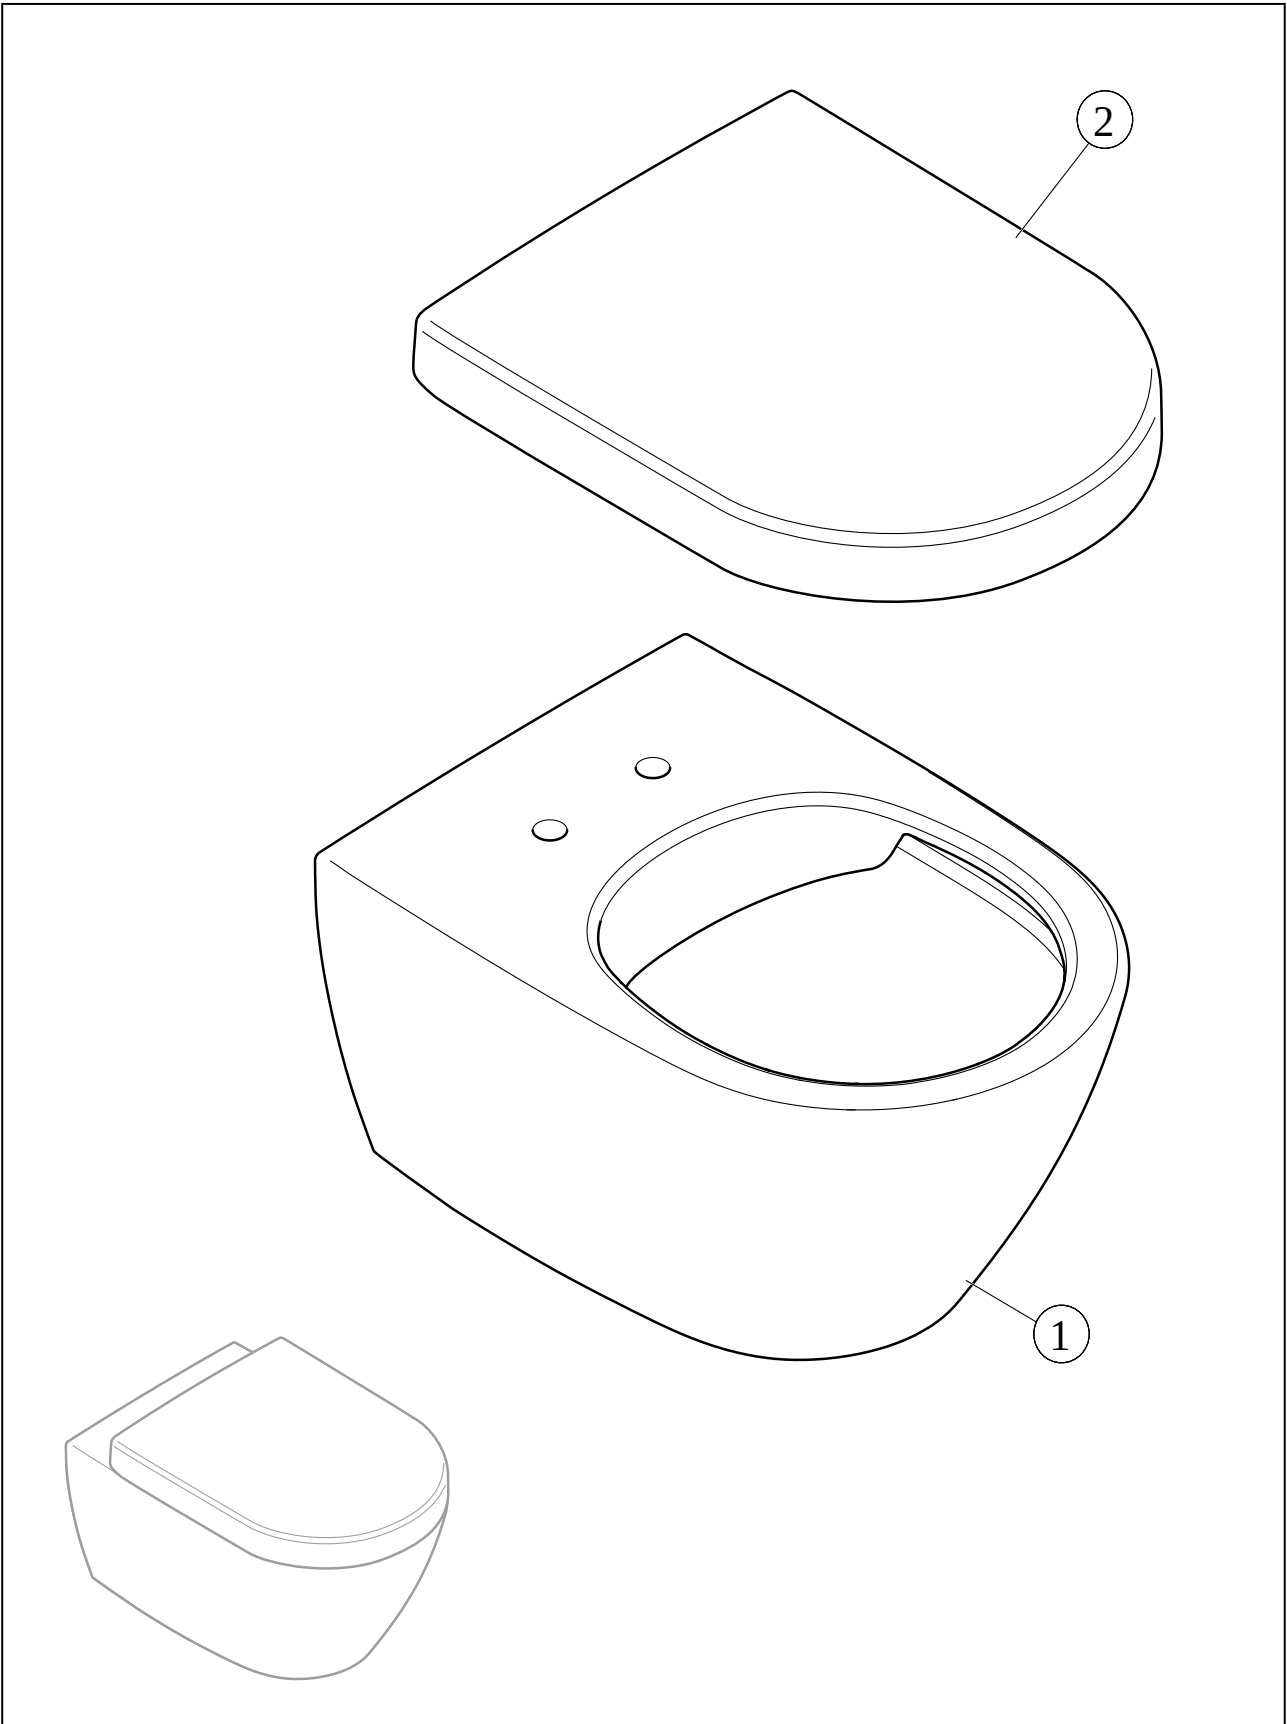

#### 1. POSITION

<b>Article number</b>	<b>5688HR01</b>
Article title	Villeroy & Boch O.novo Combi-Pack, wall-mounted, with DirectFlush, White Alpin
Product designation	Combi-Pack
Collection	O.novo
Assembly / Assembly type	wall-mounted
Assembly instructions	not suitable for installation with flush valves
Scope of delivery	1 x washdown toilet , 1 x toilet seat and cover
Length in mm	490
Width in mm	360
Height in mm	350
Weight in kg	16,30
Suitable for	Concealed cistern
Rimless	Yes
Innovative flushing technology (with TwistFlush)	No
Flush type	Washdown toilet
Flush volume l	3 / 4,5 l
Outlet / outlet	horizontal outlet
Wall-mounted - floor-standing	wall-mounted
Function	<ul style="list-style-type: none"> <li>• with automatic lowering mechanism (SoftClosing)</li> <li>• with removable seat (QuickRelease)</li> </ul>
Lead	4
Material	Sanitary ceramics
Colour name	White Alpin
Other material	Toilet seat and cover: Duroplast
Other surfaces	Toilet seat and cover: glossy
EAN number	4051202555788

COLOUR

COLOUR DESIGNATION

White Alpin

TECHNICAL DRAWINGS

5688HR01

EXPLOSION DRAWINGS

**BILL OF MATERIALS**

<b>No.</b>	<b>Article No.</b>	<b>Description</b>	<b>Quantity</b>
1	5688R001	Washdown toilet Compact, rimless	1
2	9M38S101	Toilet seat and cover	1