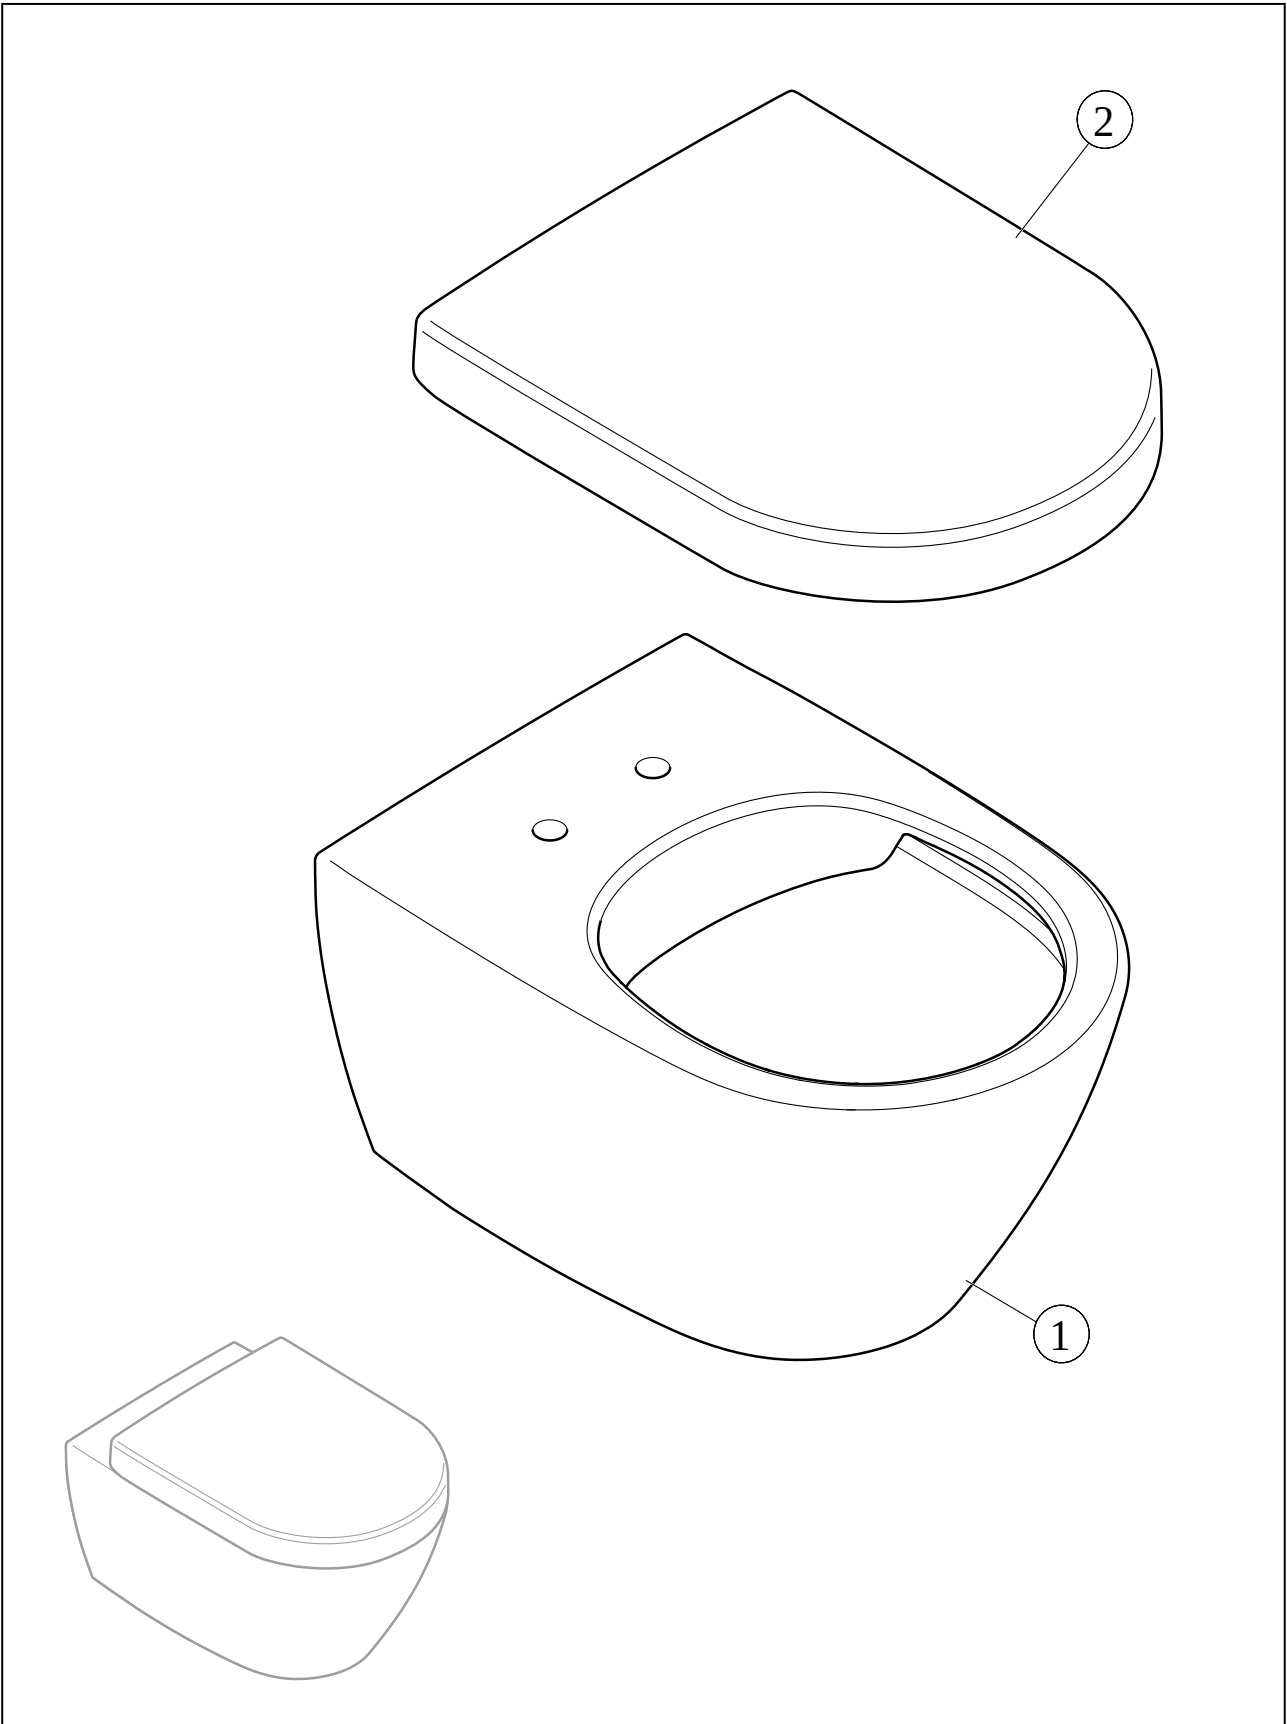

TOILET ARCHITECTURA

PRODUCT INFORMATION

1. POSITION

Article number	5685HR01
Article title	Villeroy & Boch Architectura Combi-Pack, wall-mounted, with DirectFlush, White Alpin
Product designation	Combi-Pack
Collection	Architectura
Assembly / Assembly type	wall-mounted
Assembly instructions	not suitable for installation with flush valves
Scope of delivery	1 x washdown toilet, rimless , 1 x toilet seat and cover
Length in mm	530
Width in mm	370
Height in mm	316
Weight in kg	22,50
Suitable for	Concealed cistern
Rimless	Yes
Innovative flushing technology (with TwistFlush)	No
Flush type	Washdown toilet
Flush volume l	3 / 4,5 l
Outlet / outlet	horizontal outlet
Wall-mounted - floor-standing	wall-mounted
Function	<ul style="list-style-type: none"> • with automatic lowering mechanism (SoftClosing) • with removable seat (QuickRelease)
Lead	4
Material	Sanitary ceramics
Colour name	White Alpin
Other material	Toilet seat and cover: Duroplast
Other surfaces	Toilet seat and cover: glossy
EAN number	4051202373528

COLOUR

COLOUR DESIGNATION

White Alpin

TECHNICAL DRAWINGS

5685HR01

EXPLOSION DRAWINGS

BILL OF MATERIALS

No.	Article No.	Description	Quantity
1	5685R001	Washdown toilet, rimless	1
2	9M58S101	Toilet seat and cover	1