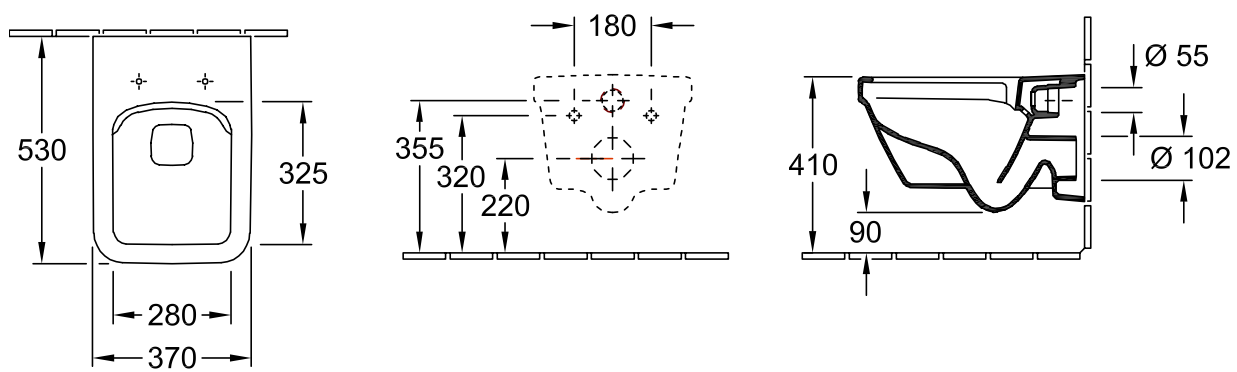

TOILET ARCHITECTURA

PRODUCT INFORMATION

1. POSITION

Article number	5685HR01
Article title	Villeroy & Boch Architectura Combi-Pack, wall-mounted, with DirectFlush, White Alpin
Product designation	Combi-Pack
Collection	Architectura
Assembly / Assembly type	wall-mounted
Assembly instructions	not suitable for installation with flush valves
Scope of delivery	1 x washdown toilet, rimless , 1 x toilet seat and cover
Length in mm	530
Width in mm	370
Height in mm	316
Weight in kg	22,50
Suitable for	Concealed cistern
Rimless	Yes
Innovative flushing technology (with TwistFlush)	No
Flush type	Washdown toilet
Flush volume l	3 / 4,5 l
Outlet / outlet	horizontal outlet
Wall-mounted - floor-standing	wall-mounted
Function	<ul style="list-style-type: none"> • with automatic lowering mechanism (SoftClosing) • with removable seat (QuickRelease)
Lead	4
Material	Sanitary ceramics
Colour name	White Alpin
Other material	Toilet seat and cover: Duroplast
Other surfaces	Toilet seat and cover: glossy
EAN number	4051202373528

COLOUR

COLOUR DESIGNATION

White Alpin

TECHNICAL DRAWINGS

5685HR01

EXPLOSION DRAWINGS

BILL OF MATERIALS

No.	Article No.	Description	Quantity
1	5685R001	Washdown toilet, rimless	1
2	9M58S101	Toilet seat and cover	1