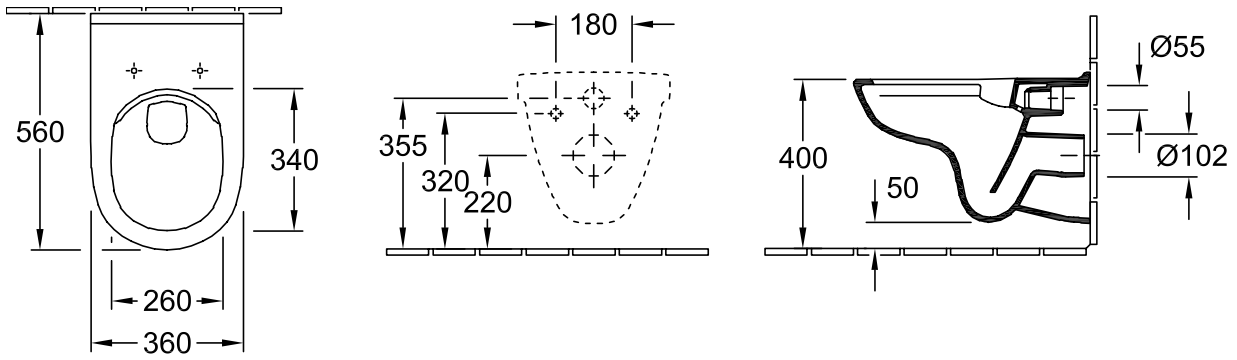

TOILET O.NOVO

PRODUCT INFORMATION

1 . POSITION

Article number	5660HR01
Article title	Villeroy & Boch O.novo Combi-Pack, wall-mounted, with DirectFlush, White Alpin
Product designation	Combi-Pack
Collection	O.novo
Assembly / Assembly type	wall-mounted
Assembly instructions	not suitable for installation with flush valves
Scope of delivery	1 x washdown toilet, rimless , 1 x toilet seat and cover
Length in mm	560
Width in mm	360
Height in mm	350
Weight in kg	19,10
Suitable for	Concealed cistern
Rimless	Yes
Innovative flushing technology (with TwistFlush)	No
Flush type	Washdown toilet
Flush volume l	3 / 4,5 l
Outlet / outlet	horizontal outlet
Wall-mounted - floor-standing	wall-mounted
Function	<ul style="list-style-type: none"> • with automatic lowering mechanism (SoftClosing) • with removable seat (QuickRelease)
Lead	4
Material	Sanitary ceramics
Colour name	White Alpin
Other material	Toilet seat and cover: Duroplast
Other surfaces	Toilet seat and cover: glossy
EAN number	4051202324285

COLOUR

COLOUR DESIGNATION

White Alpin

TECHNICAL DRAWINGS

5660HR01

EXPLOSION DRAWINGS

BILL OF MATERIALS

No.	Article No.	Description	Quantity
1	5660R001	Washdown toilet, rimless	1
2	9M38S101	Toilet seat and cover	1