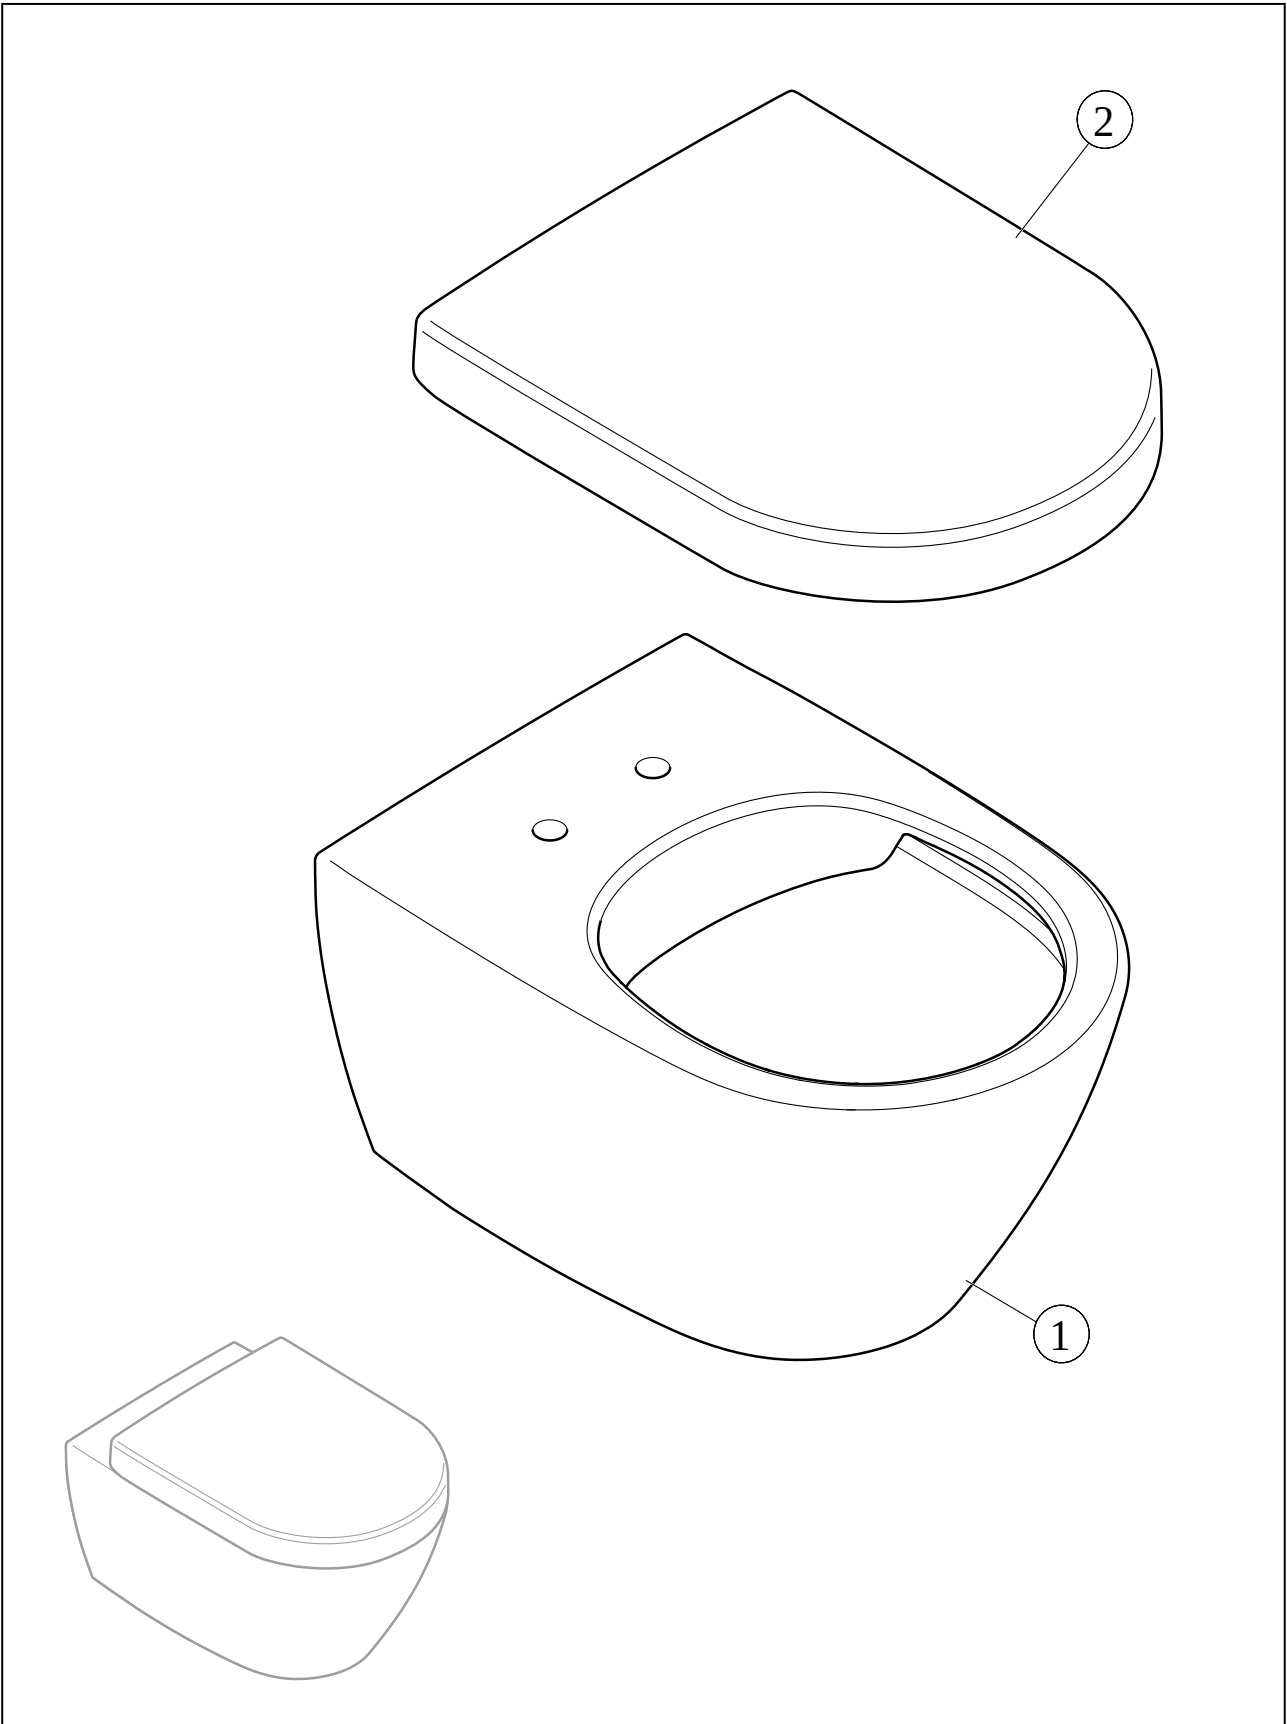

TOILET O.NOVO

PRODUCT INFORMATION

1 . POSITION

Article number	5660HR01
Article title	Villeroy & Boch O.novo Combi-Pack, wall-mounted, with DirectFlush, White Alpin
Product designation	Combi-Pack
Collection	O.novo
Assembly / Assembly type	wall-mounted
Assembly instructions	not suitable for installation with flush valves
Scope of delivery	1 x washdown toilet, rimless , 1 x toilet seat and cover
Length in mm	560
Width in mm	360
Height in mm	350
Weight in kg	19,10
Suitable for	Concealed cistern
Rimless	Yes
Innovative flushing technology (with TwistFlush)	No
Flush type	Washdown toilet
Flush volume l	3 / 4,5 l
Outlet / outlet	horizontal outlet
Wall-mounted - floor-standing	wall-mounted
Function	<ul style="list-style-type: none"> • with automatic lowering mechanism (SoftClosing) • with removable seat (QuickRelease)
Lead	4
Material	Sanitary ceramics
Colour name	White Alpin
Other material	Toilet seat and cover: Duroplast
Other surfaces	Toilet seat and cover: glossy
EAN number	4051202324285

COLOUR

COLOUR DESIGNATION

White Alpin

TECHNICAL DRAWINGS

5660HR01

EXPLOSION DRAWINGS

BILL OF MATERIALS

No.	Article No.	Description	Quantity
1	5660R001	Washdown toilet, rimless	1
2	9M38S101	Toilet seat and cover	1