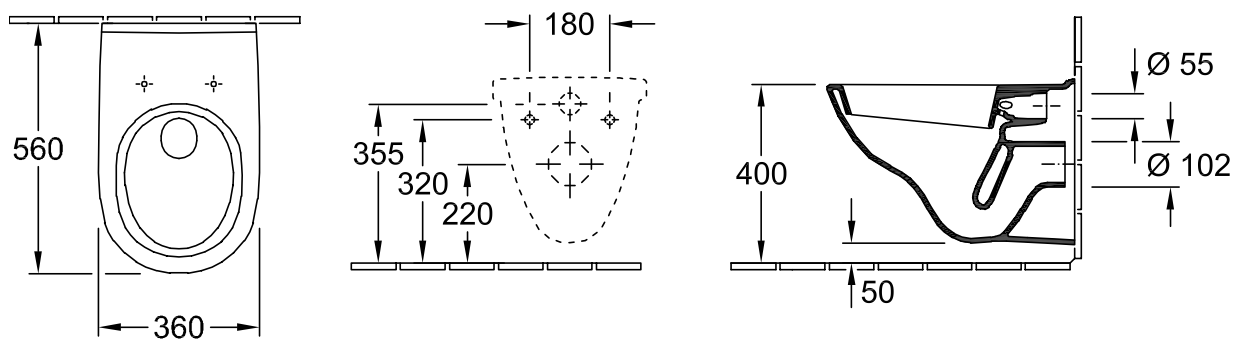

TOILET O.NOVO

PRODUCT INFORMATION

1. POSITION

Article number	5660H101
Article title	Villeroy & Boch O.novo Combi-Pack, wall-mounted, White Alpin
Product designation	Combi-Pack
Collection	O.novo
Assembly / Assembly type	wall-mounted
Scope of delivery	1 x washdown toilet , 1 x toilet seat and cover
Length in mm	560
Width in mm	360
Height in mm	350
Weight in kg	15,50
Suitable for	Concealed cistern
Rimless	No
Innovative flushing technology (with TwistFlush)	No
Flush type	Washdown toilet
Flush volume l	3 / 4,5 l
Outlet / outlet	horizontal outlet
Wall-mounted - floor-standing	wall-mounted
Function	<ul style="list-style-type: none"> • with automatic lowering mechanism (SoftClosing) • with removable seat (QuickRelease)
Lead	4
Material	Sanitary ceramics
Colour name	White Alpin
Other material	Toilet seat and cover: Duroplast
Other surfaces	Toilet seat and cover: glossy
EAN number	4051202081010

COLOUR

COLOUR DESIGNATION

White Alpin

TECHNICAL DRAWINGS

5660H101

EXPLOSION DRAWINGS

BILL OF MATERIALS

No.	Article No.	Description	Quantity
1	56601001	Washdown toilet	1
2	9M38S101	Toilet seat and cover	1