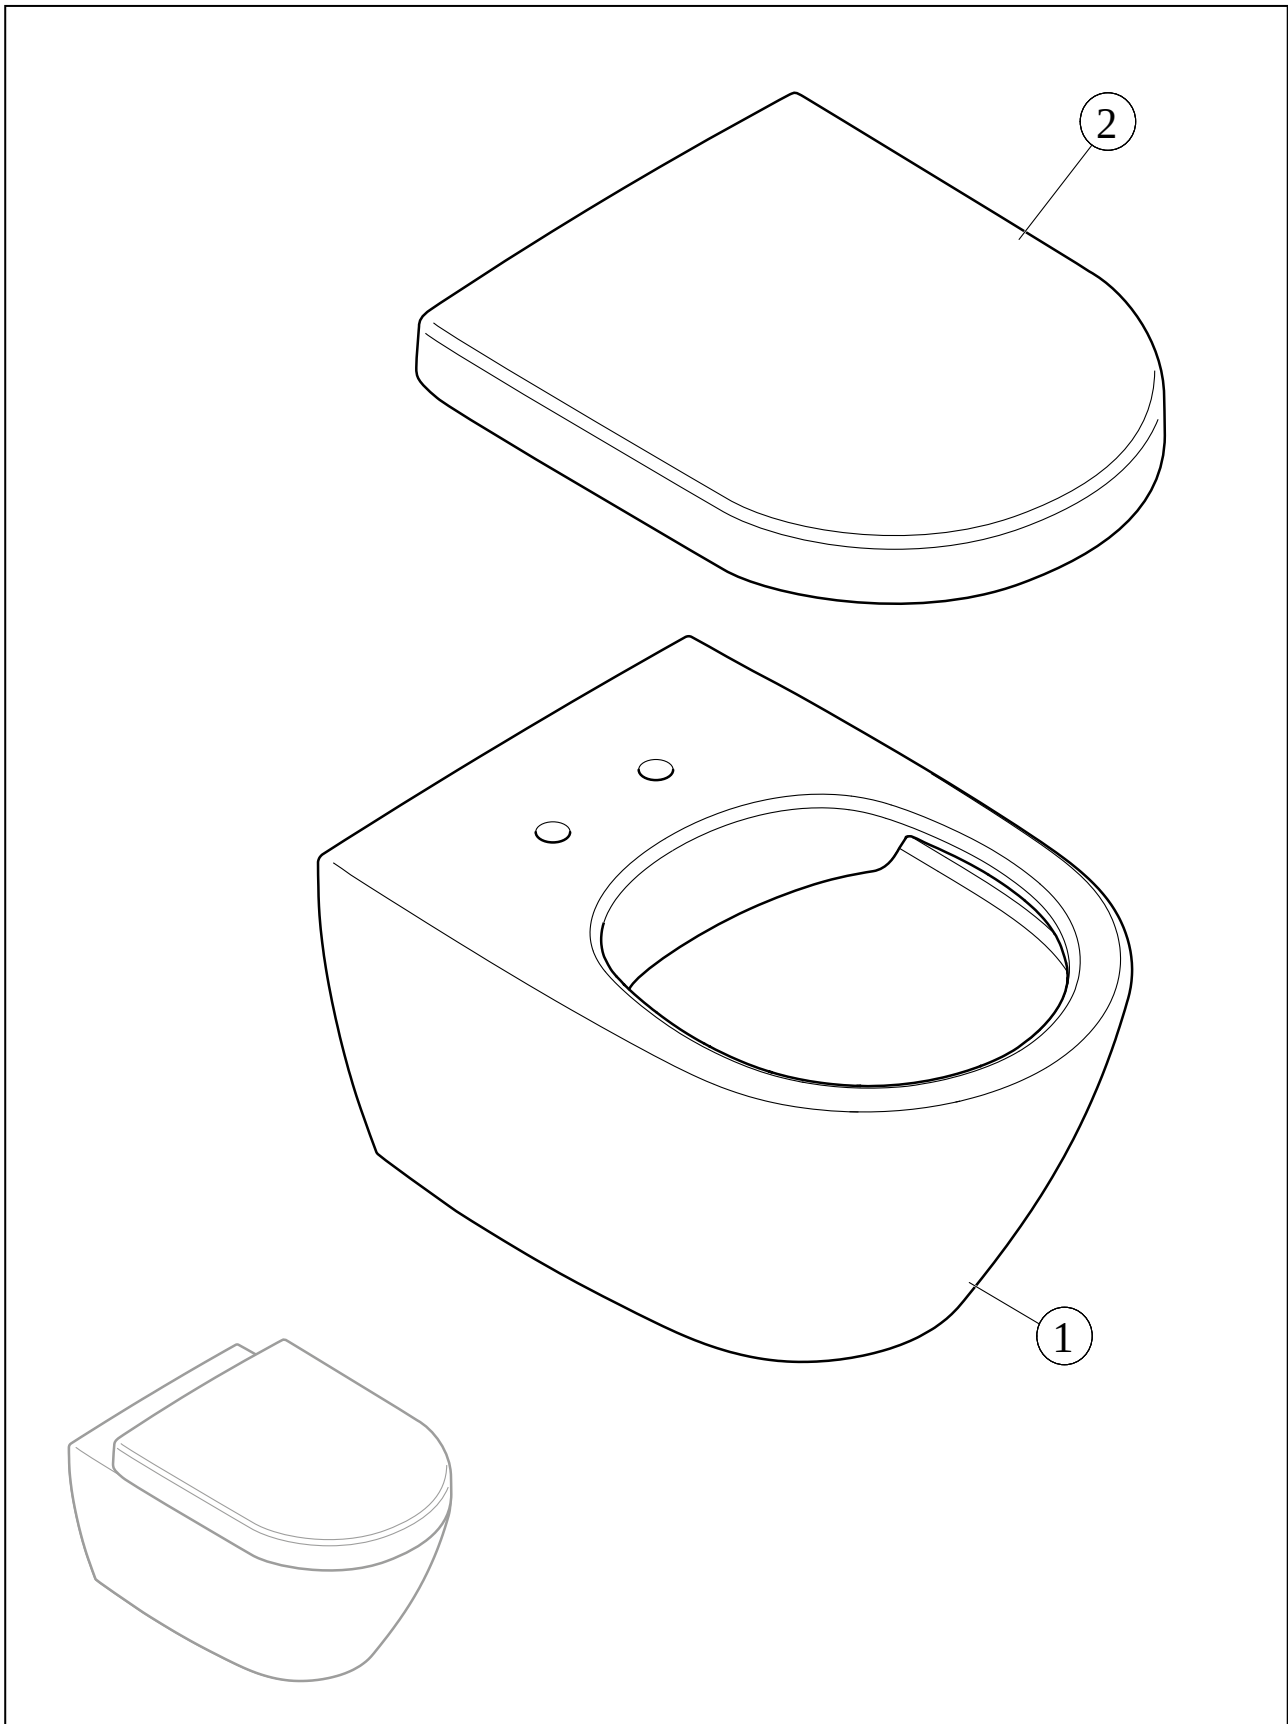

TOILET O.NOVO

PRODUCT INFORMATION

1. POSITION

Article number	5660H101
Article title	Villeroy & Boch O.novo Combi-Pack, wall-mounted, White Alpin
Product designation	Combi-Pack
Collection	O.novo
Assembly / Assembly type	wall-mounted
Scope of delivery	1 x washdown toilet , 1 x toilet seat and cover
Length in mm	560
Width in mm	360
Height in mm	350
Weight in kg	15,50
Suitable for	Concealed cistern
Rimless	No
Innovative flushing technology (with TwistFlush)	No
Flush type	Washdown toilet
Flush volume l	3 / 4,5 l
Outlet / outlet	horizontal outlet
Wall-mounted - floor-standing	wall-mounted
Function	<ul style="list-style-type: none"> • with automatic lowering mechanism (SoftClosing) • with removable seat (QuickRelease)
Lead	4
Material	Sanitary ceramics
Colour name	White Alpin
Other material	Toilet seat and cover: Duroplast
Other surfaces	Toilet seat and cover: glossy
EAN number	4051202081010

COLOUR

COLOUR DESIGNATION

White Alpin

TECHNICAL DRAWINGS

5660H101

EXPLOSION DRAWINGS

BILL OF MATERIALS

No.	Article No.	Description	Quantity
1	56601001	Washdown toilet	1
2	9M38S101	Toilet seat and cover	1