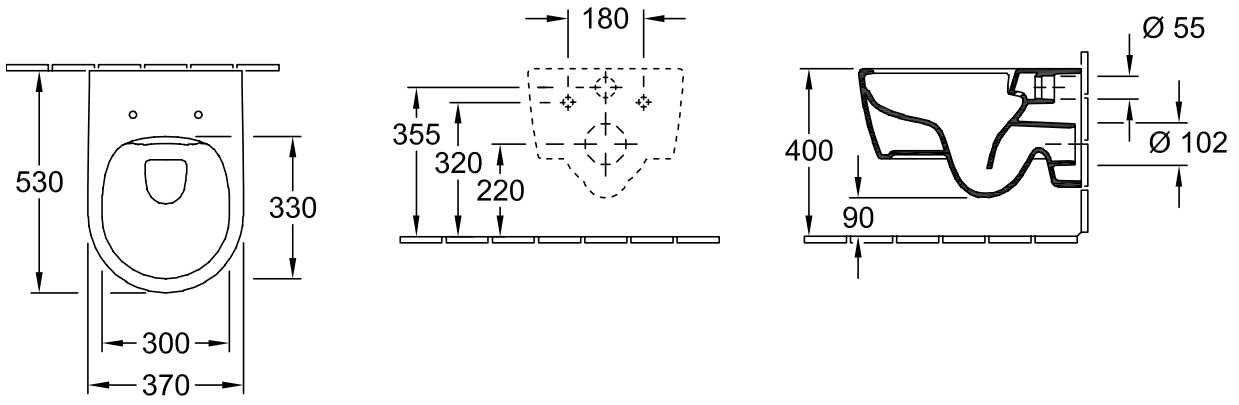

TOILET AVENTO

PRODUCT INFORMATION

1. POSITION

Article number	5656RS01
Article title	Villeroy & Boch Avento Combi-Pack, wall-mounted, with DirectFlush, White Alpin
Product designation	Combi-Pack
Collection	Avento
Assembly / Assembly type	wall-mounted
Assembly instructions	not suitable for installation with flush valves
Scope of delivery	1 x washdown toilet, rimless , 1 x toilet seat and cover 1 x fastening set
Length in mm	530
Width in mm	370
Height in mm	315
Weight in kg	21,85
Suitable for	Concealed cistern
Rimless	Yes
Innovative flushing technology (with TwistFlush)	No
Flush type	Washdown toilet
Flush volume l	3 / 6 l
Outlet / outlet	horizontal outlet
Wall-mounted - floor-standing	wall-mounted
Function	<ul style="list-style-type: none"> • with automatic lowering mechanism (SoftClosing) • with removable seat (QuickRelease)
Lead	2
Material	Sanitary ceramics
Colour name	White Alpin
Other material	Toilet seat and cover: Duroplast
Other surfaces	Toilet seat and cover: glossy
EAN number	4051202472429

COLOUR

COLOUR DESIGNATION

White Alpin

TECHNICAL DRAWINGS

5656RS01

EXPLOSION DRAWINGS

BILL OF MATERIALS

No.	Article No.	Description	Quantity
2	92121400	Fastening set	1
3	9M87S101	Toilet seat and cover SlimSeat	1
1	5656R001		1