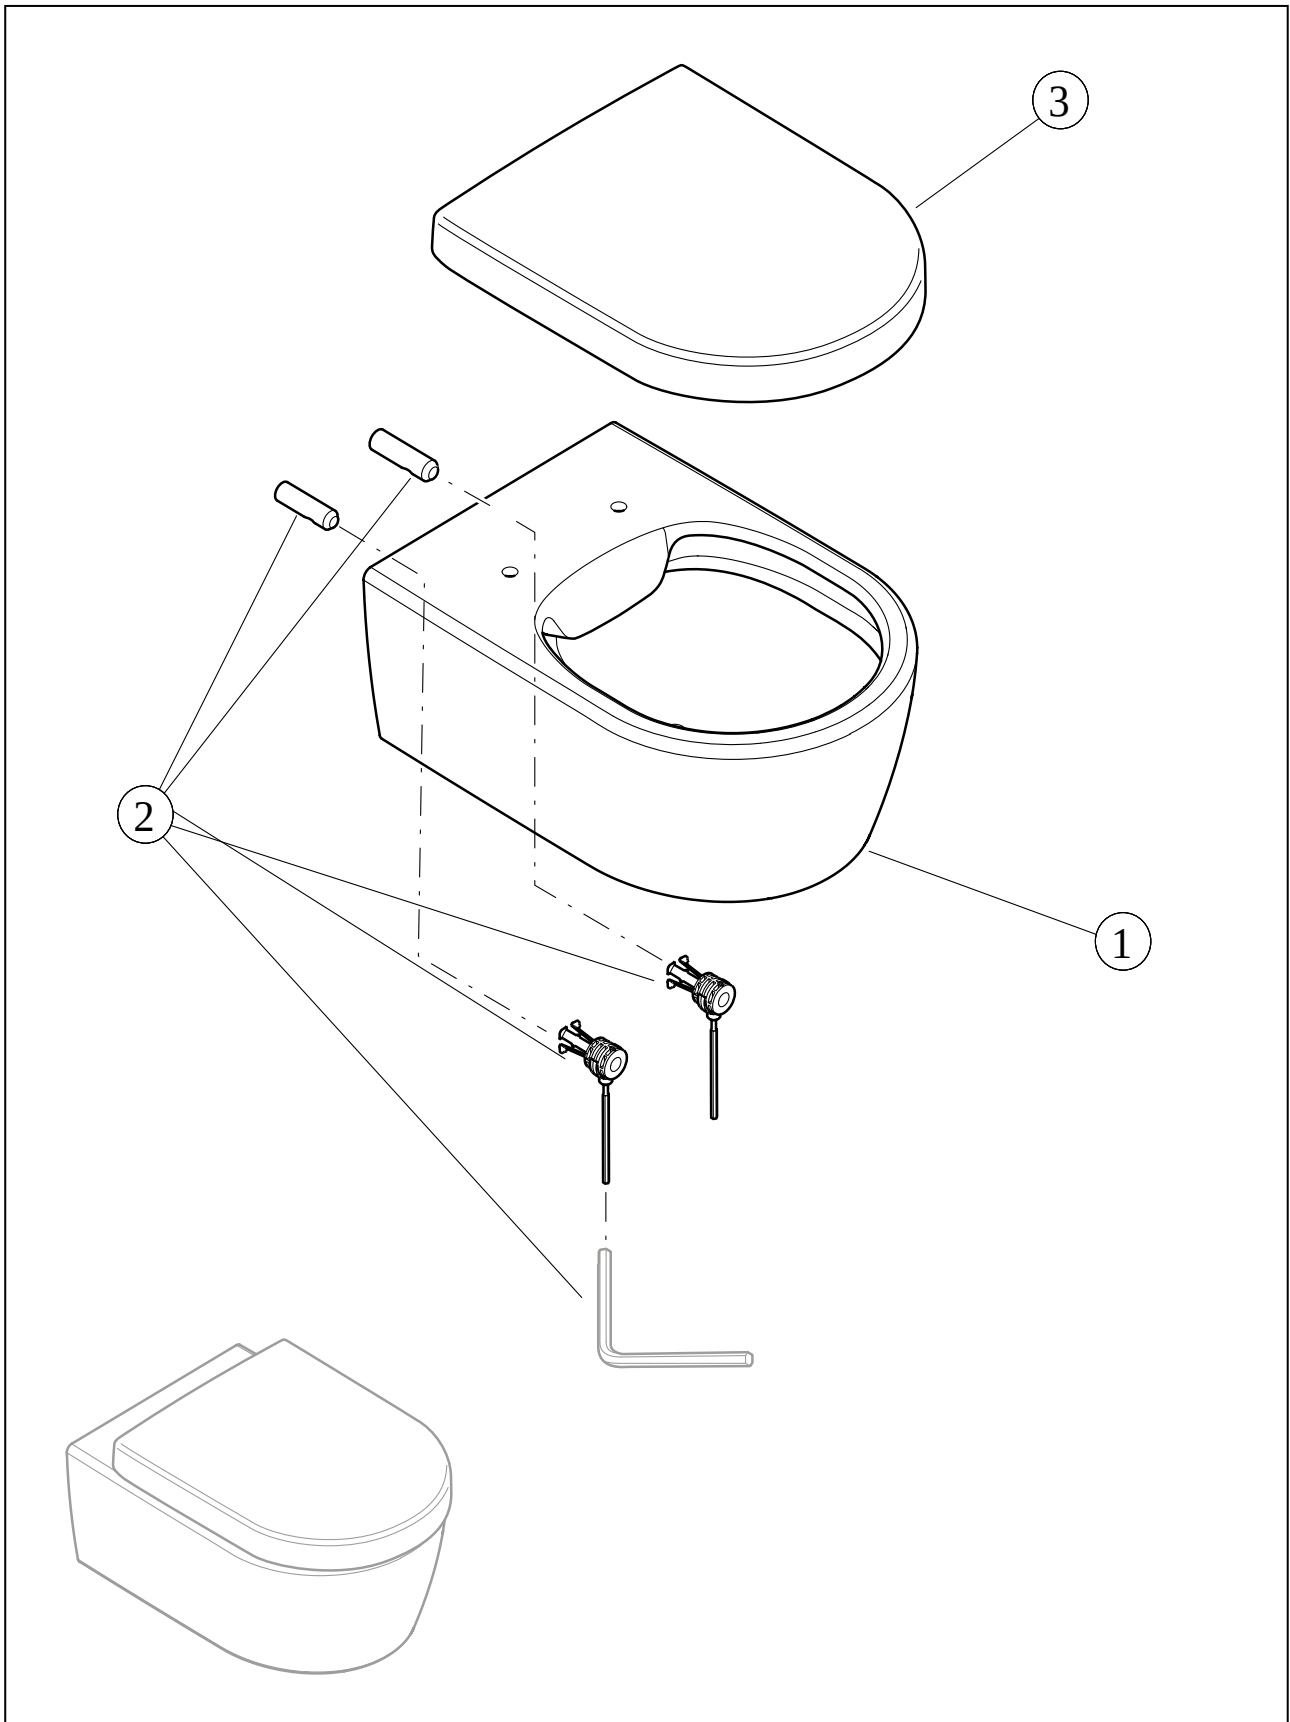

TOILET AVENTO

PRODUCT INFORMATION

1. POSITION

Article number	5656RS01
Article title	Villeroy & Boch Avento Combi-Pack, wall-mounted, with DirectFlush, White Alpin
Product designation	Combi-Pack
Collection	Avento
Assembly / Assembly type	wall-mounted
Assembly instructions	not suitable for installation with flush valves
Scope of delivery	1 x washdown toilet, rimless , 1 x toilet seat and cover 1 x fastening set
Length in mm	530
Width in mm	370
Height in mm	315
Weight in kg	21,85
Suitable for	Concealed cistern
Rimless	Yes
Innovative flushing technology (with TwistFlush)	No
Flush type	Washdown toilet
Flush volume l	3 / 6 l
Outlet / outlet	horizontal outlet
Wall-mounted - floor-standing	wall-mounted
Function	<ul style="list-style-type: none"> • with automatic lowering mechanism (SoftClosing) • with removable seat (QuickRelease)
Lead	2
Material	Sanitary ceramics
Colour name	White Alpin
Other material	Toilet seat and cover: Duroplast
Other surfaces	Toilet seat and cover: glossy
EAN number	4051202472429

COLOUR

COLOUR DESIGNATION

White Alpin

TECHNICAL DRAWINGS

5656RS01

EXPLOSION DRAWINGS

BILL OF MATERIALS

No.	Article No.	Description	Quantity
2	92121400	Fastening set	1
3	9M87S101	Toilet seat and cover SlimSeat	1
1	5656R001		1