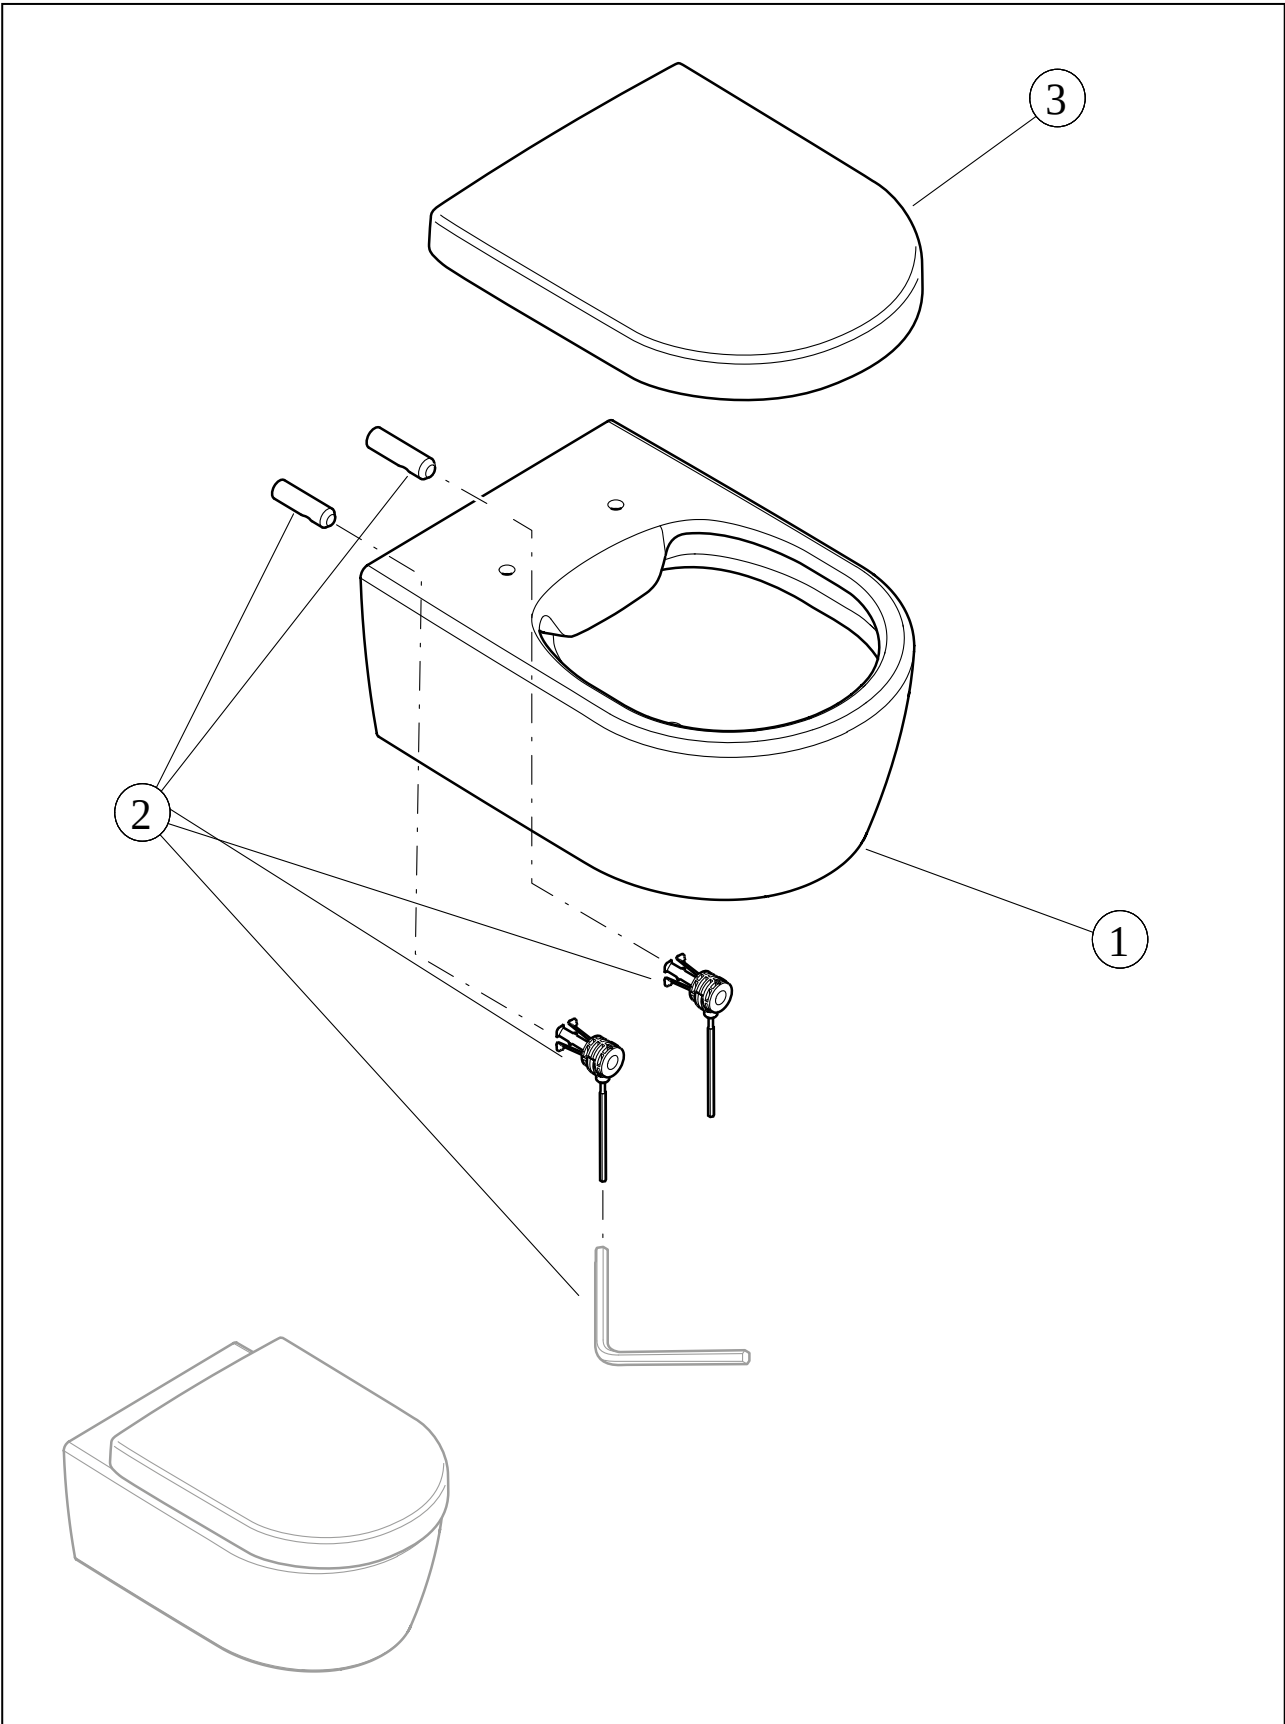

TOILET AVENTO

PRODUCT INFORMATION

1. POSITION

Article number	5656HRR1
Article title	Villeroy & Boch Avento Combi-Pack, wall-mounted, with DirectFlush, White Alpin CeramicPlus
Product designation	Combi-Pack
Collection	Avento
Assembly / Assembly type	wall-mounted
Assembly instructions	not suitable for installation with flush valves
Scope of delivery	1 x washdown toilet, rimless , 1 x toilet seat and cover 1 x fastening set
Length in mm	530
Width in mm	370
Height in mm	315
Weight in kg	22,85
Suitable for	Concealed cistern
Rimless	Yes
Innovative flushing technology (with TwistFlush)	No
Flush type	Washdown toilet
Flush volume l	3 / 6 l
Outlet / outlet	horizontal outlet
Wall-mounted - floor-standing	wall-mounted
Function	<ul style="list-style-type: none"> • with automatic lowering mechanism (SoftClosing) • with removable seat (QuickRelease)
Lead	2
Material	Sanitary ceramics
Colour name	White Alpin CeramicPlus
Other material	Toilet seat and cover: Duroplast
Other surfaces	Toilet seat and cover: glossy
EAN number	4051202472191

COLOUR

COLOUR DESIGNATION

White Alpin

TECHNICAL DRAWINGS

5656HRR1

EXPLOSION DRAWINGS

BILL OF MATERIALS

No.	Article No.	Description	Quantity
1	5656R0R1		1
2	92121400	Fastening set	1
3	9M77C101	Toilet seat and cover	1