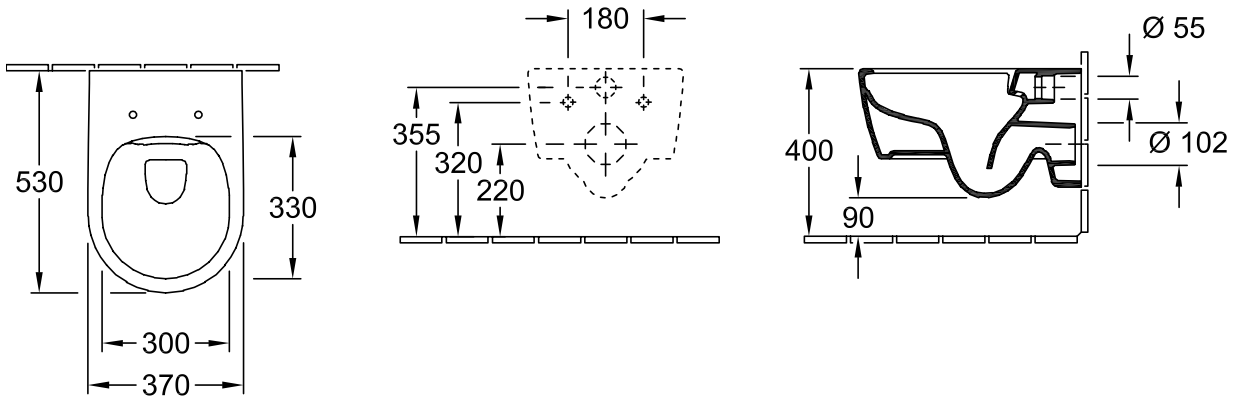

TOILET AVENTO

PRODUCT INFORMATION

1. POSITION

Article number	5656HRR1
Article title	Villeroy & Boch Avento Combi-Pack, wall-mounted, with DirectFlush, White Alpin CeramicPlus
Product designation	Combi-Pack
Collection	Avento
Assembly / Assembly type	wall-mounted
Assembly instructions	not suitable for installation with flush valves
Scope of delivery	1 x washdown toilet, rimless , 1 x toilet seat and cover 1 x fastening set
Length in mm	530
Width in mm	370
Height in mm	315
Weight in kg	22,85
Suitable for	Concealed cistern
Rimless	Yes
Innovative flushing technology (with TwistFlush)	No
Flush type	Washdown toilet
Flush volume l	3 / 6 l
Outlet / outlet	horizontal outlet
Wall-mounted - floor-standing	wall-mounted
Function	<ul style="list-style-type: none"> • with automatic lowering mechanism (SoftClosing) • with removable seat (QuickRelease)
Lead	2
Material	Sanitary ceramics
Colour name	White Alpin CeramicPlus
Other material	Toilet seat and cover: Duroplast
Other surfaces	Toilet seat and cover: glossy
EAN number	4051202472191

COLOUR

COLOUR DESIGNATION

White Alpin

TECHNICAL DRAWINGS

5656HRR1

EXPLOSION DRAWINGS

BILL OF MATERIALS

No.	Article No.	Description	Quantity
1	5656R0R1		1
2	92121400	Fastening set	1
3	9M77C101	Toilet seat and cover	1