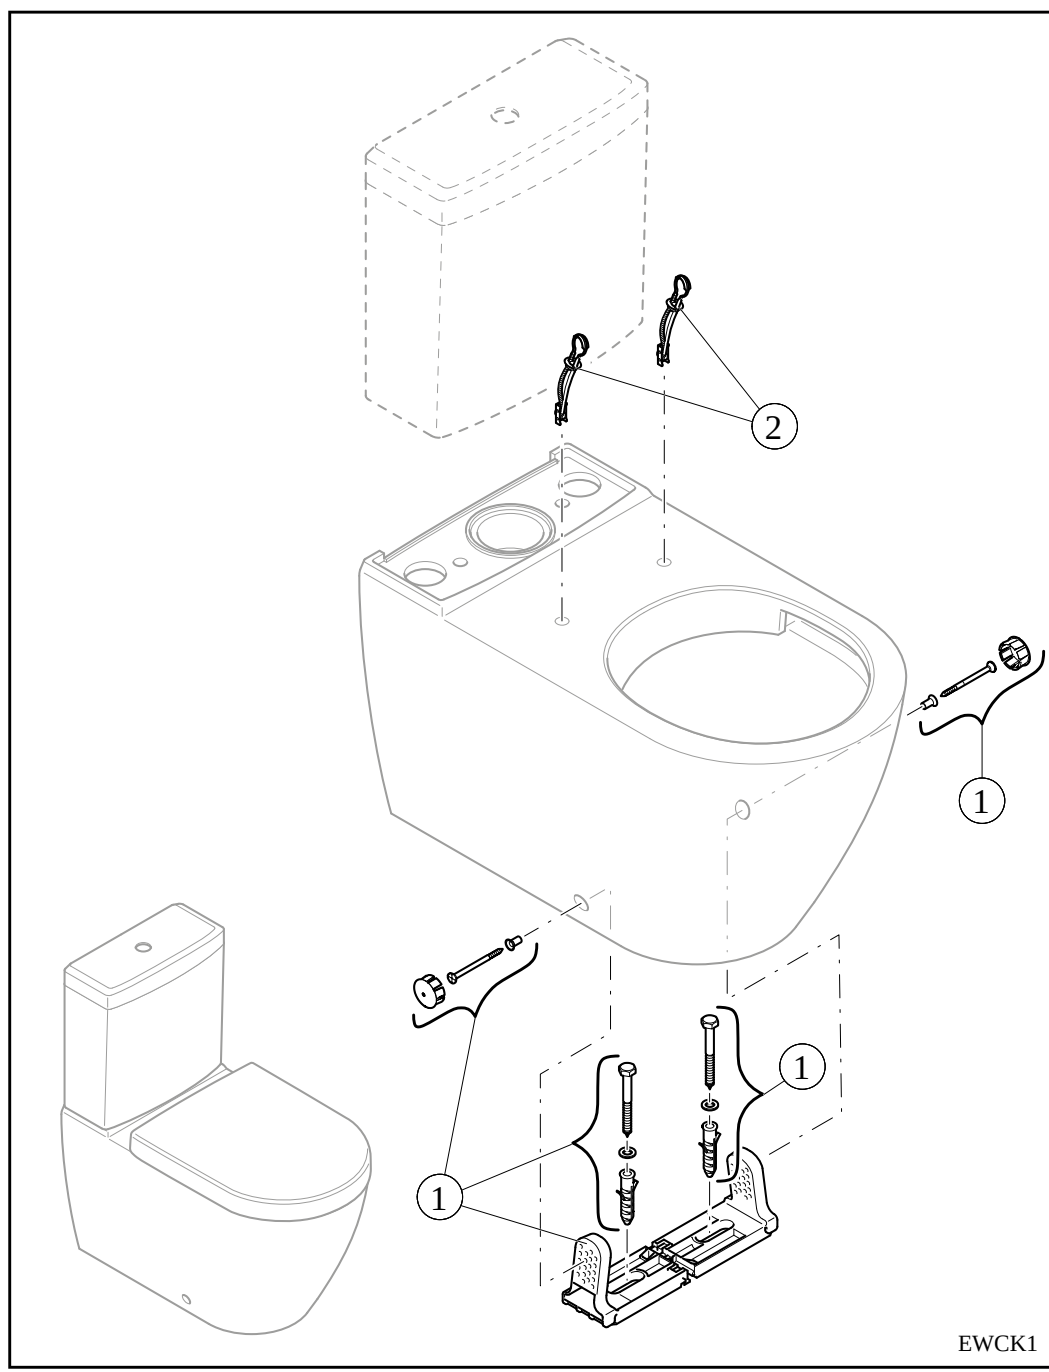

#### 1. POSITION

<b>Article number</b>	<b>5617R001</b>
Article title	Villeroy & Boch Subway 2.0 Washdown toilet for close-coupled WC-suite, rimless, floor-standing, with DirectFlush, White Alpin
Product designation	Washdown toilet for close-coupled WC-suite, rimless
Collection	Subway 2.0
Assembly / Assembly type	floor-standing, back to wall
Assembly instructions	recommendation: to be installed from the wall at: 15 mm
Scope of delivery	1 x washdown toilet, rimless , 1 x fastening set
Ordering information	Please order toilet seat separately. Please order cistern separately. Please order Vario drainbend separately.
Length in mm	700
Width in mm	370
Height in mm	400
Weight in kg	39,40
Suitable for	Mounted cistern
Rimless	Yes
Innovative flushing technology (with TwistFlush)	No
Flush type	Washdown toilet
Flush volume l	3 / 4,5 l
Outlet / outlet	horizontal outlet
Wall-mounted - floor-standing	floor-standing
Lead	4
Material	Sanitary ceramics
Surface	glossy
Colour name	White Alpin
EAN number	4051202320706

COLOUR

COLOUR DESIGNATION

White Alpin

EXPLOSION DRAWINGS

**BILL OF MATERIALS**

<b>No.</b>	<b>Article No.</b>	<b>Description</b>	<b>Quantity</b>
1	92248701	Fastening set	1
2	92240400	Hinge fastening	1