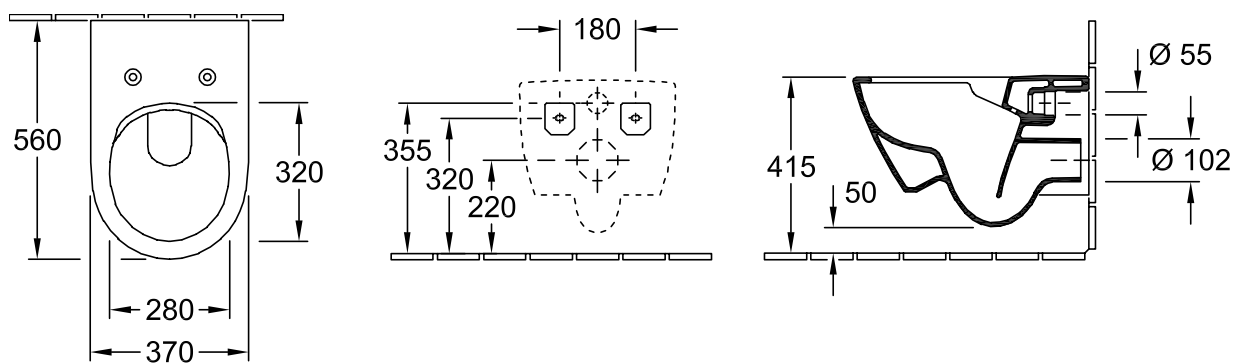

#### 1. POSITION

Article number	5614R2R1
Article title	Villeroy & Boch Subway 2.0 Combi-Pack, wall-mounted, with DirectFlush, White Alpin CeramicPlus
Product designation	Combi-Pack
Collection	Subway 2.0
Assembly / Assembly type	wall-mounted
Scope of delivery	1 x washdown toilet, rimless , 1 x toilet seat and cover 1 x fastening set
Length in mm	560
Width in mm	370
Height in mm	365
Weight in kg	27,50
Suitable for	Concealed cistern
Rimless	Yes
Innovative flushing technology (with TwistFlush)	No
Flush type	Washdown toilet
Flush volume l	3 / 4,5 l
Outlet / outlet	horizontal outlet
Wall-mounted - floor-standing	wall-mounted
Function	<ul style="list-style-type: none"> <li>• with automatic lowering mechanism (SoftClosing)</li> <li>• with removable seat (QuickRelease)</li> </ul>
Lead	4
Material	Sanitary ceramics
Colour name	White Alpin CeramicPlus
Other material	Toilet seat and cover: Duroplast
Other surfaces	Toilet seat and cover: glossy
EAN number	4051202342395

COLOUR

COLOUR DESIGNATION

White Alpin

TECHNICAL DRAWINGS

5614R2R1

EXPLOSION DRAWINGS

## BILL OF MATERIALS

No.	Article No.	Description	Quantity
0	92219900	Fastening set	1
0	9M78S101	Toilet seat and cover SlimSeat	1