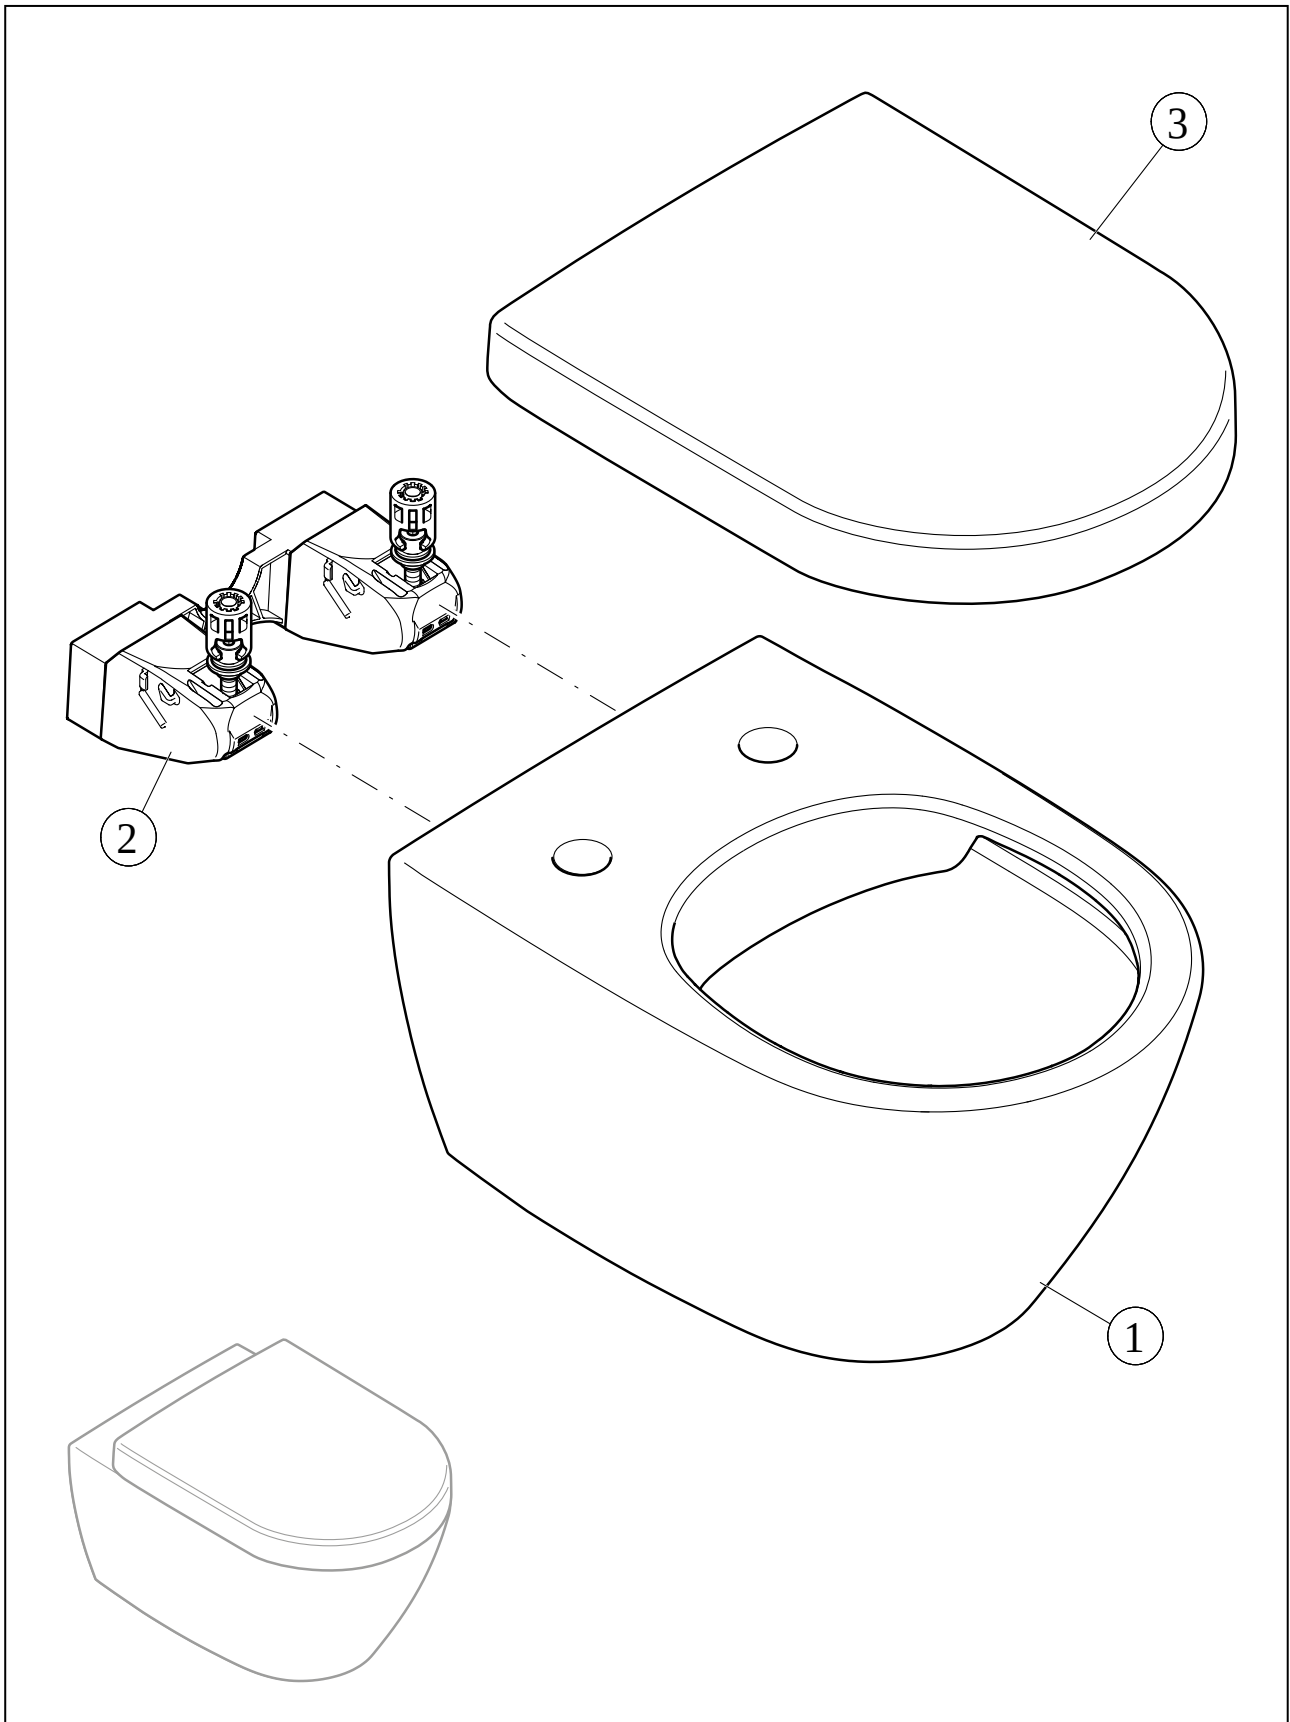

#### 1. POSITION

Article number	5614R2R1
Article title	Villeroy & Boch Subway 2.0 Combi-Pack, wall-mounted, with DirectFlush, White Alpin CeramicPlus
Product designation	Combi-Pack
Collection	Subway 2.0
Assembly / Assembly type	wall-mounted
Scope of delivery	1 x washdown toilet, rimless , 1 x toilet seat and cover 1 x fastening set
Length in mm	560
Width in mm	370
Height in mm	365
Weight in kg	27,50
Suitable for	Concealed cistern
Rimless	Yes
Innovative flushing technology (with TwistFlush)	No
Flush type	Washdown toilet
Flush volume l	3 / 4,5 l
Outlet / outlet	horizontal outlet
Wall-mounted - floor-standing	wall-mounted
Function	<ul style="list-style-type: none"> <li>• with automatic lowering mechanism (SoftClosing)</li> <li>• with removable seat (QuickRelease)</li> </ul>
Lead	4
Material	Sanitary ceramics
Colour name	White Alpin CeramicPlus
Other material	Toilet seat and cover: Duroplast
Other surfaces	Toilet seat and cover: glossy
EAN number	4051202342395

COLOUR

COLOUR DESIGNATION

White Alpin

TECHNICAL DRAWINGS

5614R2R1

EXPLOSION DRAWINGS

## BILL OF MATERIALS

No.	Article No.	Description	Quantity
0	92219900	Fastening set	1
0	9M78S101	Toilet seat and cover SlimSeat	1