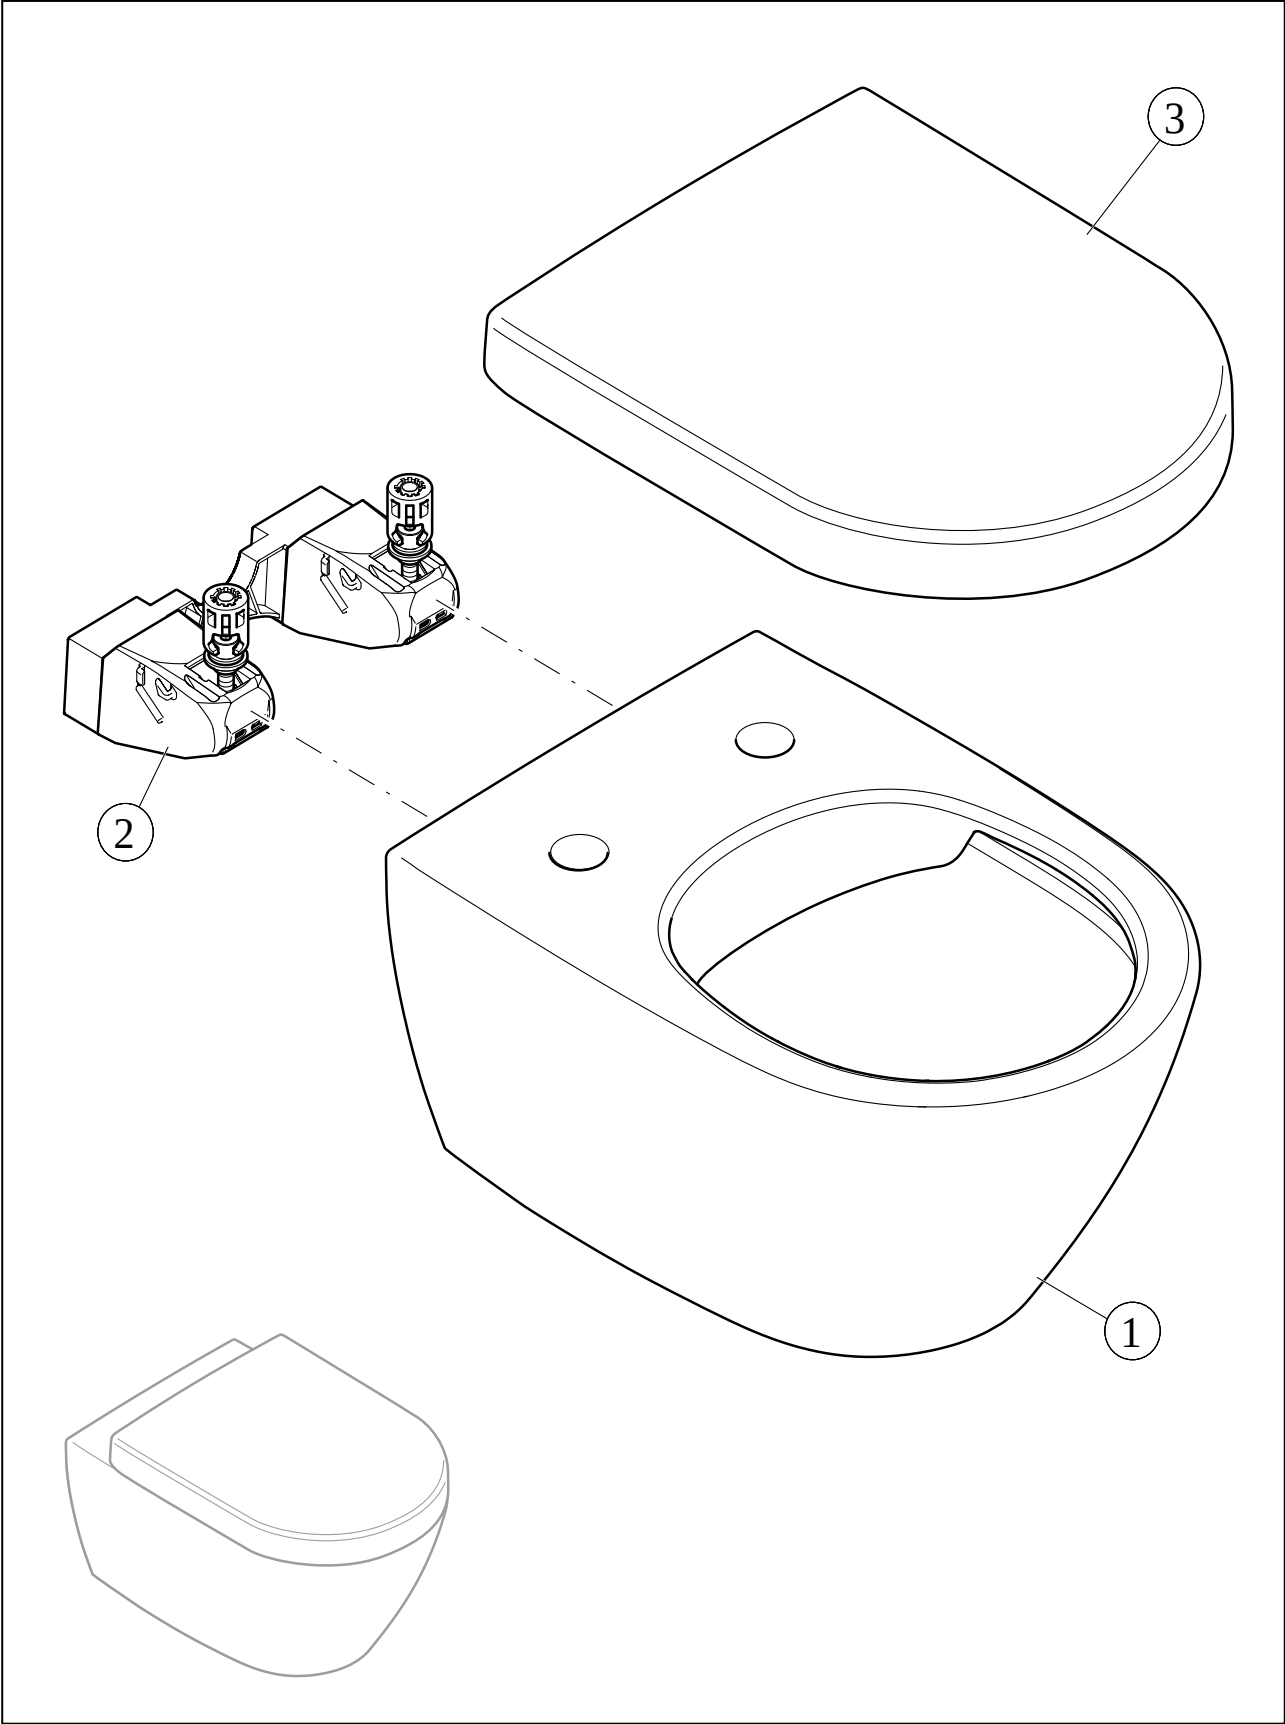

#### 1. POSITION

<b>Article number</b>	<b>5614R201</b>
Article title	Villeroy & Boch Subway 2.0 Combi-Pack, wall-mounted, with DirectFlush, White Alpin
Product designation	Combi-Pack
Collection	Subway 2.0
Assembly / Assembly type	wall-mounted
Scope of delivery	1 x washdown toilet, rimless , 1 x toilet seat and cover 1 x fastening set
Length in mm	560
Width in mm	370
Height in mm	365
Weight in kg	27,50
Suitable for	Concealed cistern
Rimless	Yes
Innovative flushing technology (with TwistFlush)	No
Flush type	Washdown toilet
Flush volume l	3 / 4,5 l
Outlet / outlet	horizontal outlet
Wall-mounted - floor-standing	wall-mounted
Function	<ul style="list-style-type: none"> <li>• with automatic lowering mechanism (SoftClosing)</li> <li>• with removable seat (QuickRelease)</li> </ul>
Lead	4
Material	Sanitary ceramics
Colour name	White Alpin
Other material	Toilet seat and cover: Duroplast
Other surfaces	Toilet seat and cover: glossy
EAN number	4051202342388

#### COLOUR DESIGNATION

White Alpin

TECHNICAL DRAWINGS

5614R201

EXPLOSION DRAWINGS

**BILL OF MATERIALS**

No.	Article No.	Description	Quantity
0	92219900	Fastening set	1
0	9M78S101	Toilet seat and cover SlimSeat	1