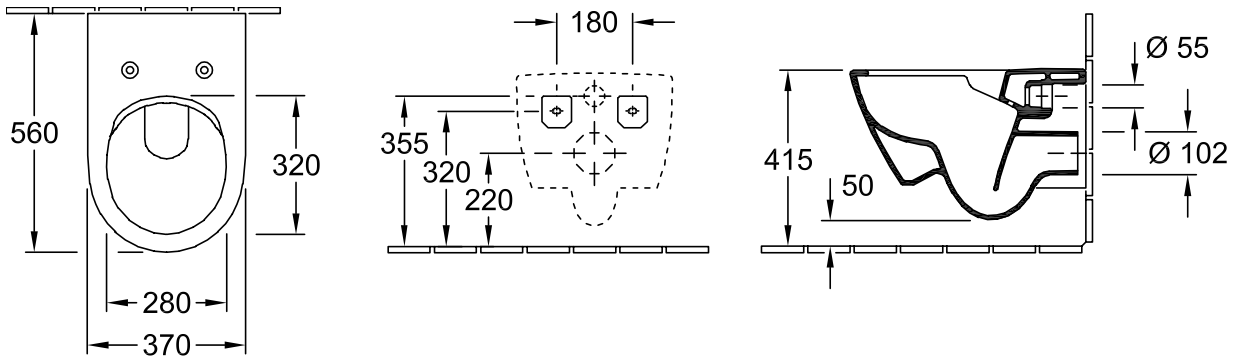

#### 1. POSITION

<b>Article number</b>	<b>5614R201</b>
Article title	Villeroy & Boch Subway 2.0 Combi-Pack, wall-mounted, with DirectFlush, White Alpin
Product designation	Combi-Pack
Collection	Subway 2.0
Assembly / Assembly type	wall-mounted
Scope of delivery	1 x washdown toilet, rimless , 1 x toilet seat and cover 1 x fastening set
Length in mm	560
Width in mm	370
Height in mm	365
Weight in kg	27,50
Suitable for	Concealed cistern
Rimless	Yes
Innovative flushing technology (with TwistFlush)	No
Flush type	Washdown toilet
Flush volume l	3 / 4,5 l
Outlet / outlet	horizontal outlet
Wall-mounted - floor-standing	wall-mounted
Function	<ul style="list-style-type: none"> <li>• with automatic lowering mechanism (SoftClosing)</li> <li>• with removable seat (QuickRelease)</li> </ul>
Lead	4
Material	Sanitary ceramics
Colour name	White Alpin
Other material	Toilet seat and cover: Duroplast
Other surfaces	Toilet seat and cover: glossy
EAN number	4051202342388

#### COLOUR DESIGNATION

White Alpin

TECHNICAL DRAWINGS

5614R201

EXPLOSION DRAWINGS

**BILL OF MATERIALS**

No.	Article No.	Description	Quantity
0	92219900	Fastening set	1
0	9M78S101	Toilet seat and cover SlimSeat	1