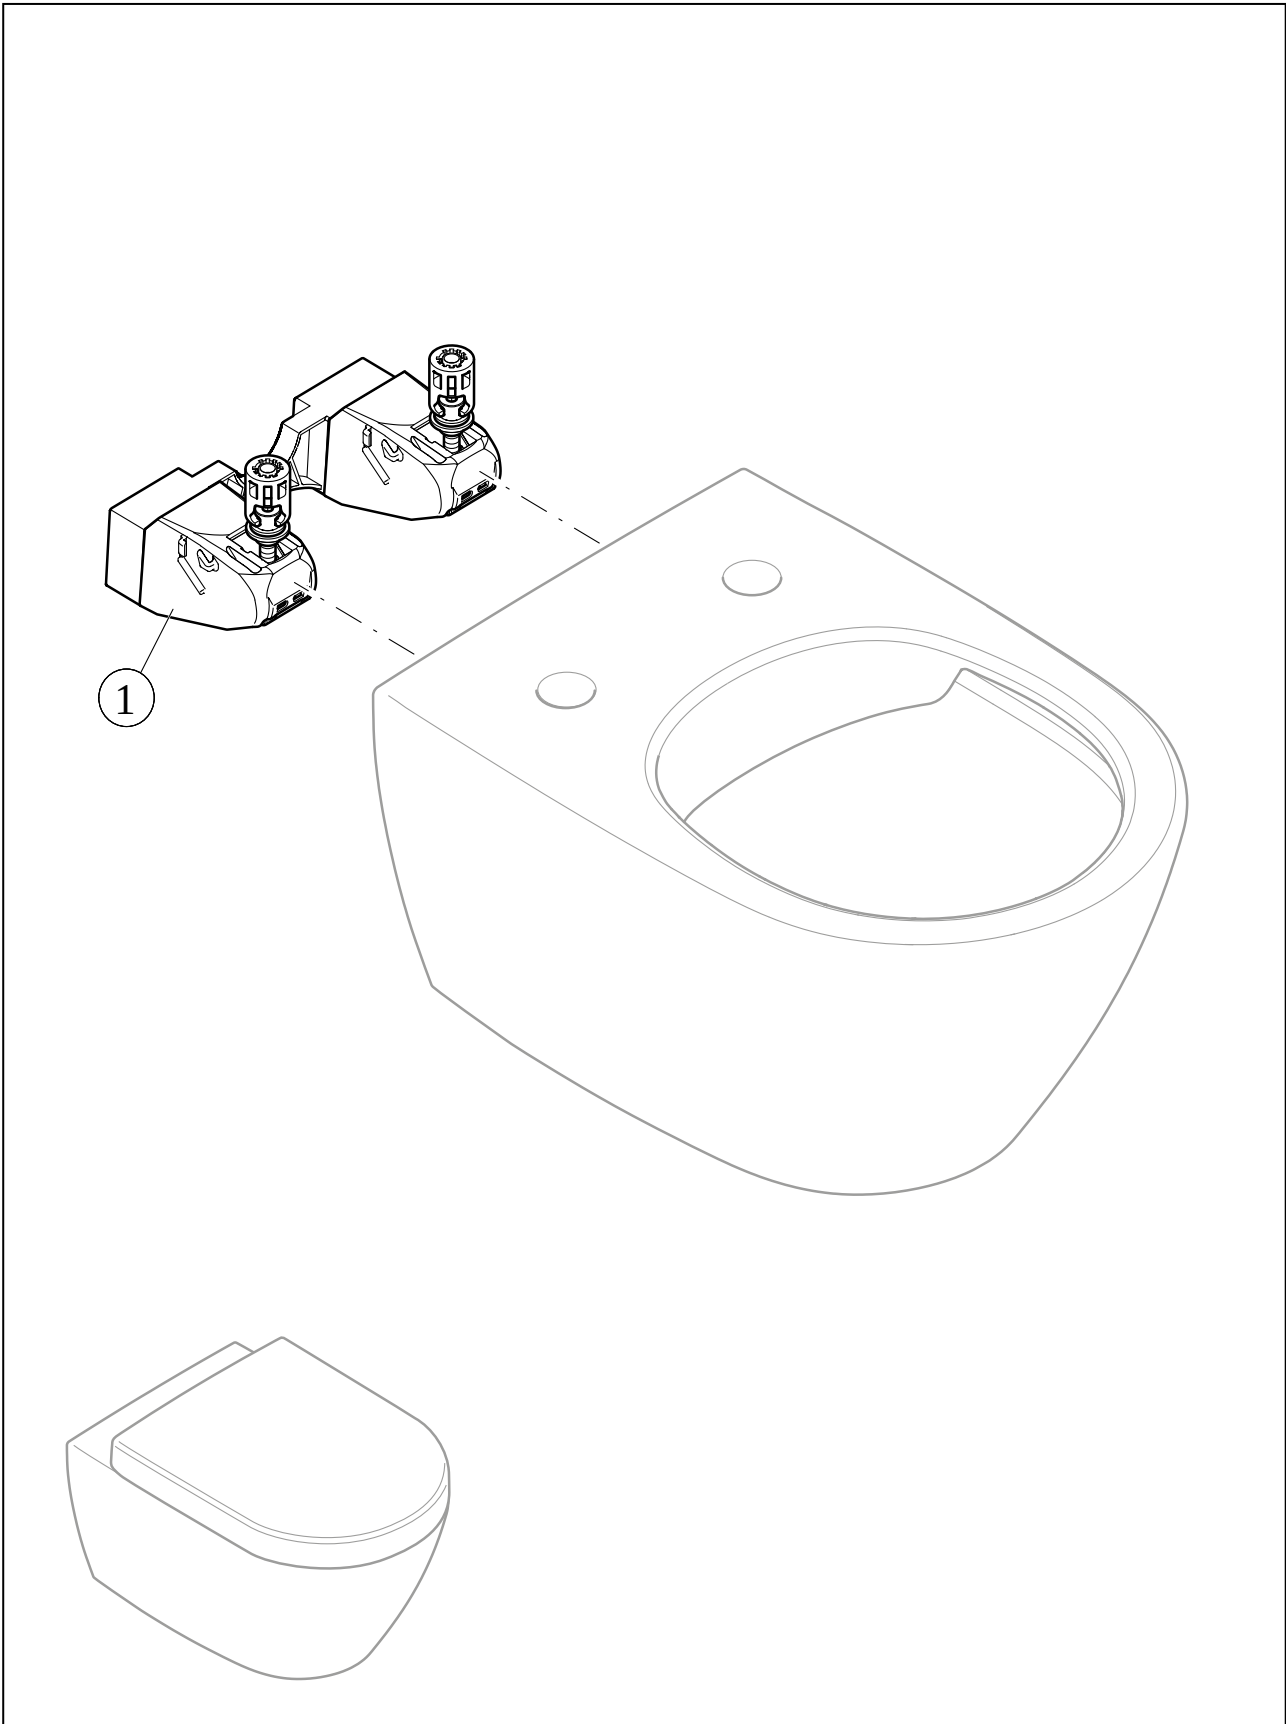

#### 1. POSITION

<b>Article number</b>	<b>5614R0R3</b>
Article title	Villeroy & Boch Subway 2.0 Washdown toilet, rimless, wall-mounted, with DirectFlush, Pergamon CeramicPlus
Product designation	Washdown toilet, rimless
Collection	Subway 2.0
Assembly / Assembly type	wall-mounted
Assembly instructions	not suitable for installation with flush valves
Scope of delivery	1 x washdown toilet, rimless , 1 x fastening set
Ordering information	Please order toilet seat separately.
Length in mm	560
Width in mm	370
Height in mm	365
Weight in kg	27,52
Suitable for	Concealed cistern
Rimless	Yes
Innovative flushing technology (with TwistFlush)	No
Flush type	Washdown toilet
Flush volume l	3 / 4,5 l
Outlet / outlet	horizontal outlet
Wall-mounted - floor-standing	wall-mounted
Lead	4
Material	Sanitary ceramics
Surface	glossy
Colour name	Pergamon CeramicPlus
EAN number	4051202219802

#### COLOUR DESIGNATION

Pergamon

TECHNICAL DRAWINGS

5614R0R3

EXPLOSION DRAWINGS

**BILL OF MATERIALS**

<b>No.</b>	<b>Article No.</b>	<b>Description</b>	<b>Quantity</b>
0	92213500	Flush restrictor	1
2	92238200	Screw with cage nut	1
0	92219900	Fastening set	1