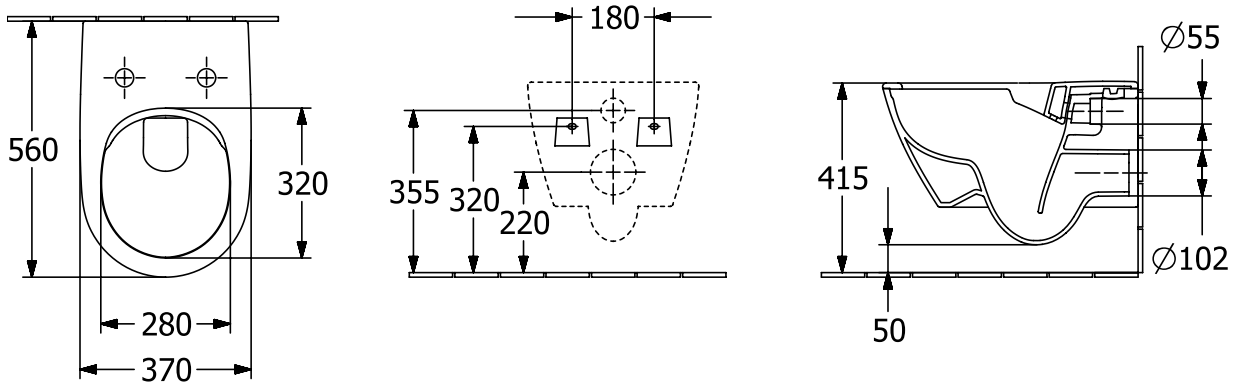

#### 1. POSITION

<b>Article number</b>	<b>5614R0R3</b>
Article title	Villeroy & Boch Subway 2.0 Washdown toilet, rimless, wall-mounted, with DirectFlush, Pergamon CeramicPlus
Product designation	Washdown toilet, rimless
Collection	Subway 2.0
Assembly / Assembly type	wall-mounted
Assembly instructions	not suitable for installation with flush valves
Scope of delivery	1 x washdown toilet, rimless , 1 x fastening set
Ordering information	Please order toilet seat separately.
Length in mm	560
Width in mm	370
Height in mm	365
Weight in kg	27,52
Suitable for	Concealed cistern
Rimless	Yes
Innovative flushing technology (with TwistFlush)	No
Flush type	Washdown toilet
Flush volume l	3 / 4,5 l
Outlet / outlet	horizontal outlet
Wall-mounted - floor-standing	wall-mounted
Lead	4
Material	Sanitary ceramics
Surface	glossy
Colour name	Pergamon CeramicPlus
EAN number	4051202219802

#### COLOUR DESIGNATION

Pergamon

TECHNICAL DRAWINGS

5614R0R3

EXPLOSION DRAWINGS

**BILL OF MATERIALS**

<b>No.</b>	<b>Article No.</b>	<b>Description</b>	<b>Quantity</b>
0	92213500	Flush restrictor	1
2	92238200	Screw with cage nut	1
0	92219900	Fastening set	1