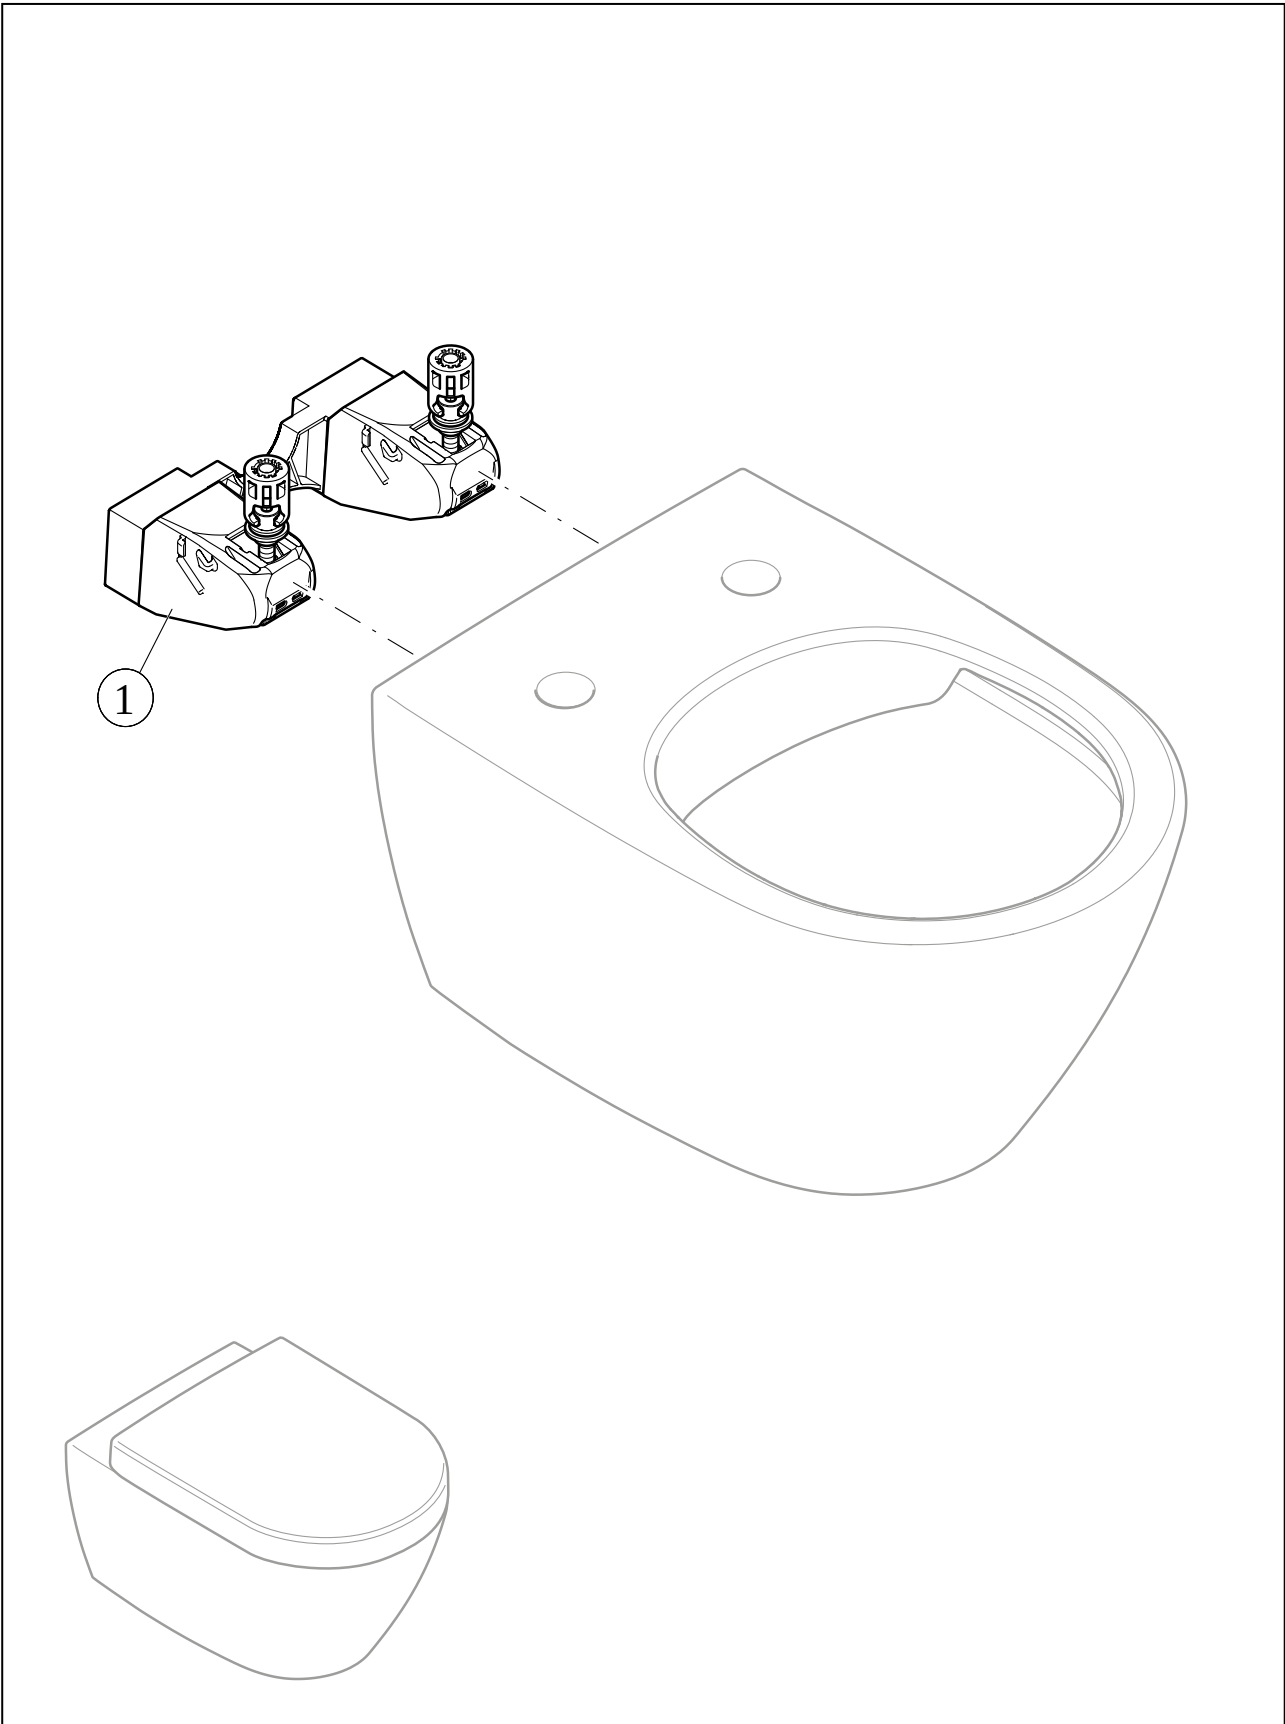

#### 1. POSITION

<b>Article number</b>	<b>5614R0R1</b>
Article title	Villeroy & Boch Subway 2.0 Washdown toilet, rimless, wall-mounted, with DirectFlush, White Alpin CeramicPlus
Product designation	Washdown toilet, rimless
Collection	Subway 2.0
Assembly / Assembly type	wall-mounted
Assembly instructions	not suitable for installation with flush valves
Scope of delivery	1 x washdown toilet, rimless , 1 x fastening set
Ordering information	Please order toilet seat separately.
Length in mm	560
Width in mm	370
Height in mm	365
Weight in kg	27,52
Suitable for	Concealed cistern
Rimless	Yes
Innovative flushing technology (with TwistFlush)	No
Flush type	Washdown toilet
Flush volume l	3 / 4,5 l
Outlet / outlet	horizontal outlet
Wall-mounted - floor-standing	wall-mounted
Lead	4
Material	Sanitary ceramics
Surface	glossy
Colour name	White Alpin CeramicPlus
EAN number	4051202219581

#### COLOUR DESIGNATION

White Alpin

TECHNICAL DRAWINGS

5614R0R1

EXPLOSION DRAWINGS

## BILL OF MATERIALS

No.	Article No.	Description	Quantity
0	92213500	Flush restrictor	1
2	92238200	Screw with cage nut	1
0	92219900	Fastening set	1