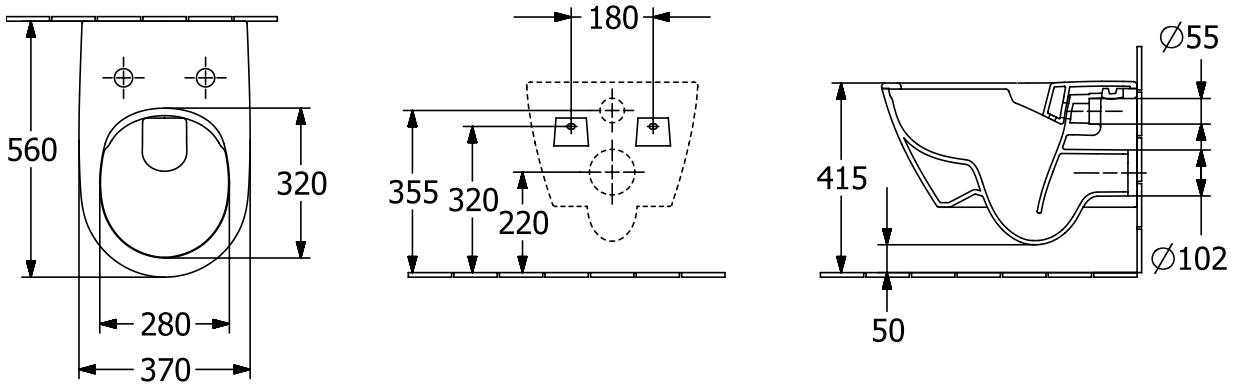

#### 1. POSITION

<b>Article number</b>	<b>5614R0R1</b>
Article title	Villeroy & Boch Subway 2.0 Washdown toilet, rimless, wall-mounted, with DirectFlush, White Alpin CeramicPlus
Product designation	Washdown toilet, rimless
Collection	Subway 2.0
Assembly / Assembly type	wall-mounted
Assembly instructions	not suitable for installation with flush valves
Scope of delivery	1 x washdown toilet, rimless , 1 x fastening set
Ordering information	Please order toilet seat separately.
Length in mm	560
Width in mm	370
Height in mm	365
Weight in kg	27,52
Suitable for	Concealed cistern
Rimless	Yes
Innovative flushing technology (with TwistFlush)	No
Flush type	Washdown toilet
Flush volume l	3 / 4,5 l
Outlet / outlet	horizontal outlet
Wall-mounted - floor-standing	wall-mounted
Lead	4
Material	Sanitary ceramics
Surface	glossy
Colour name	White Alpin CeramicPlus
EAN number	4051202219581

#### COLOUR DESIGNATION

White Alpin

TECHNICAL DRAWINGS

5614R0R1

EXPLOSION DRAWINGS