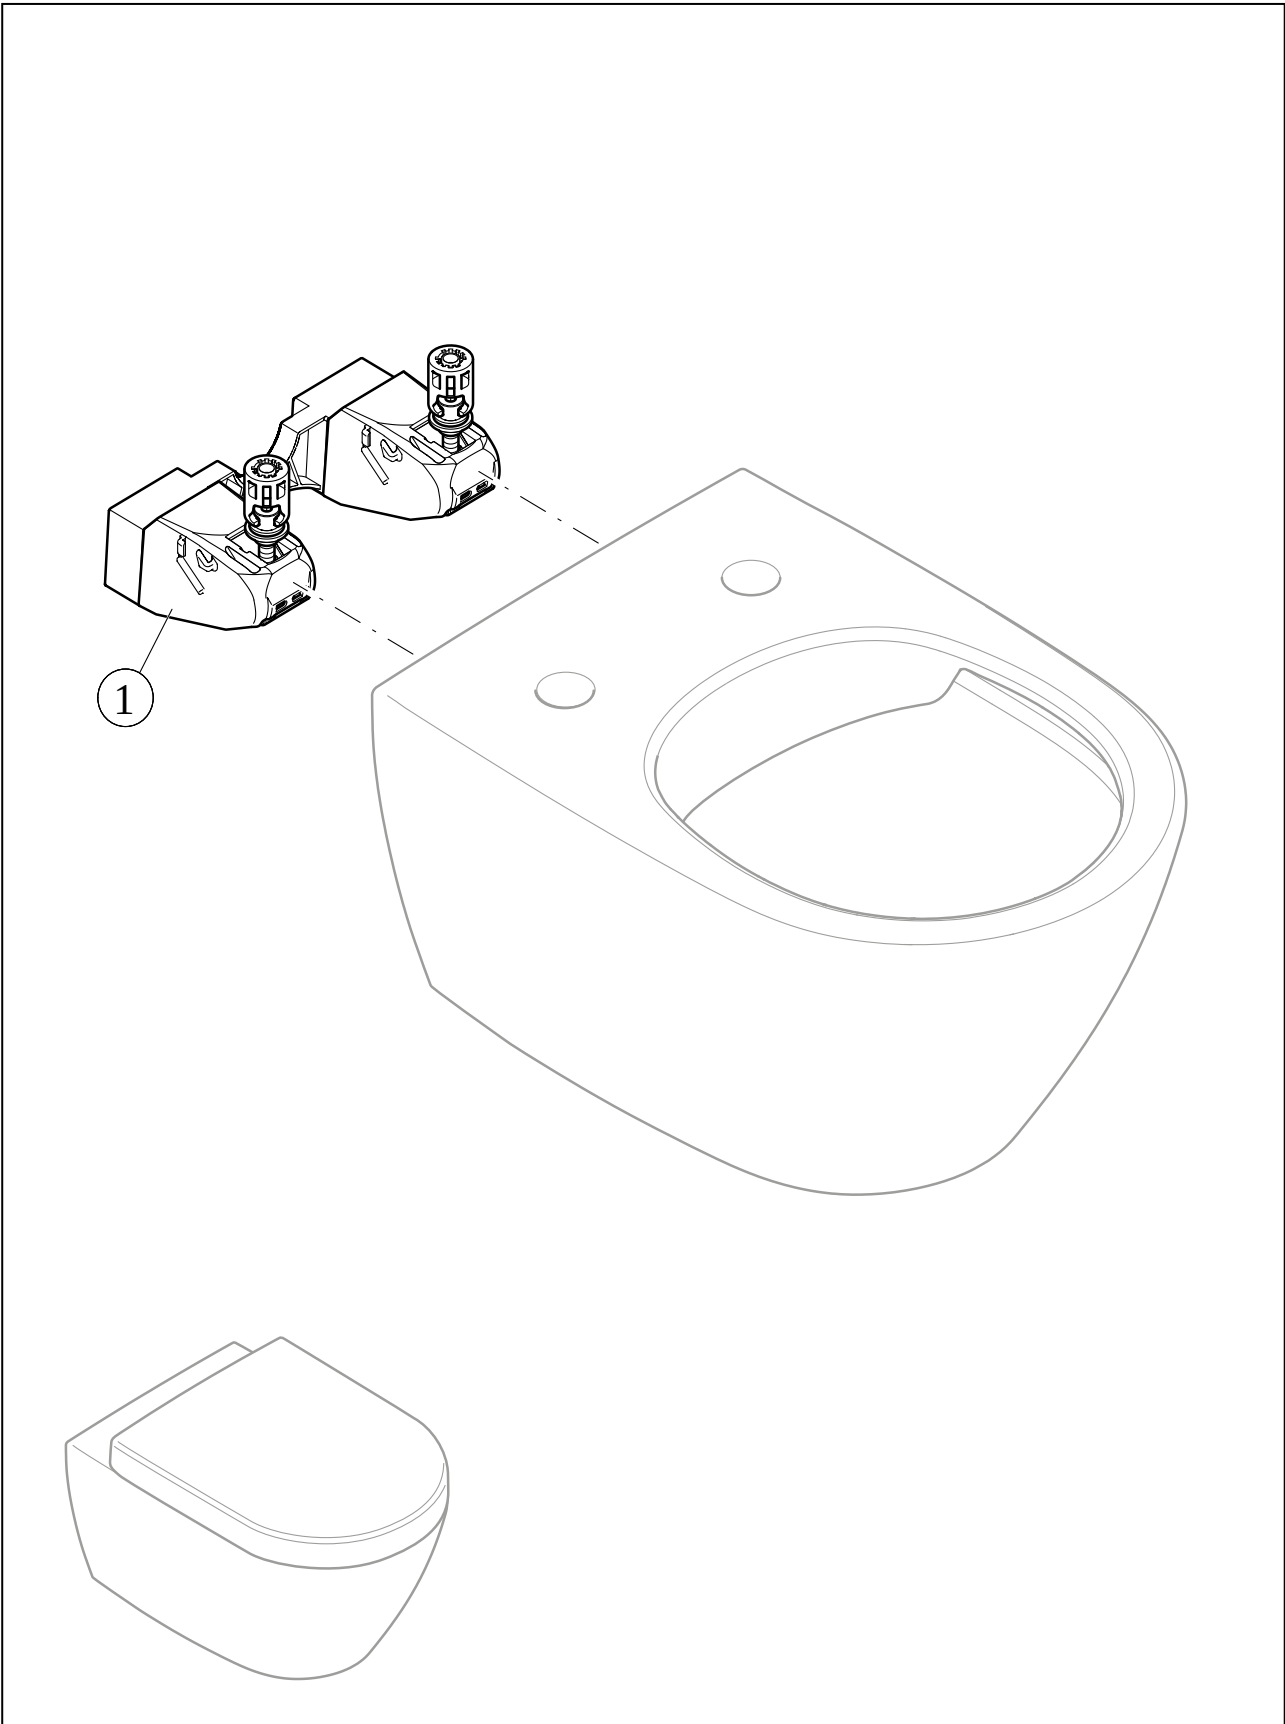

TOILET SUBWAY 2.0

PRODUCT INFORMATION

1. POSITION

Article number	5614R001
Article title	Villeroy & Boch Subway 2.0 Washdown toilet, rimless, wall-mounted, with DirectFlush, White Alpin
Product designation	Washdown toilet, rimless
Collection	Subway 2.0
Assembly / Assembly type	wall-mounted
Assembly instructions	not suitable for installation with flush valves
Scope of delivery	1 x washdown toilet, rimless , 1 x fastening set
Ordering information	Please order toilet seat separately.
Length in mm	560
Width in mm	370
Height in mm	365
Weight in kg	27,52
Suitable for	Concealed cistern
Rimless	Yes
Innovative flushing technology (with TwistFlush)	No
Flush type	Washdown toilet
Flush volume l	3 / 4,5 l
Outlet / outlet	horizontal outlet
Wall-mounted - floor-standing	wall-mounted
Lead	4
Material	Sanitary ceramics
Surface	glossy
Colour name	White Alpin
EAN number	4051202219598

COLOUR

COLOUR DESIGNATION

White Alpin

TECHNICAL DRAWINGS

5614R001

EXPLOSION DRAWINGS

BILL OF MATERIALS

No.	Article No.	Description	Quantity
0	92213500	Flush restrictor	1
2	92238200	Screw with cage nut	1
0	92219900	Fastening set	1