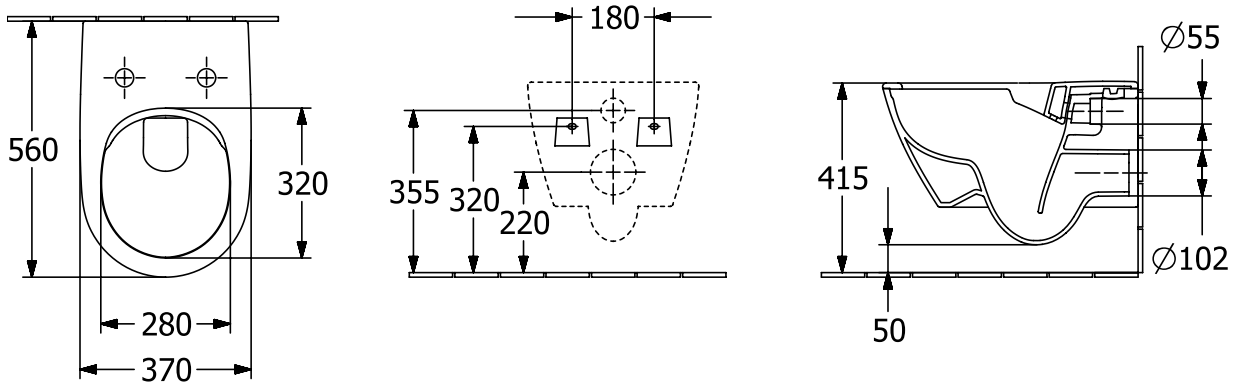

TOILET SUBWAY 2.0

PRODUCT INFORMATION

1. POSITION

Article number	5614R001
Article title	Villeroy & Boch Subway 2.0 Washdown toilet, rimless, wall-mounted, with DirectFlush, White Alpin
Product designation	Washdown toilet, rimless
Collection	Subway 2.0
Assembly / Assembly type	wall-mounted
Assembly instructions	not suitable for installation with flush valves
Scope of delivery	1 x washdown toilet, rimless , 1 x fastening set
Ordering information	Please order toilet seat separately.
Length in mm	560
Width in mm	370
Height in mm	365
Weight in kg	27,52
Suitable for	Concealed cistern
Rimless	Yes
Innovative flushing technology (with TwistFlush)	No
Flush type	Washdown toilet
Flush volume l	3 / 4,5 l
Outlet / outlet	horizontal outlet
Wall-mounted - floor-standing	wall-mounted
Lead	4
Material	Sanitary ceramics
Surface	glossy
Colour name	White Alpin
EAN number	4051202219598

COLOUR

COLOUR DESIGNATION

White Alpin

TECHNICAL DRAWINGS

5614R001

EXPLOSION DRAWINGS

BILL OF MATERIALS

No.	Article No.	Description	Quantity
0	92213500	Flush restrictor	1
2	92238200	Screw with cage nut	1
0	92219900	Fastening set	1