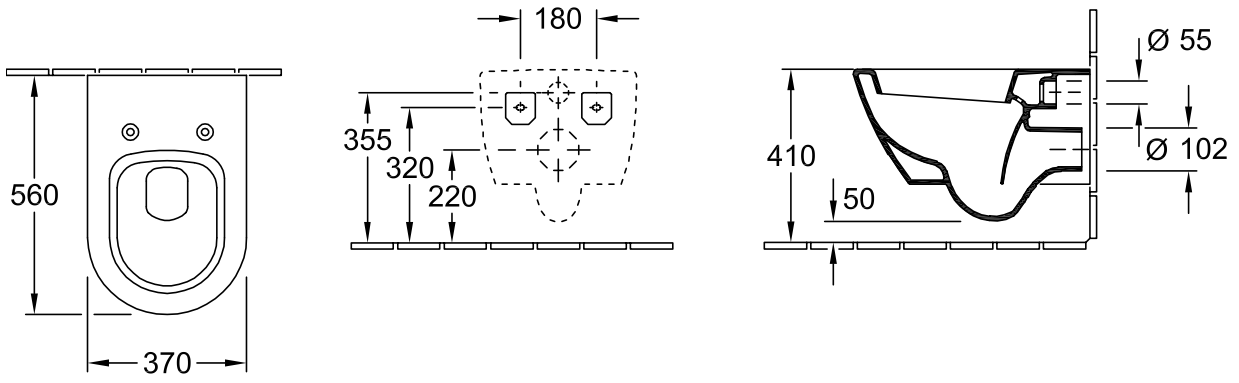

TOILET SUBWAY 2.0

PRODUCT INFORMATION

1. POSITION

Article number	560010R1
Article title	Villeroy & Boch Subway 2.0 Washdown toilet, wall-mounted, White Alpin CeramicPlus
Product designation	Washdown toilet
Collection	Subway 2.0
Assembly / Assembly type	wall-mounted
Scope of delivery	1 x washdown toilet , 1 x fastening set
Ordering information	Please order toilet seat separately.
Length in mm	565
Width in mm	375
Height in mm	360
Weight in kg	27,48
Suitable for	Concealed cistern
Rimless	No
Innovative flushing technology (with TwistFlush)	No
Flush type	Washdown toilet
Flush volume l	3 / 4,5 l
Outlet / outlet	horizontal outlet
Wall-mounted - floor-standing	wall-mounted
Leed	4
Material	Sanitary ceramics
Surface	glossy
Colour name	White Alpin CeramicPlus
EAN number	4047289521631

COLOUR

COLOUR DESIGNATION

White Alpin

TECHNICAL DRAWINGS

560010R1

EXPLOSION DRAWINGS

BILL OF MATERIALS

No.	Article No.	Description	Quantity
0	92219900	Fastening set	1