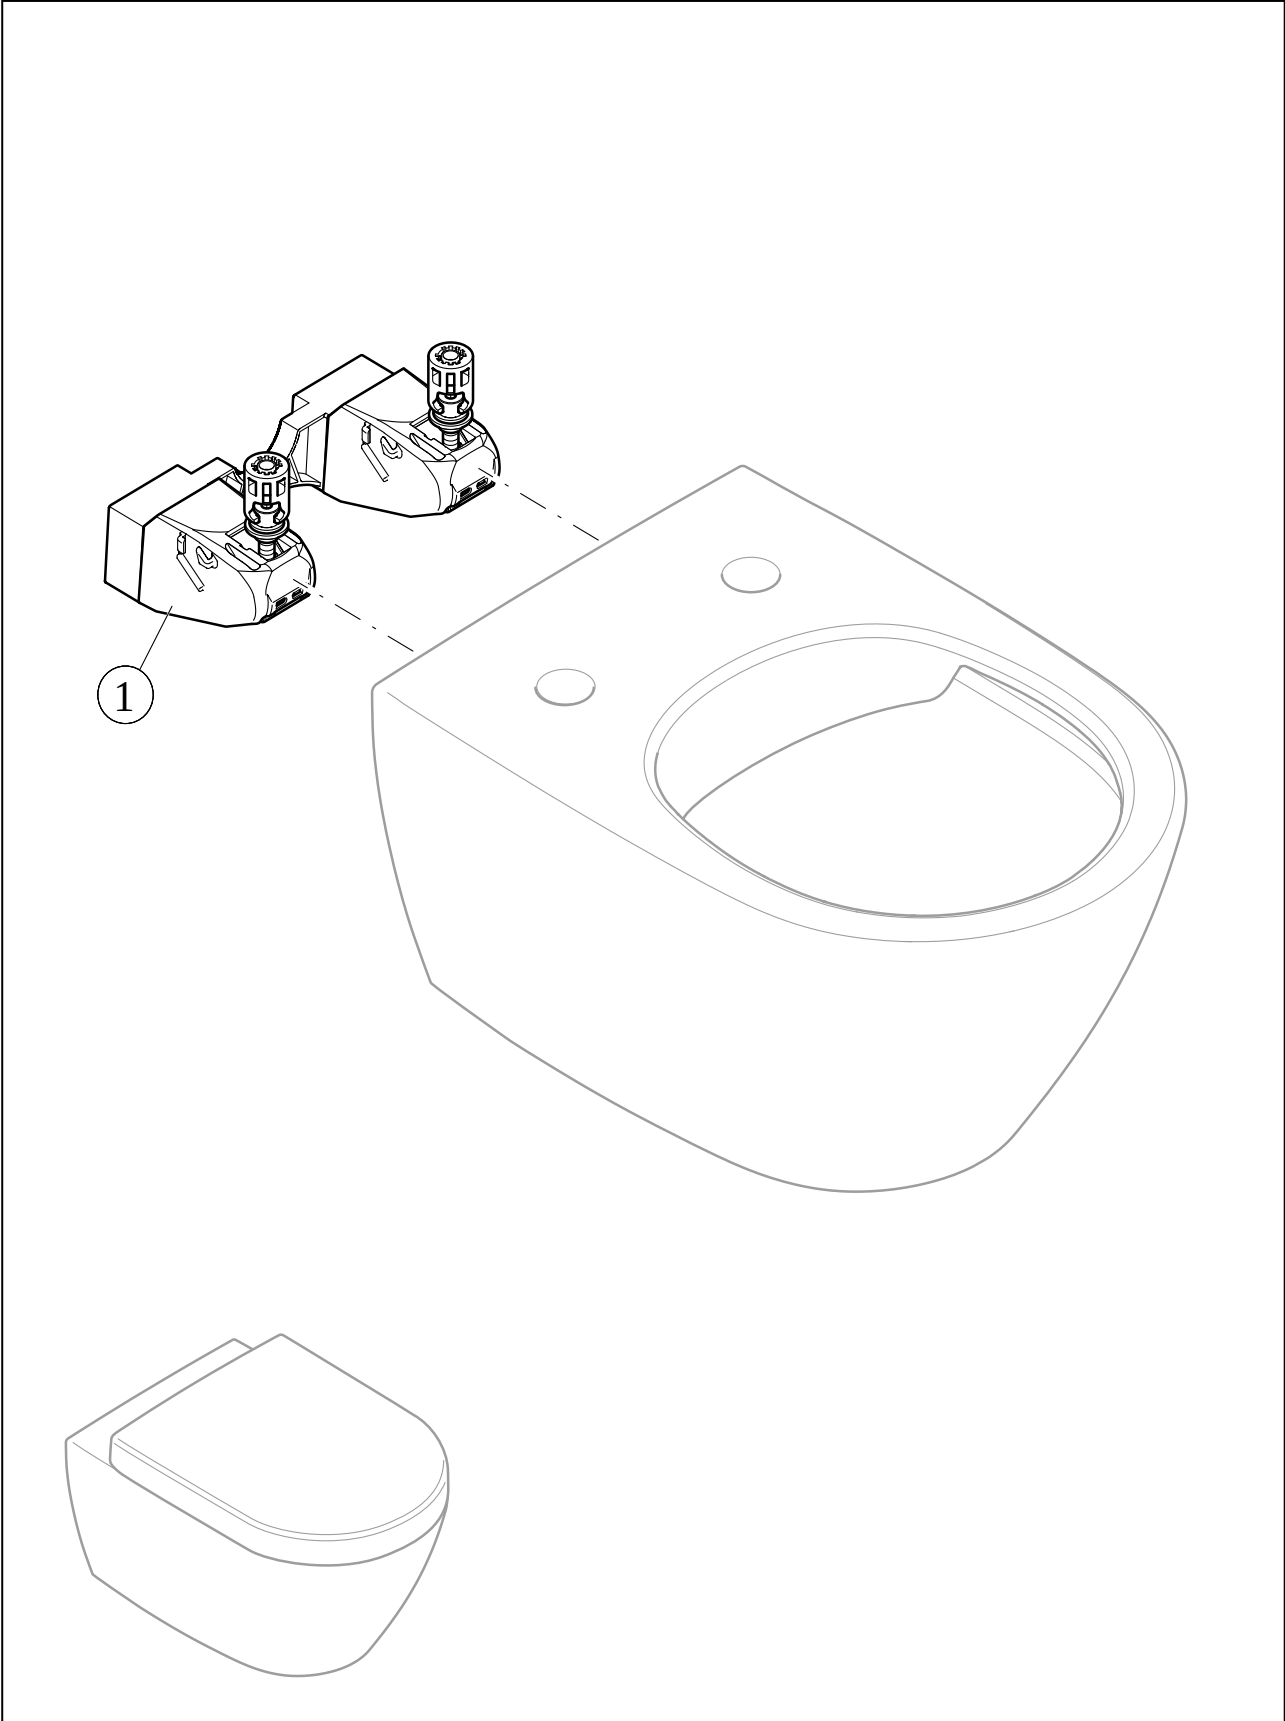

TOILET SUBWAY 2.0

PRODUCT INFORMATION

1. POSITION

Article number	560010R1
Article title	Villeroy & Boch Subway 2.0 Washdown toilet, wall-mounted, White Alpin CeramicPlus
Product designation	Washdown toilet
Collection	Subway 2.0
Assembly / Assembly type	wall-mounted
Scope of delivery	1 x washdown toilet , 1 x fastening set
Ordering information	Please order toilet seat separately.
Length in mm	565
Width in mm	375
Height in mm	360
Weight in kg	27,48
Suitable for	Concealed cistern
Rimless	No
Innovative flushing technology (with TwistFlush)	No
Flush type	Washdown toilet
Flush volume l	3 / 4,5 l
Outlet / outlet	horizontal outlet
Wall-mounted - floor-standing	wall-mounted
Leed	4
Material	Sanitary ceramics
Surface	glossy
Colour name	White Alpin CeramicPlus
EAN number	4047289521631

COLOUR

COLOUR DESIGNATION

White Alpin

TECHNICAL DRAWINGS

560010R1

EXPLOSION DRAWINGS

BILL OF MATERIALS

No.	Article No.	Description	Quantity
0	92219900	Fastening set	1