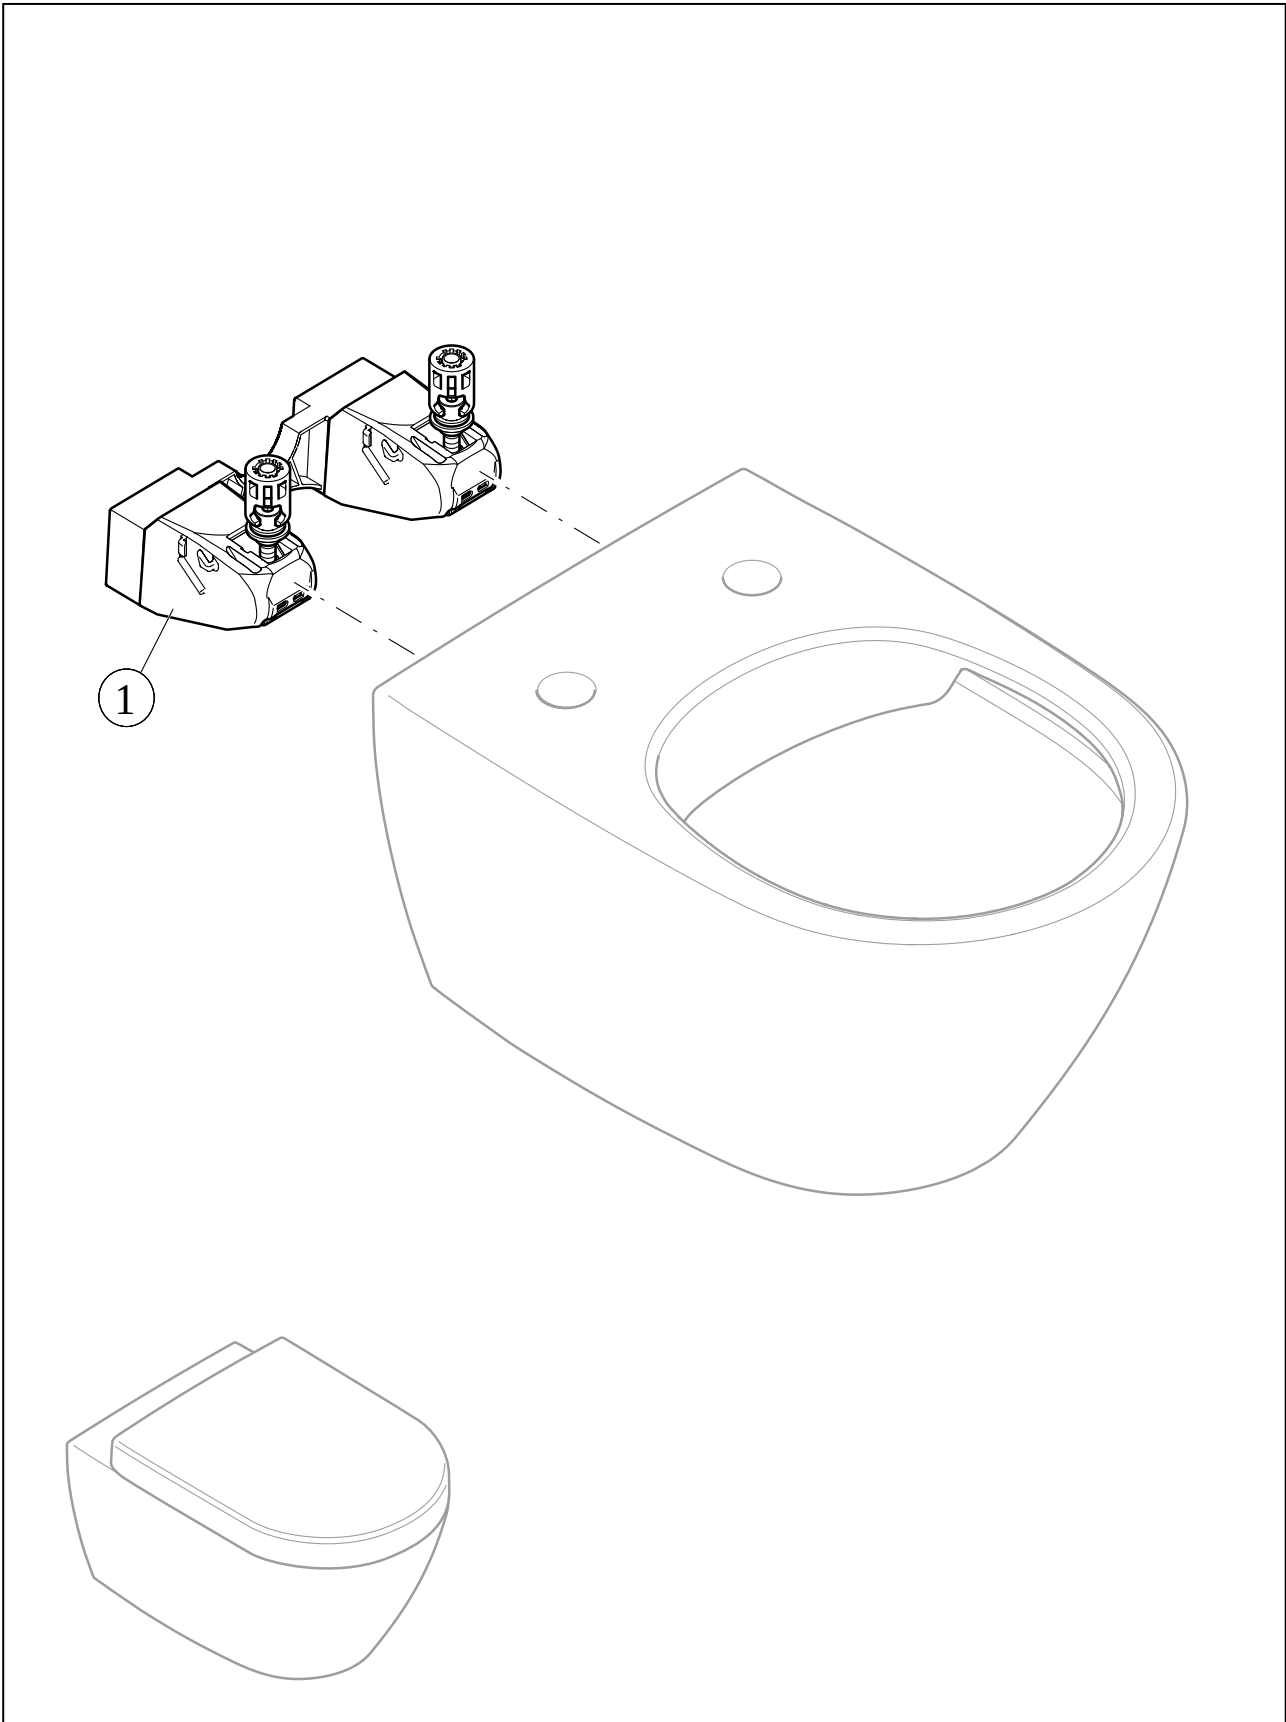

TOILET SUBWAY 2.0

PRODUCT INFORMATION

1. POSITION

Article number	56001001
Article title	Villeroy & Boch Subway 2.0 Washdown toilet, wall-mounted, White Alpin
Product designation	Washdown toilet
Collection	Subway 2.0
Assembly / Assembly type	wall-mounted
Scope of delivery	1 x washdown toilet , 1 x fastening set
Ordering information	Please order toilet seat separately.
Length in mm	565
Width in mm	375
Height in mm	360
Weight in kg	27,48
Suitable for	Concealed cistern
Rimless	No
Innovative flushing technology (with TwistFlush)	No
Flush type	Washdown toilet
Flush volume l	3 / 4,5 l
Outlet / outlet	horizontal outlet
Wall-mounted - floor-standing	wall-mounted
Lead	4
Material	Sanitary ceramics
Surface	glossy
Colour name	White Alpin
EAN number	4047289521587

COLOUR

COLOUR DESIGNATION

White Alpin

TECHNICAL DRAWINGS

56001001

EXPLOSION DRAWINGS

BILL OF MATERIALS

No.	Article No.	Description	Quantity
0	92219900	Fastening set	1