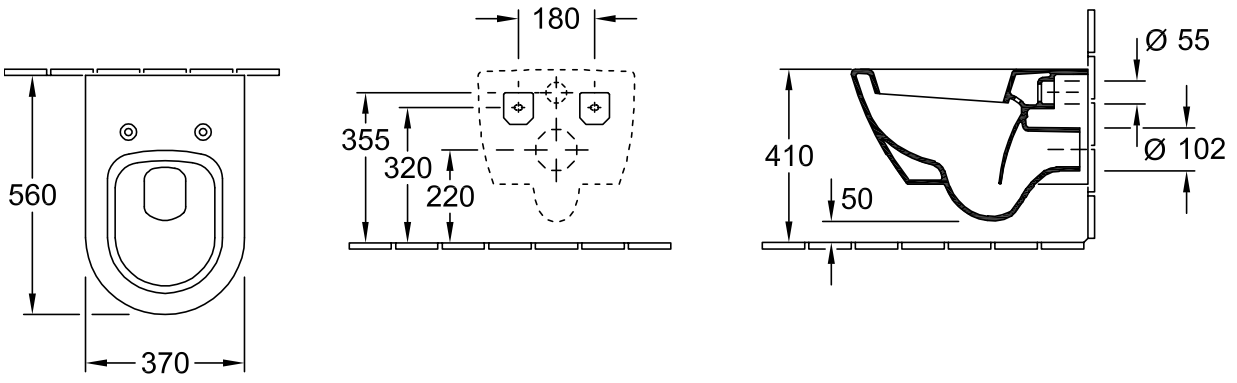

TOILET SUBWAY 2.0

PRODUCT INFORMATION

1. POSITION

Article number	56001001
Article title	Villeroy & Boch Subway 2.0 Washdown toilet, wall-mounted, White Alpin
Product designation	Washdown toilet
Collection	Subway 2.0
Assembly / Assembly type	wall-mounted
Scope of delivery	1 x washdown toilet , 1 x fastening set
Ordering information	Please order toilet seat separately.
Length in mm	565
Width in mm	375
Height in mm	360
Weight in kg	27,48
Suitable for	Concealed cistern
Rimless	No
Innovative flushing technology (with TwistFlush)	No
Flush type	Washdown toilet
Flush volume l	3 / 4,5 l
Outlet / outlet	horizontal outlet
Wall-mounted - floor-standing	wall-mounted
Lead	4
Material	Sanitary ceramics
Surface	glossy
Colour name	White Alpin
EAN number	4047289521587

COLOUR

COLOUR DESIGNATION

White Alpin

TECHNICAL DRAWINGS

56001001

EXPLOSION DRAWINGS

BILL OF MATERIALS

No.	Article No.	Description	Quantity
0	92219900	Fastening set	1