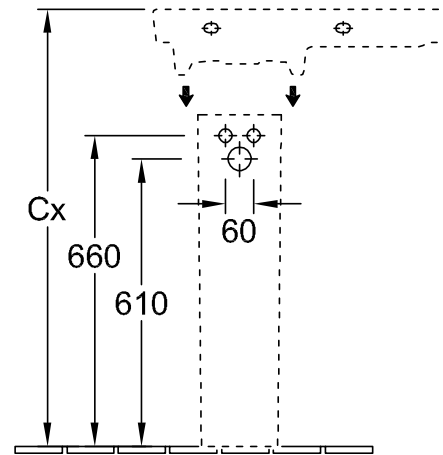

ACCESSORIES SUBWAY 2.0

PRODUCT INFORMATION

1. POSITION

Article number	522200R1
Article title	Villeroy & Boch Subway 2.0 Trap cover, 194 x 245 x 300 mm, White Alpin CeramicPlus
Product designation	Trap cover
Collection	Subway 2.0
Assembly instructions	cannot be combined with 3-hole tap fittings
Scope of delivery	1 x trap cover , 1 x fastening set
Length in mm	245
Width in mm	194
Height in mm	300
Weight in kg	7,72
Material	Sanitary ceramics
Colour name	White Alpin CeramicPlus
EAN number	4022693890061

COLOUR

COLOUR DESIGNATION

White Alpin

TECHNICAL DRAWINGS

522200R1

EXPLOSION DRAWINGS

BILL OF MATERIALS

No.	Article No.	Description	Quantity
1	92082901	Fastening set	1