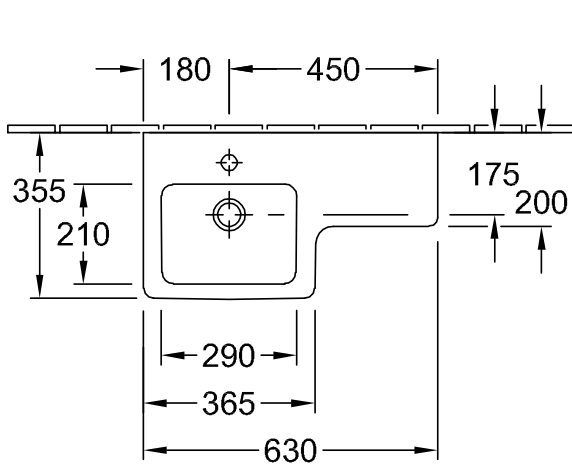

ACCESSORIES SUBWAY 2.0

PRODUCT INFORMATION

1. POSITION

Article number	522200R1
Article title	Villeroy & Boch Subway 2.0 Trap cover, 194 x 245 x 300 mm, White Alpin CeramicPlus
Product designation	Trap cover
Collection	Subway 2.0
Assembly instructions	cannot be combined with 3-hole tap fittings
Scope of delivery	1 x trap cover , 1 x fastening set
Length in mm	245
Width in mm	194
Height in mm	300
Weight in kg	7,72
Material	Sanitary ceramics
Colour name	White Alpin CeramicPlus
EAN number	4022693890061

COLOUR

COLOUR DESIGNATION

White Alpin

TECHNICAL DRAWINGS

522200R1

EXPLOSION DRAWINGS

BILL OF MATERIALS

No.	Article No.	Description	Quantity
1	92082901	Fastening set	1