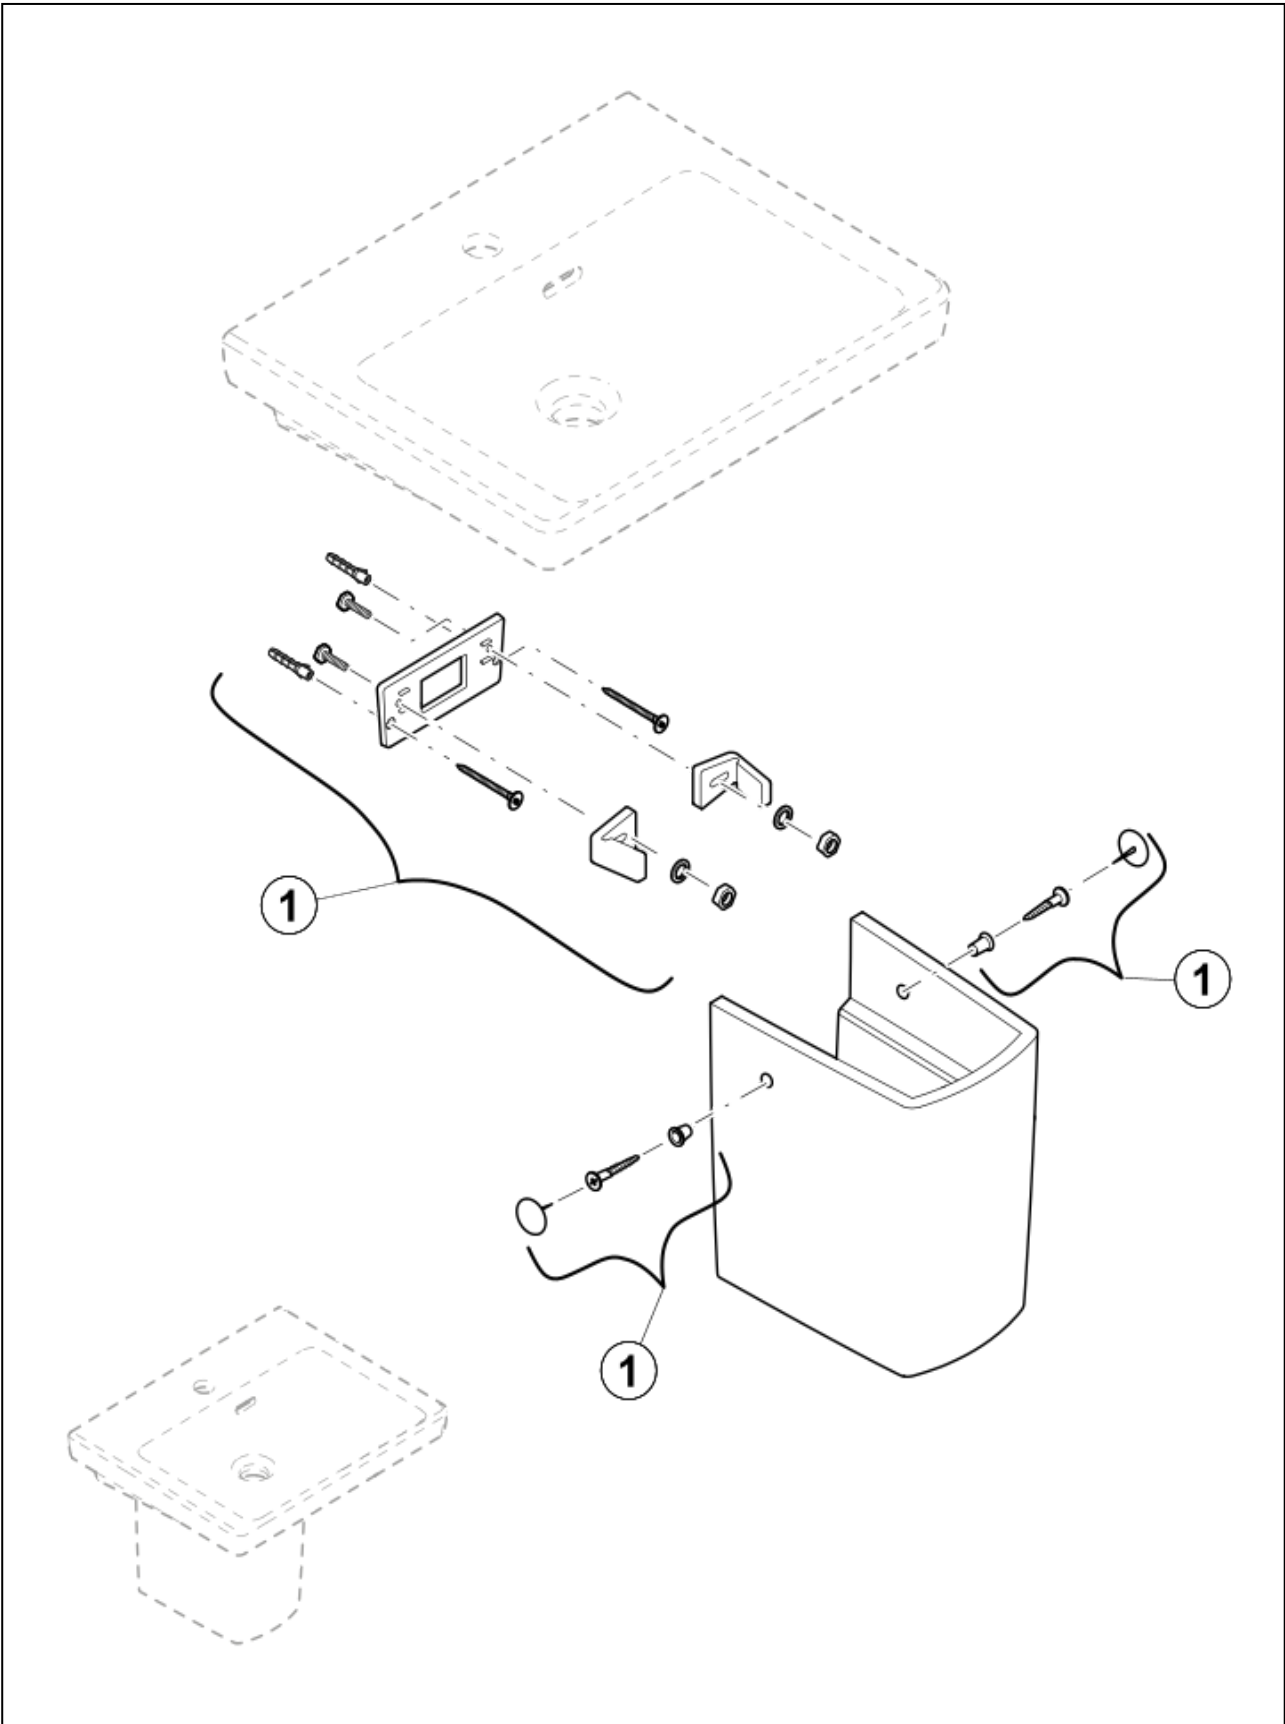

ACCESSORIES SUBWAY 2.0

PRODUCT INFORMATION

1. POSITION

Article number	522200R1
Article title	Villeroy & Boch Subway 2.0 Trap cover, 194 x 245 x 300 mm, White Alpin CeramicPlus
Product designation	Trap cover
Collection	Subway 2.0
Assembly instructions	cannot be combined with 3-hole tap fittings
Scope of delivery	1 x trap cover , 1 x fastening set
Length in mm	245
Width in mm	194
Height in mm	300
Weight in kg	7,72
Material	Sanitary ceramics
Colour name	White Alpin CeramicPlus
EAN number	4022693890061

COLOUR

COLOUR DESIGNATION

White Alpin

TECHNICAL DRAWINGS

522200R1

EXPLOSION DRAWINGS

BILL OF MATERIALS

No.	Article No.	Description	Quantity
1	92082901	Fastening set	1