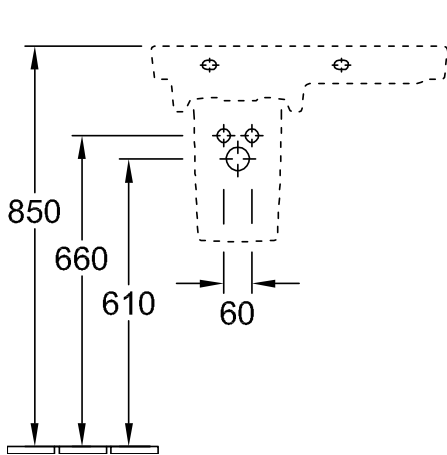

ACCESSORIES SUBWAY 2.0

PRODUCT INFORMATION

1. POSITION

Article number	522200R1
Article title	Villeroy & Boch Subway 2.0 Trap cover, 194 x 245 x 300 mm, White Alpin CeramicPlus
Product designation	Trap cover
Collection	Subway 2.0
Assembly instructions	cannot be combined with 3-hole tap fittings
Scope of delivery	1 x trap cover , 1 x fastening set
Length in mm	245
Width in mm	194
Height in mm	300
Weight in kg	7,72
Material	Sanitary ceramics
Colour name	White Alpin CeramicPlus
EAN number	4022693890061

COLOUR

COLOUR DESIGNATION

White Alpin

TECHNICAL DRAWINGS

522200R1

EXPLOSION DRAWINGS

BILL OF MATERIALS

No.	Article No.	Description	Quantity
1	92082901	Fastening set	1