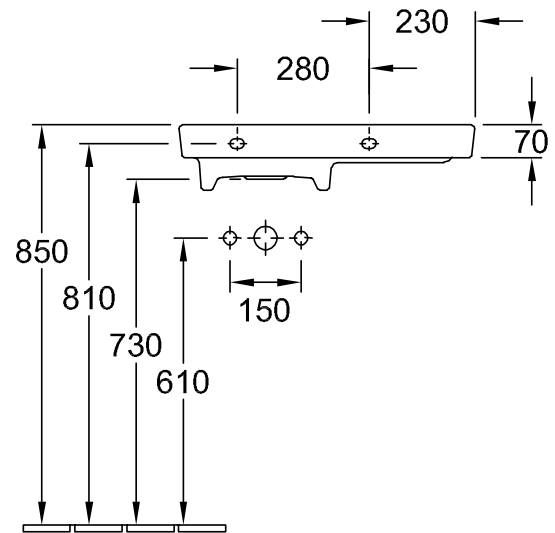

ACCESSORIES SUBWAY 2.0

PRODUCT INFORMATION

1. POSITION

Article number	522200R1
Article title	Villeroy & Boch Subway 2.0 Trap cover, 194 x 245 x 300 mm, White Alpin CeramicPlus
Product designation	Trap cover
Collection	Subway 2.0
Assembly instructions	cannot be combined with 3-hole tap fittings
Scope of delivery	1 x trap cover , 1 x fastening set
Length in mm	245
Width in mm	194
Height in mm	300
Weight in kg	7,72
Material	Sanitary ceramics
Colour name	White Alpin CeramicPlus
EAN number	4022693890061

COLOUR

COLOUR DESIGNATION

White Alpin

TECHNICAL DRAWINGS

522200R1

EXPLOSION DRAWINGS

BILL OF MATERIALS

No.	Article No.	Description	Quantity
1	92082901	Fastening set	1