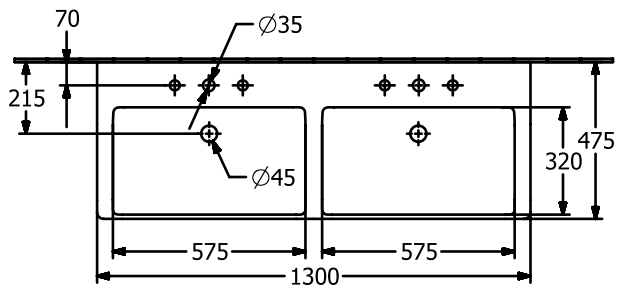

WASHBASINS SUBWAY 3.0

PRODUCT INFORMATION

1 . POSITION

Article number	4A71D5R1
Article title	Villeroy & Boch Subway 3.0 Double vanity washbasin, 1300 x 475 x 165 mm, with overflow, White Alpin CeramicPlus
Product designation	Double vanity washbasin
Collection	Subway 3.0
Assembly / Assembly type	wall-mounted
Scope of delivery	1 x double vanity washbasin
Ordering information	Optionally available: Outlet valve with ceramic cover.
Length in mm	475
Width in mm	1300
Height in mm	165
Interior depth	120
Weight in kg	40,75
Number of tap holes punched through	2
Number of tap holes pre-drilled	4
Position of drill hole	Suitable for two hole tap fittings, tap holes punched through
express delivery	No
Suitable for	two 3-hole tap fittings, Matching Villeroy&Boch furniture
Material	TitanCeram
Surface	glossy
Colour name	White Alpin CeramicPlus
With TitanGlaze	No
With overflow	Yes
EAN number	4062373810811

COLOUR

COLOUR DESIGNATION

White Alpin

TECHNICAL DRAWINGS

4A71D5R1

5243 00

5244 00