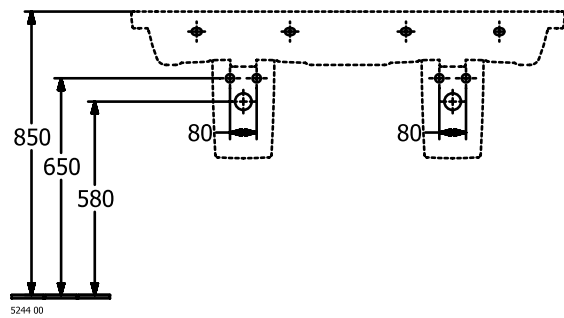

WASHBASINS SUBWAY 3.0

PRODUCT INFORMATION

1 . POSITION

Article number	4A71D5R1
Article title	Villeroy & Boch Subway 3.0 Double vanity washbasin, 1300 x 475 x 165 mm, with overflow, White Alpin CeramicPlus
Product designation	Double vanity washbasin
Collection	Subway 3.0
Assembly / Assembly type	wall-mounted
Scope of delivery	1 x double vanity washbasin
Ordering information	Optionally available: Outlet valve with ceramic cover.
Length in mm	475
Width in mm	1300
Height in mm	165
Interior depth	120
Weight in kg	40,75
Number of tap holes punched through	2
Number of tap holes pre-drilled	4
Position of drill hole	Suitable for two hole tap fittings, tap holes punched through
express delivery	No
Suitable for	two 3-hole tap fittings, Matching Villeroy&Boch furniture
Material	TitanCeram
Surface	glossy
Colour name	White Alpin CeramicPlus
With TitanGlaze	No
With overflow	Yes
EAN number	4062373810811

COLOUR

COLOUR DESIGNATION

White Alpin

TECHNICAL DRAWINGS

4A71D5R1

5243 00

5244 00