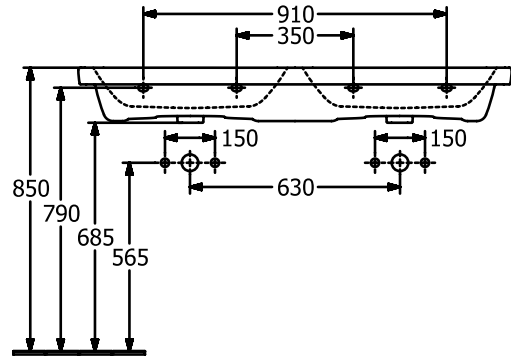

WASHBASINS SUBWAY 3.0

PRODUCT INFORMATION

1 . POSITION

Article number	4A71D5R1
Article title	Villeroy & Boch Subway 3.0 Double vanity washbasin, 1300 x 475 x 165 mm, with overflow, White Alpin CeramicPlus
Product designation	Double vanity washbasin
Collection	Subway 3.0
Assembly / Assembly type	wall-mounted
Scope of delivery	1 x double vanity washbasin
Ordering information	Optionally available: Outlet valve with ceramic cover.
Length in mm	475
Width in mm	1300
Height in mm	165
Interior depth	120
Weight in kg	40,75
Number of tap holes punched through	2
Number of tap holes pre-drilled	4
Position of drill hole	Suitable for two hole tap fittings, tap holes punched through
express delivery	No
Suitable for	two 3-hole tap fittings, Matching Villeroy&Boch furniture
Material	TitanCeram
Surface	glossy
Colour name	White Alpin CeramicPlus
With TitanGlaze	No
With overflow	Yes
EAN number	4062373810811

COLOUR

COLOUR DESIGNATION

White Alpin

TECHNICAL DRAWINGS

4A71D5R1

5243 00

5244 00