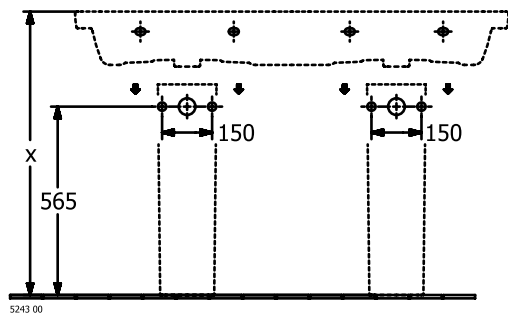

WASHBASINS SUBWAY 3.0

PRODUCT INFORMATION

1 . POSITION

Article number	4A71D5R1
Article title	Villeroy & Boch Subway 3.0 Double vanity washbasin, 1300 x 475 x 165 mm, with overflow, White Alpin CeramicPlus
Product designation	Double vanity washbasin
Collection	Subway 3.0
Assembly / Assembly type	wall-mounted
Scope of delivery	1 x double vanity washbasin
Ordering information	Optionally available: Outlet valve with ceramic cover.
Length in mm	475
Width in mm	1300
Height in mm	165
Interior depth	120
Weight in kg	40,75
Number of tap holes punched through	2
Number of tap holes pre-drilled	4
Position of drill hole	Suitable for two hole tap fittings, tap holes punched through
express delivery	No
Suitable for	two 3-hole tap fittings, Matching Villeroy&Boch furniture
Material	TitanCeram
Surface	glossy
Colour name	White Alpin CeramicPlus
With TitanGlaze	No
With overflow	Yes
EAN number	4062373810811

COLOUR

COLOUR DESIGNATION

White Alpin

TECHNICAL DRAWINGS

4A71D5R1

5243 00

5244 00